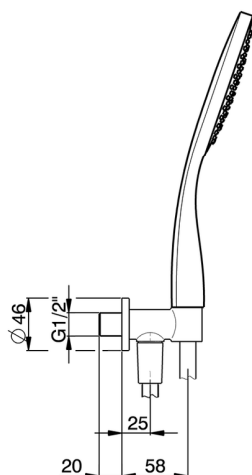

## Complete shower set with elbow SHOWER\_SS018820

MODEL **SS018820**

Complete shower set with elbow, wall mounted handshower holder, 130 mm ABS Emotion one spray handshower