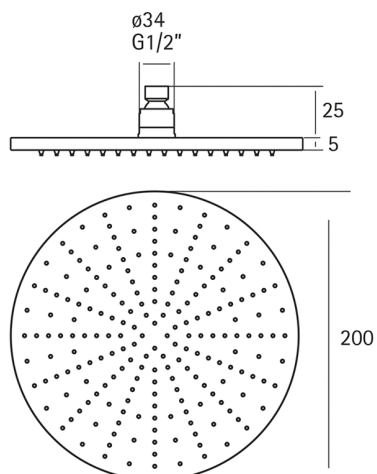

Lynox showerhead LYNOX_SS016430

MODEL **SS016430**

Showerhead, 200 mm Round 4 mm thick, Inox AISI 316L

AVAILABLE FINISHINGS

D1 D1 Brushed Inox

CHARACTERISTICS

2024-12-18