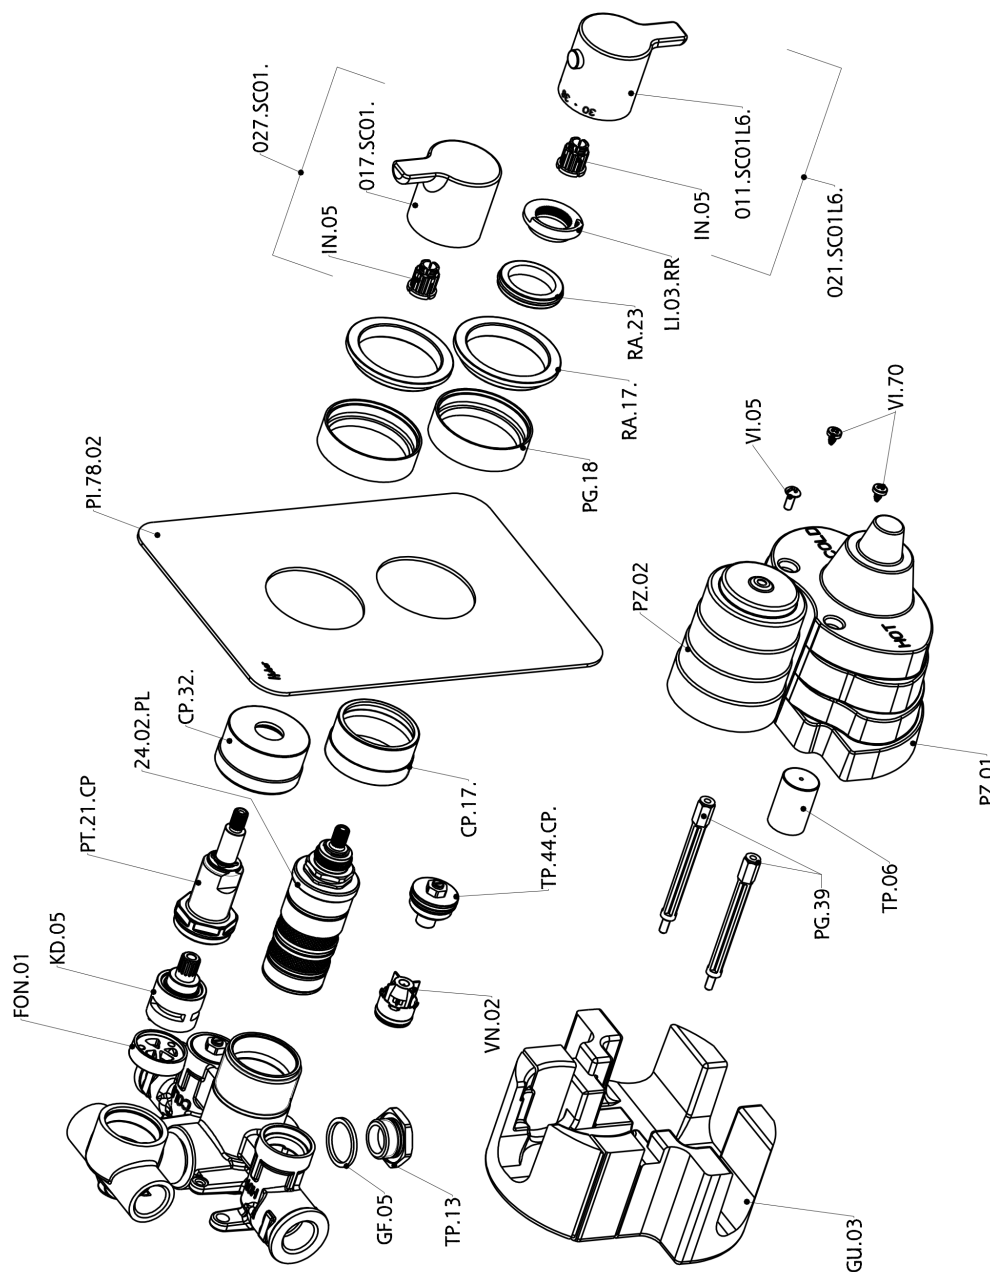

Exposed part for con.thermo.shower valve, 2-outlet THERMO_SF018100

SF018100

<https://en.huberitalia.com/exposed-part-for-con-thermo-shower-valve-2-outlet-thermo-sf018100>

2-outlet Concealed thermostatic shower valve CONCEALED_ZB018101

ZB018101

<https://en.huberitalia.com/2-outlet-concealed-thermostatic-shower-valve-concealed-zb018101>

2024-11-21