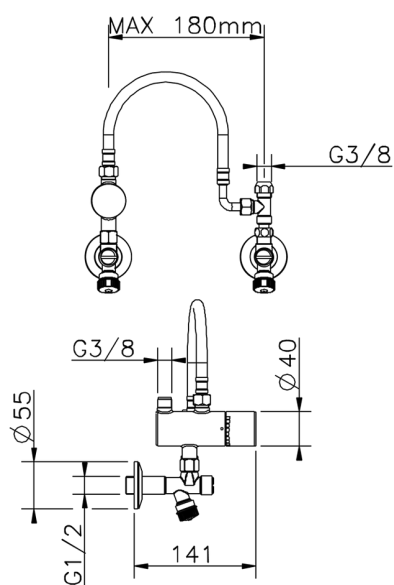

Temperature limiter COMPONENTS_TYT83011

MODEL **TYT83011**

Temperature limiter, with installation kit

AVAILABLE FINISHINGS

CHARACTERISTICS

2024-12-18