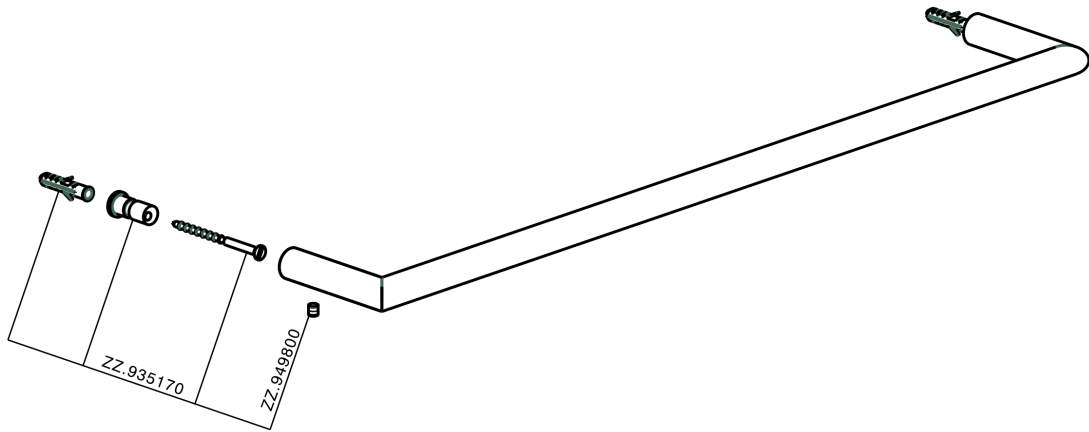

Towel holder BATHROOM ACCESSORIES_SI090102

SI090102

<https://en.huberitalia.com/towel-holder-bathroom-accessories-si090102>

2024-12-22