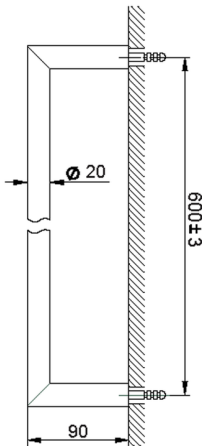

Towel holder BATHROOM ACCESSORIES_SI090102

MODEL **SI090102**

Towel holder

AVAILABLE FINISHINGS

-  **21** 21 Chrome
-  **2B** 2B Polished Nickel
-  **2F** 2F Brushed Nickel
-  **2P** 2P Rose Gold
-  **2Q** 2Q Black Titanium
-  **40** 40 Matt Black
-  **4Q** 4Q Matt White