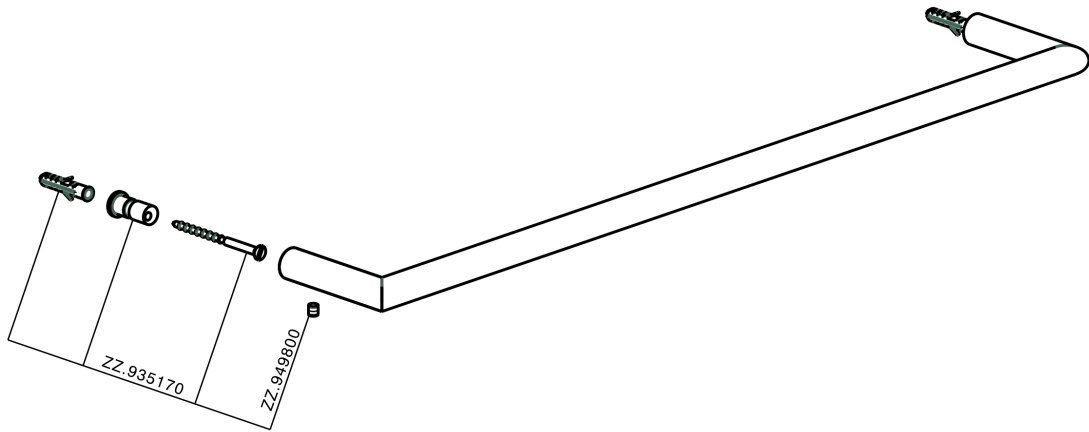

Towel holder BATHROOM ACCESSORIES_SI090102

MODEL **SI090102**

Towel holder

AVAILABLE FINISHINGS

-  **21** 21 Chrome
-  **2B** 2B Polished Nickel
-  **2F** 2F Brushed Nickel
-  **2P** 2P Rose Gold
-  **2Q** 2Q Black Titanium
-  **40** 40 Matt Black
-  **4Q** 4Q Matt White

CHARACTERISTICS

Towel holder BATHROOM ACCESSORIES_SI090102

SI090102

<https://en.huberitalia.com/towel-holder-bathroom-accessories-si090102>

2024-12-22