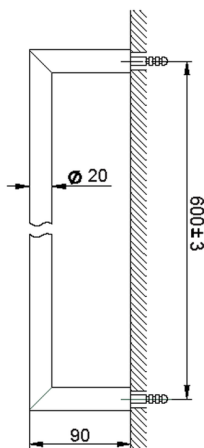

Towel holder BATHROOM ACCESSORIES_SI090102

MODEL **SI090102**

Towel holder

AVAILABLE FINISHINGS

-  **21** 21 Chrome
-  **2B** 2B Polished Nickel
-  **2F** 2F Brushed Nickel
-  **2P** 2P Rose Gold
-  **2Q** 2Q Black Titanium
-  **40** 40 Matt Black
-  **4Q** 4Q Matt White