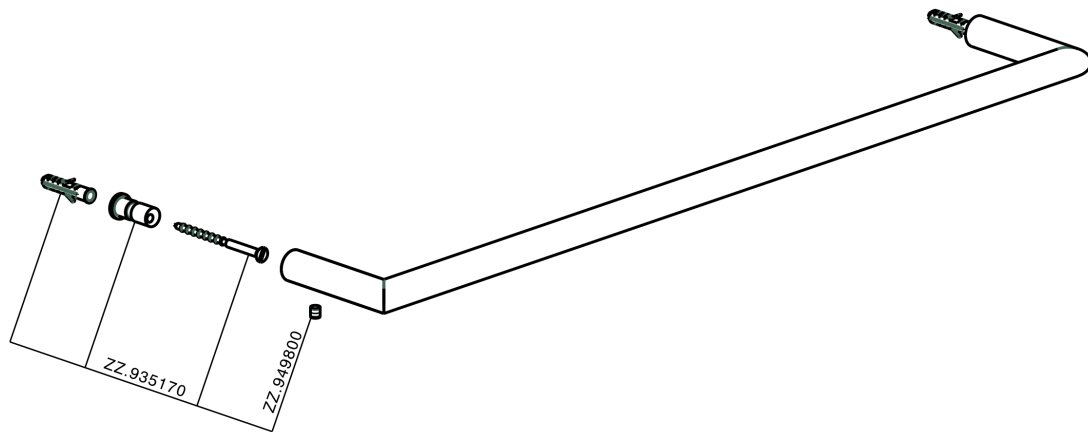

Towel holder BATHROOM ACCESSORIES_SI090102

MODEL **SI090102**

Towel holder

AVAILABLE FINISHINGS

-  **21** 21 Chrome
-  **2B** 2B Polished Nickel
-  **2F** 2F Brushed Nickel
-  **2P** 2P Rose Gold
-  **2Q** 2Q Black Titanium
-  **40** 40 Matt Black
-  **4Q** 4Q Matt White

CHARACTERISTICS

Towel holder BATHROOM ACCESSORIES_SI090102

SI090102

<https://en.huberitalia.com/towel-holder-bathroom-accessories-si090102>

2024-12-22