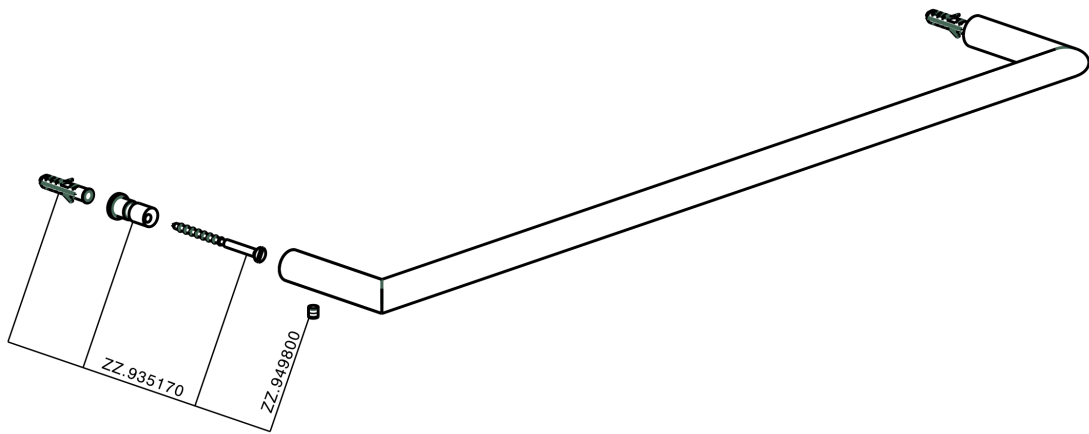

Towel holder BATHROOM ACCESSORIES_SI090102

SI090102

<https://en.huberitalia.com/towel-holder-bathroom-accessories-si090102>

2024-12-31