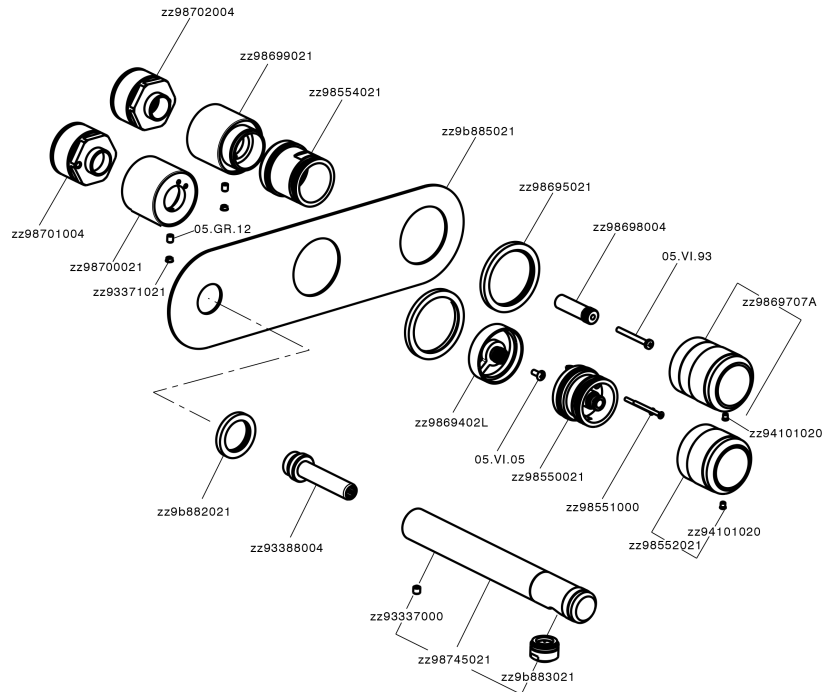

Exposed part for con.thermo. bath mixer, 2-outlet CHRONOS_CR019340

CR019340

<https://en.huberitalia.com/exposed-part-for-con-thermo-bath-mixer-2-outlet-chronos-cr019340>

Concealed thermostatic bath mixer, 2-outlet CONCEALED_ZB019340

ZB019340

<https://en.huberitalia.com/concealed-thermostatic-bath-mixer-2-outlet-concealed-zb019340>

2025-04-03