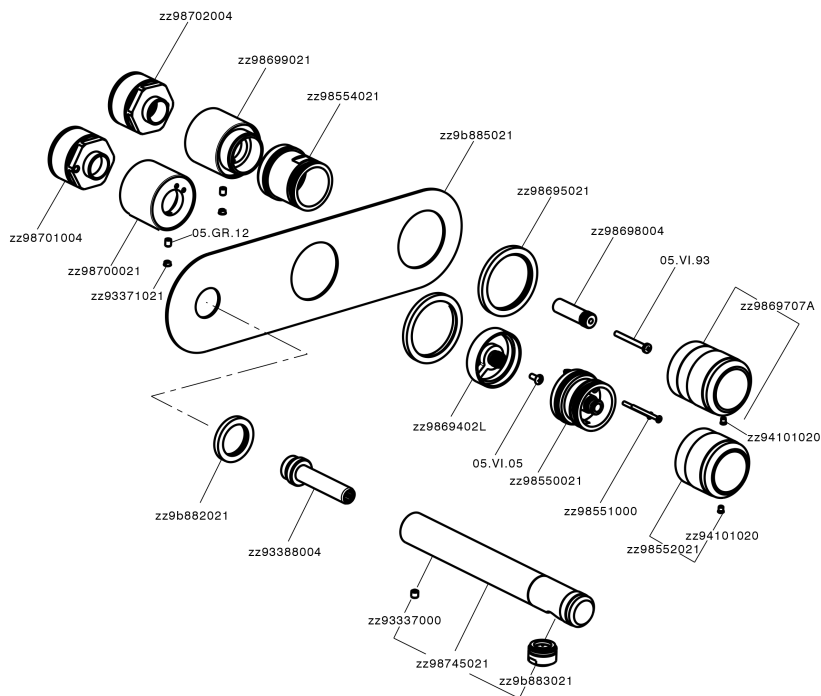

Exposed part for con.thermo. bath mixer, 2-outlet CHRONOS_CR019340

CR019340

<https://en.huberitalia.com/exposed-part-for-con-thermo-bath-mixer-2-outlet-chronos-cr019340>

Concealed thermostatic bath mixer, 2-outlet CONCEALED_ZB019340

ZB019340

<https://en.huberitalia.com/concealed-thermostatic-bath-mixer-2-outlet-concealed-zb019340>

2025-04-07