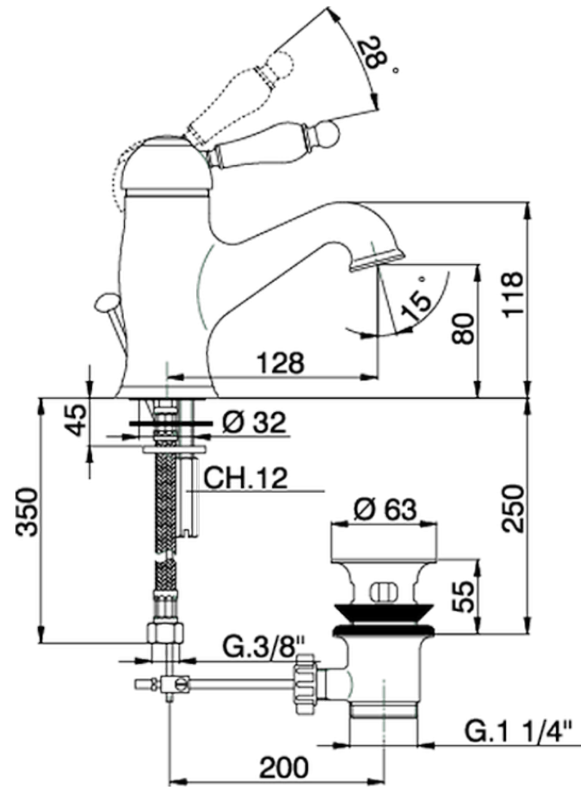

Single lever washbasin mixer CROISETTE\_CM000510

CM000510

<https://en.huberitalia.com/single-lever-washbasin-mixer-croisette-cm000510>

2026-06-14