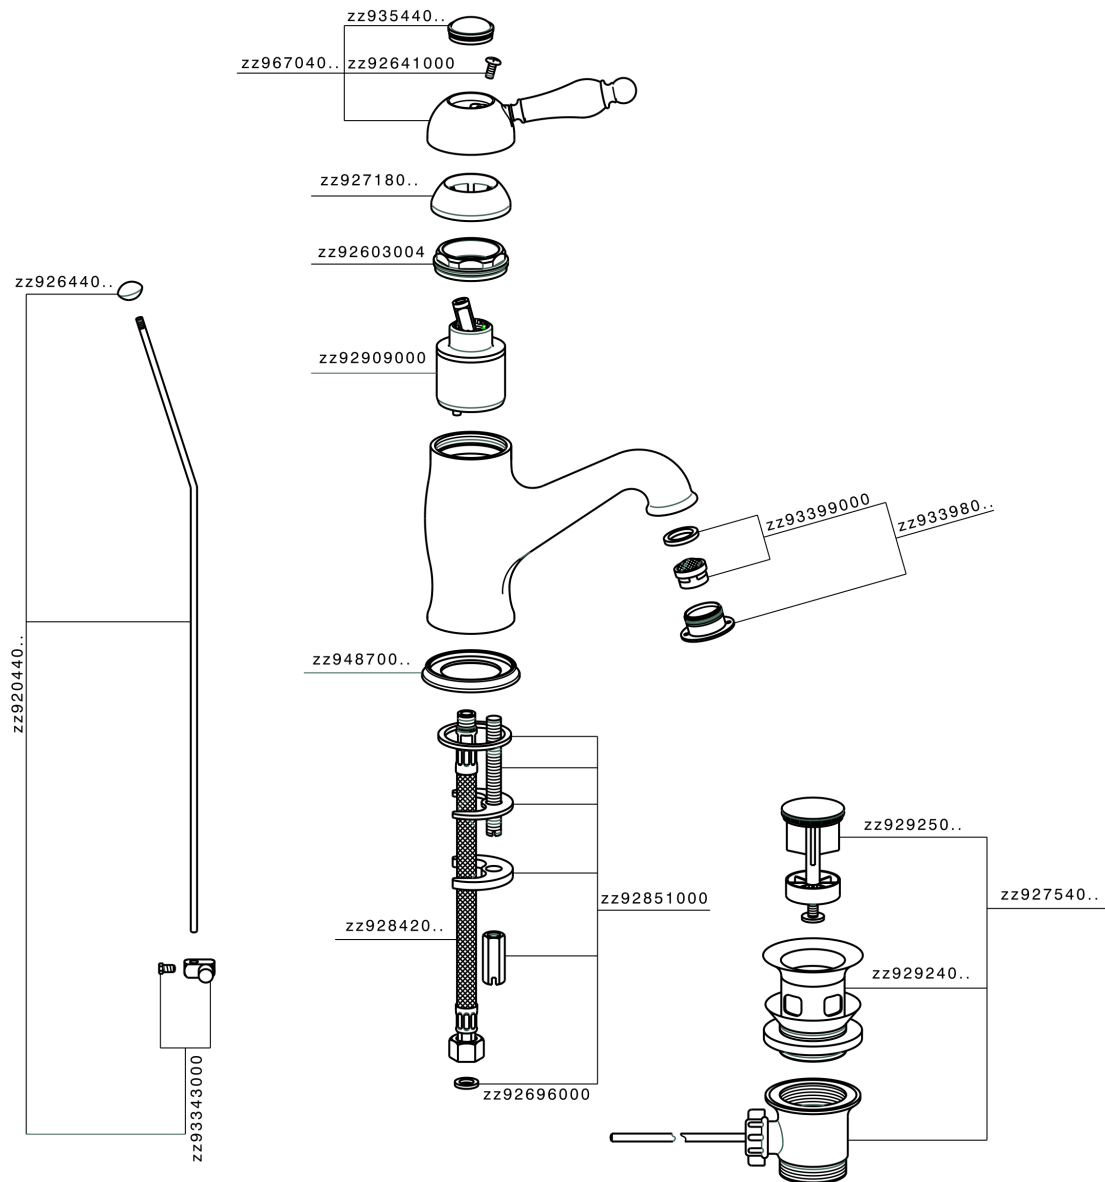

Single lever washbasin mixer CROISSETTE_CM000510

MODEL **CM000510**

Single lever washbasin mixer, with automatic 1"1/4 automatic pop-up waste, G.3/8" stainless steel flexible hoses

AVAILABLE FINISHINGS

-  **21** 21 Chrome
-  **27** 27 Old Bronze
-  **2G** 2G Antique Gold
-  **2W** 2W Brushed Gold

CHARACTERISTICS

Cartridge Spare Parts **ZZ92909000**

43 mm Cartridge

Single lever washbasin mixer CROISETTE_CM000510

CM000510

<https://en.huberitalia.com/single-lever-washbasin-mixer-croisette-cm000510>

2026-05-15