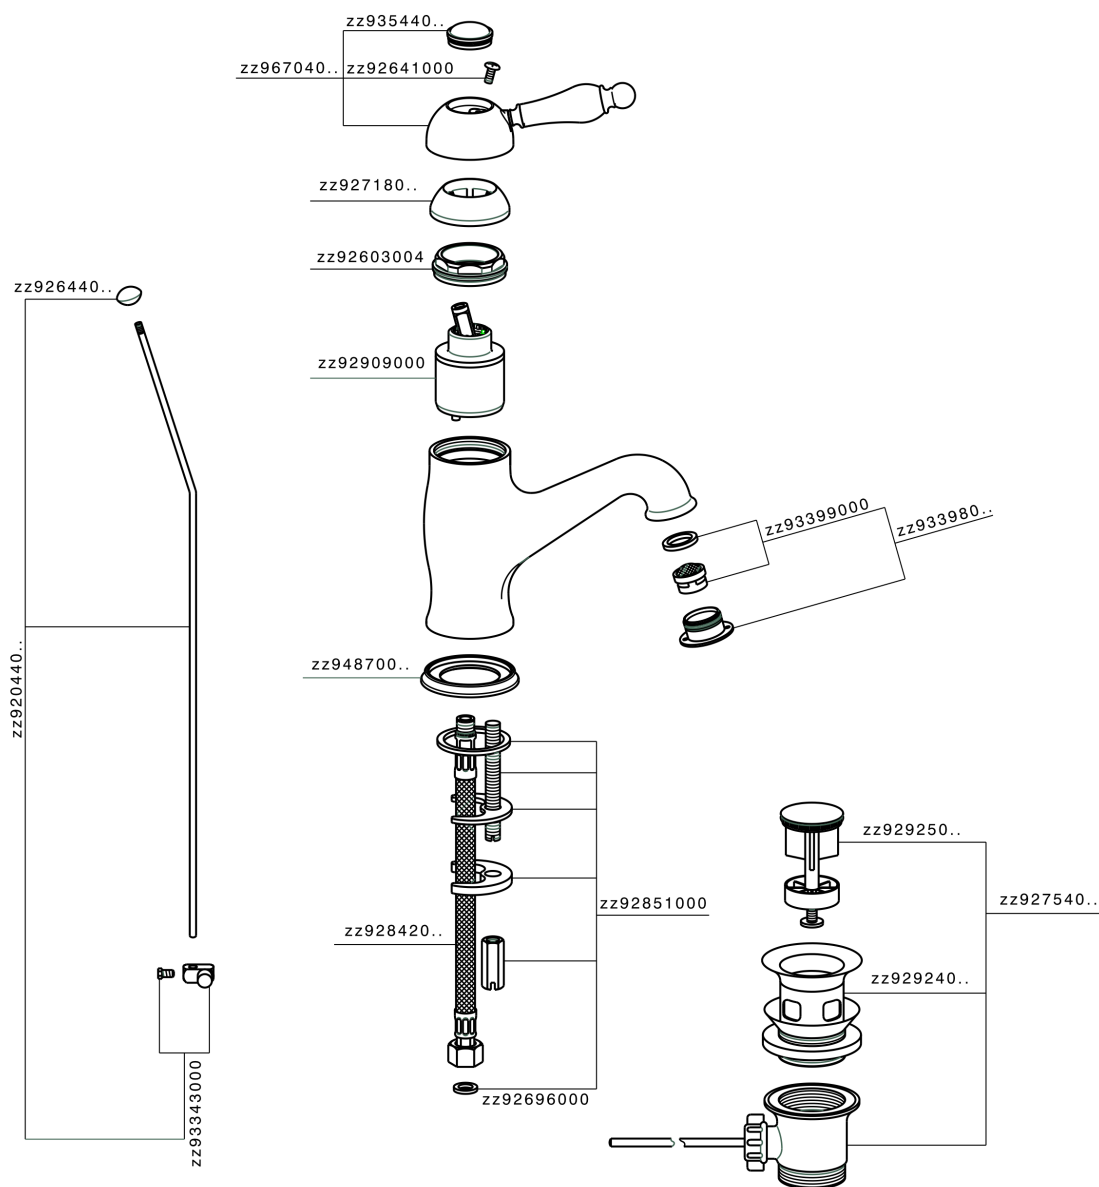

Single lever washbasin mixer CROISSETTE_CM000510

MODEL **CM000510**

Single lever washbasin mixer, with automatic 1"1/4 automatic pop-up waste, G.3/8" stainless steel flexible hoses

AVAILABLE FINISHINGS

-  **21** 21 Chrome
-  **27** 27 Old Bronze
-  **2G** 2G Antique Gold
-  **2W** 2W Brushed Gold

CHARACTERISTICS

Cartridge Spare Parts **ZZ92909000**

43 mm Cartridge

Single lever washbasin mixer CROISSETTE_CM000510

CM000510

<https://en.huberitalia.com/single-lever-washbasin-mixer-croisette-cm000510>

2026-06-14