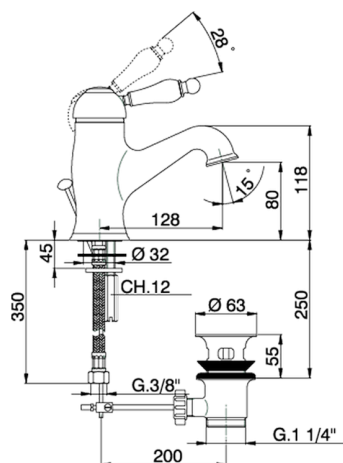

Single lever washbasin mixer CROISSETTE_CM000510

MODEL **CM000510**

Single lever washbasin mixer, with automatic 1"1/4 automatic pop-up waste, G.3/8" stainless steel flexible hoses

AVAILABLE FINISHINGS

-  **21** 21 Chrome
-  **27** 27 Old Bronze
-  **2G** 2G Antique Gold
-  **2W** 2W Brushed Gold

CHARACTERISTICS

Cartridge Spare Parts **ZZ92909000**

43 mm Cartridge

Single lever washbasin mixer CROISSETTE_CM000510

CM000510

<https://en.huberitalia.com/single-lever-washbasin-mixer-croisette-cm000510>

2026-06-14