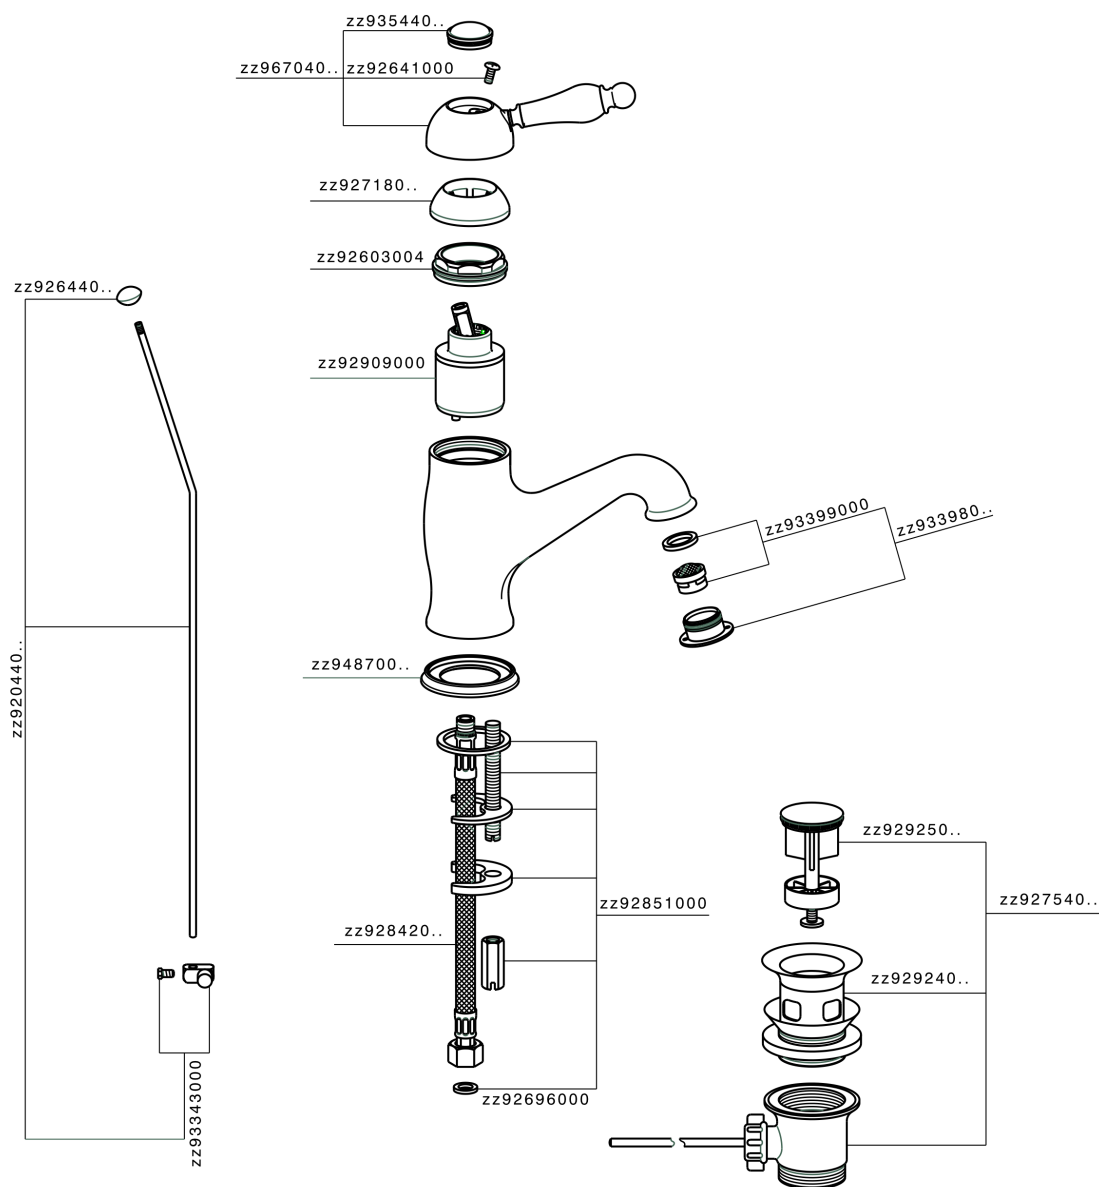

Single lever washbasin mixer CROISSETTE_CM000510

MODEL **CM000510**

Single lever washbasin mixer, with automatic 1"1/4 automatic pop-up waste, G.3/8" stainless steel flexible hoses

AVAILABLE FINISHINGS

-  **21** 21 Chrome
-  **27** 27 Old Bronze
-  **2G** 2G Antique Gold
-  **2W** 2W Brushed Gold

CHARACTERISTICS

Cartridge Spare Parts **ZZ92909000**

43 mm Cartridge

Single lever washbasin mixer CROISETTE_CM000510

CM000510

<https://en.huberitalia.com/single-lever-washbasin-mixer-croisette-cm000510>

2026-03-20