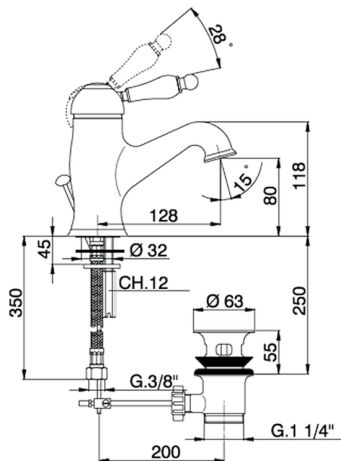

Single lever washbasin mixer CROISSETTE_CM000510

MODEL **CM000510**

Single lever washbasin mixer, with automatic 1"1/4 automatic pop-up waste, G.3/8" stainless steel flexible hoses

AVAILABLE FINISHINGS

-  **21** 21 Chrome
-  **27** 27 Old Bronze
-  **2G** 2G Antique Gold
-  **2W** 2W Brushed Gold

CHARACTERISTICS

Cartridge Spare Parts **ZZ92909000**

43 mm Cartridge

Single lever washbasin mixer CROISETTE_CM000510

CM000510

<https://en.huberitalia.com/single-lever-washbasin-mixer-croisette-cm000510>

2026-03-20