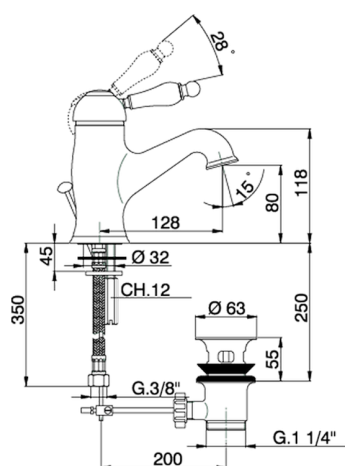

Single lever washbasin mixer CROISSETTE_CM000510

MODEL **CM000510**

Single lever washbasin mixer, with automatic 1"1/4 automatic pop-up waste, G.3/8" stainless steel flexible hoses

AVAILABLE FINISHINGS

-  **21** 21 Chrome
-  **27** 27 Old Bronze
-  **2G** 2G Antique Gold
-  **2W** 2W Brushed Gold

CHARACTERISTICS

Cartridge Spare Parts **ZZ92909000**

43 mm Cartridge

Single lever washbasin mixer CROISETTE_CM000510

CM000510

<https://en.huberitalia.com/single-lever-washbasin-mixer-croisette-cm000510>

2026-05-15