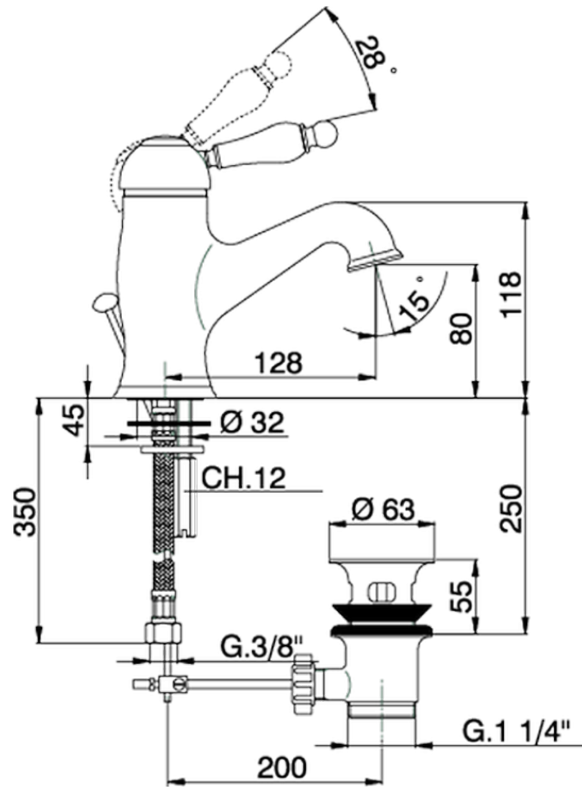

Single lever washbasin mixer CROISETTE\_CM000510

CM000510

<https://en.huberitalia.com/single-lever-washbasin-mixer-croisette-cm000510>

2026-06-15