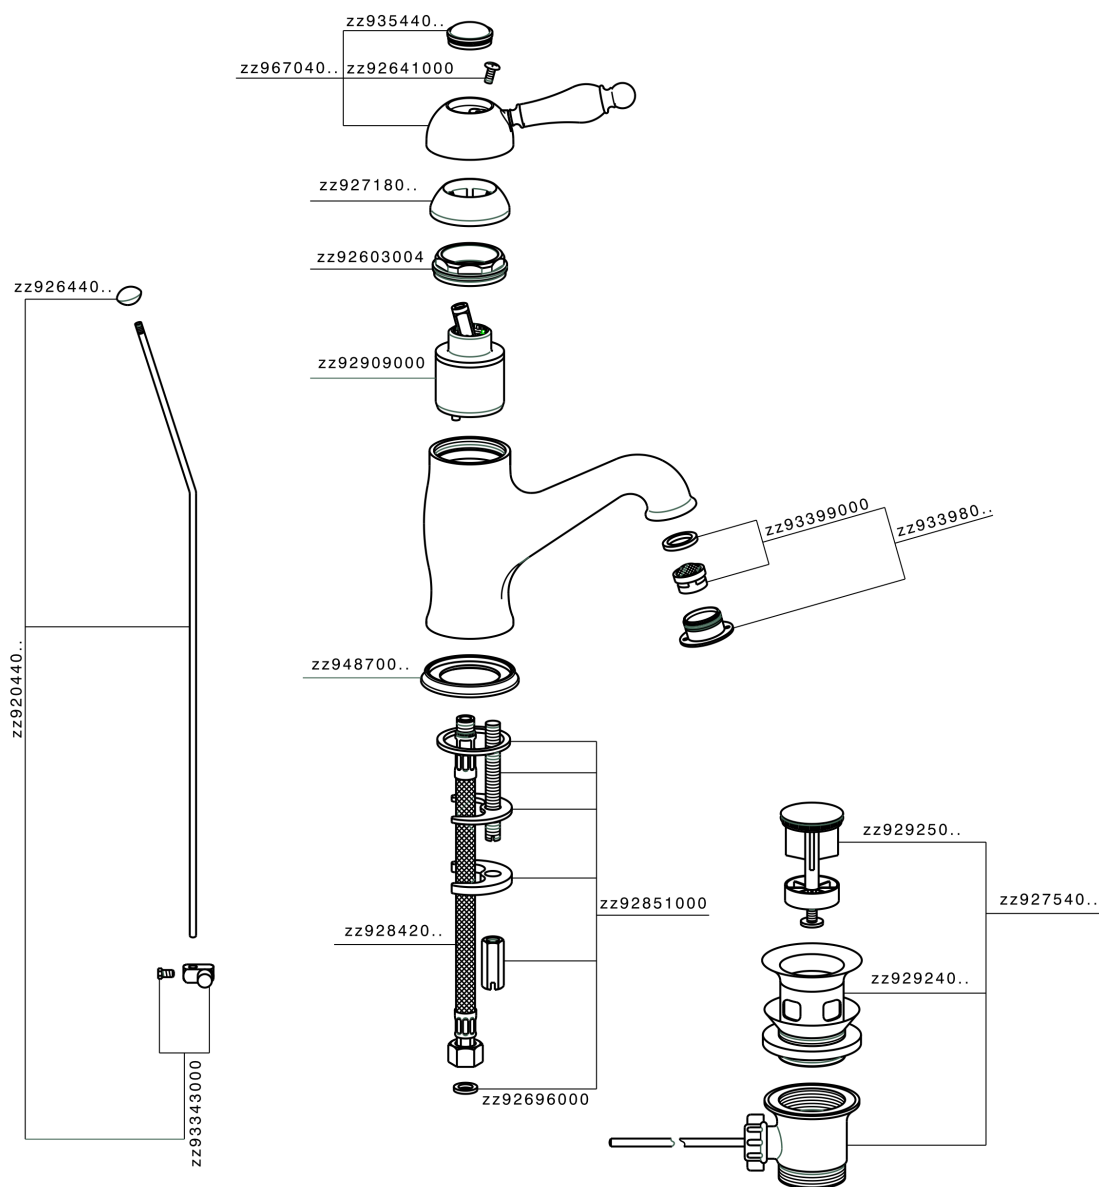

Single lever washbasin mixer CROISETTE_CM000510

CM000510

<https://en.huberitalia.com/single-lever-washbasin-mixer-croisette-cm000510>

2026-04-09