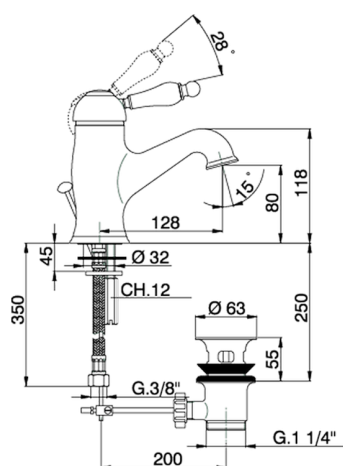

## Single lever washbasin mixer CROISETTE\_CM000510

MODEL **CM000510**

Single lever washbasin mixer, with automatic 1"1/4 automatic pop-up waste, G.3/8" stainless steel flexible hoses

### CHARACTERISTICS

Cartridge Spare Parts **ZZ92909000**

**43 mm Cartridge**

## Single lever washbasin mixer CROISETTE\_CM000510

CM000510

<https://en.huberitalia.com/single-lever-washbasin-mixer-croisette-cm000510>

2026-06-13