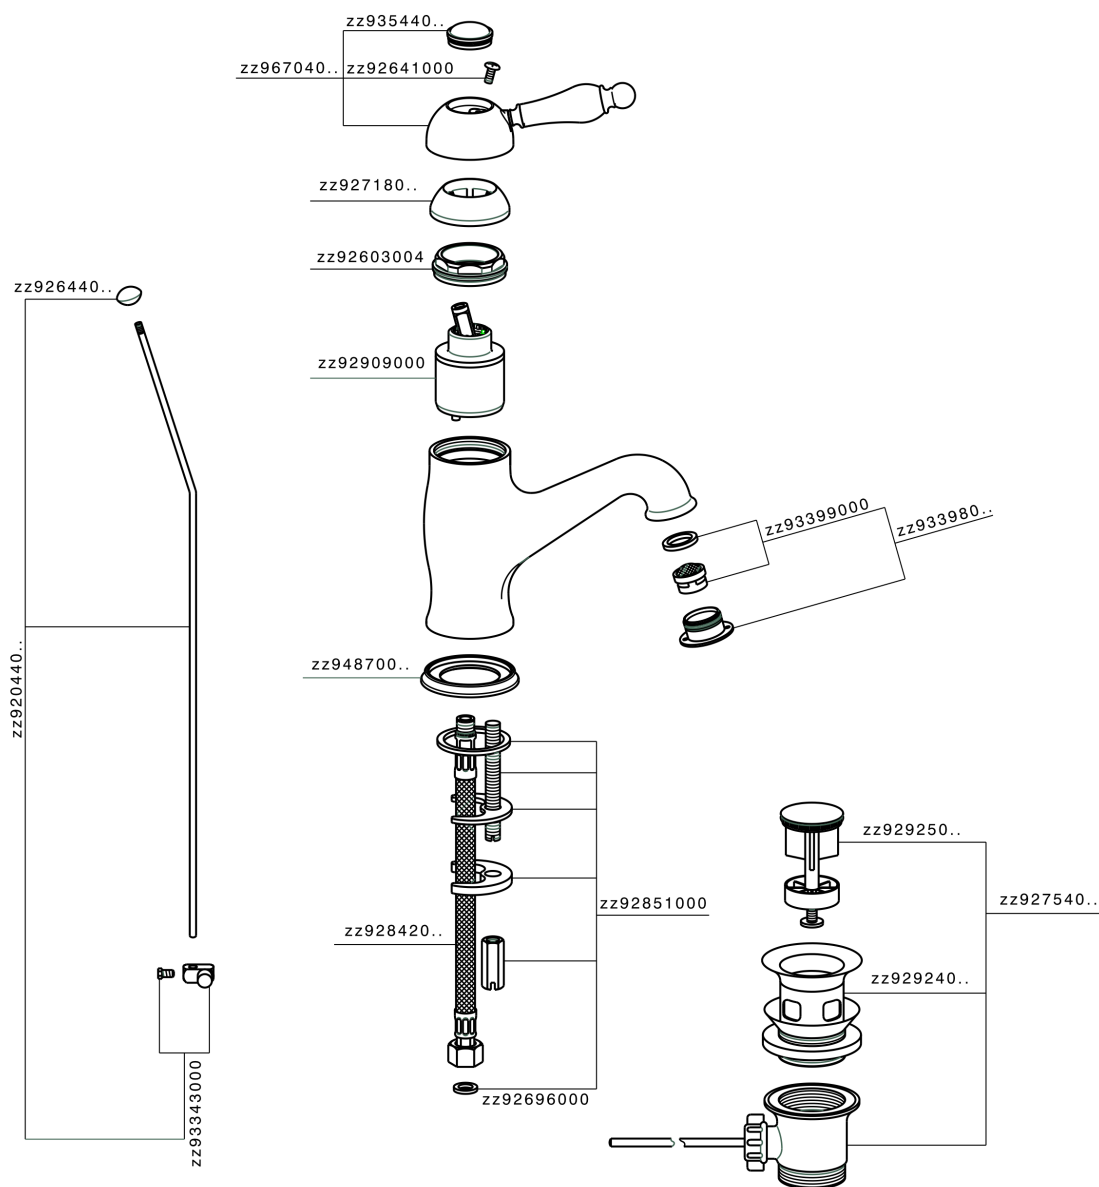

Single lever washbasin mixer CROISETTE_CM000510

CM000510

<https://en.huberitalia.com/single-lever-washbasin-mixer-croisette-cm000510>

2026-06-13