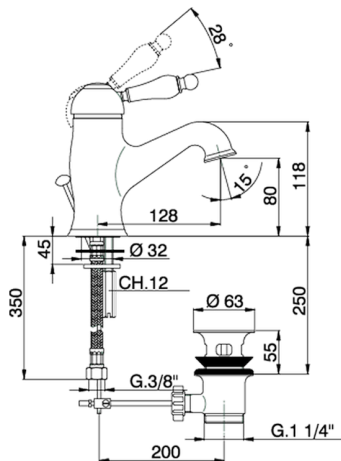

Single lever washbasin mixer CROISSETTE_CM000510

MODEL **CM000510**

Single lever washbasin mixer, with automatic 1"1/4 automatic pop-up waste, G.3/8" stainless steel flexible hoses

AVAILABLE FINISHINGS

-  **21** 21 Chrome
-  **27** 27 Old Bronze
-  **2G** 2G Antique Gold
-  **2W** 2W Brushed Gold

CHARACTERISTICS

Cartridge Spare Parts **ZZ92909000**

43 mm Cartridge

Single lever washbasin mixer CROISETTE_CM000510

CM000510

<https://en.huberitalia.com/single-lever-washbasin-mixer-croisette-cm000510>

2026-04-10