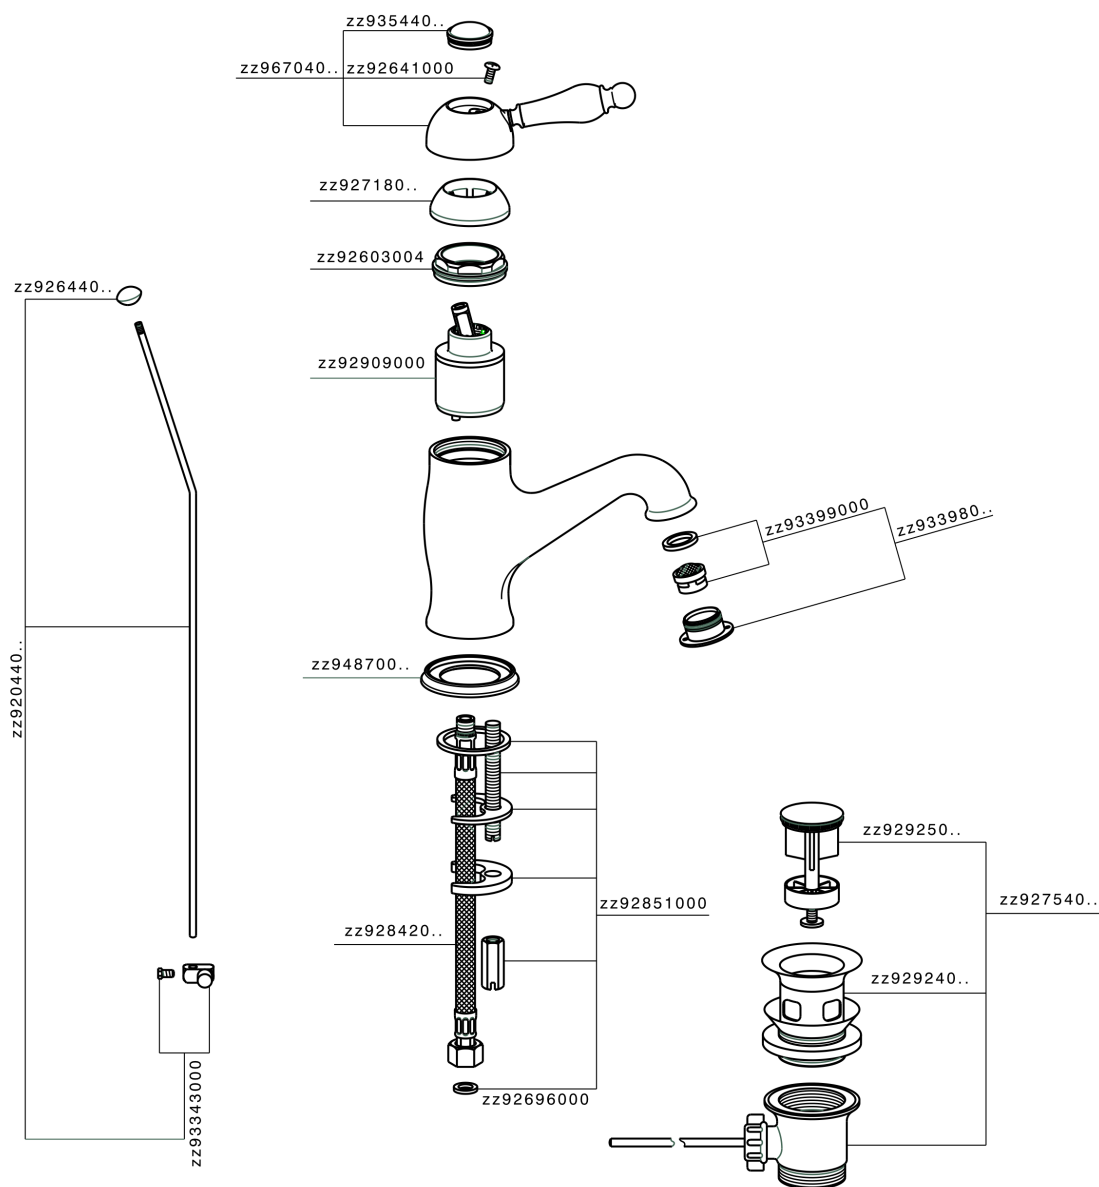

## Single lever washbasin mixer CROISSETTE\_CM000510

MODEL **CM000510**

Single lever washbasin mixer, with automatic 1"1/4 automatic pop-up waste, G.3/8" stainless steel flexible hoses

### CHARACTERISTICS

Cartridge Spare Parts **ZZ92909000**

**43 mm Cartridge**

## Single lever washbasin mixer CROISETTE\_CM000510

CM000510

<https://en.huberitalia.com/single-lever-washbasin-mixer-croisette-cm000510>

2026-06-09