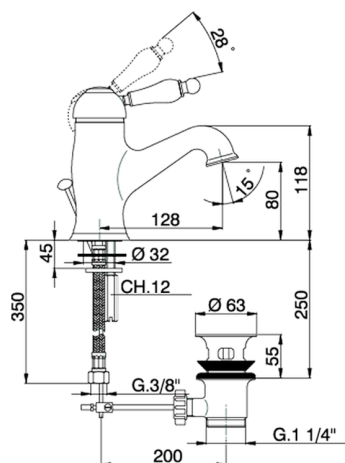

## Single lever washbasin mixer CROISSETTE\_CM000510

MODEL **CM000510**

Single lever washbasin mixer, with automatic 1"1/4 automatic pop-up waste, G.3/8" stainless steel flexible hoses

### CHARACTERISTICS

Cartridge Spare Parts **ZZ92909000**

**43 mm Cartridge**

## Single lever washbasin mixer CROISETTE\_CM000510

CM000510

<https://en.huberitalia.com/single-lever-washbasin-mixer-croisette-cm000510>

2026-06-09