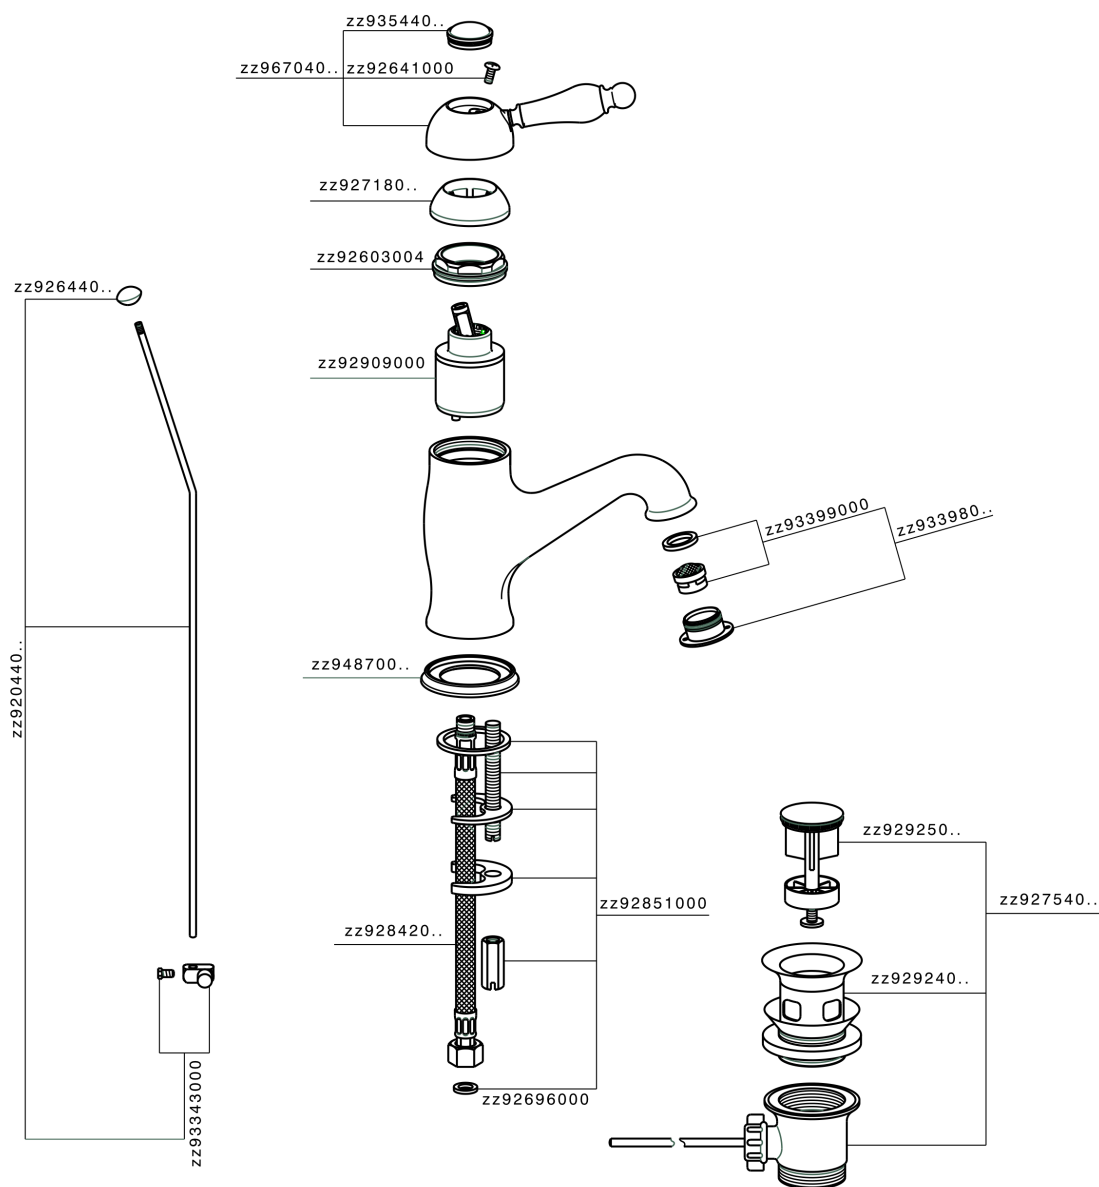

## Single lever washbasin mixer CROISETTE\_CM000510

MODEL **CM000510**

Single lever washbasin mixer, with automatic 1"1/4 automatic pop-up waste, G.3/8" stainless steel flexible hoses

### CHARACTERISTICS

Cartridge Spare Parts **ZZ92909000**

**43 mm Cartridge**

## Single lever washbasin mixer CROISETTE\_CM000510

CM000510

<https://en.huberitalia.com/single-lever-washbasin-mixer-croisette-cm000510>

2026-06-13