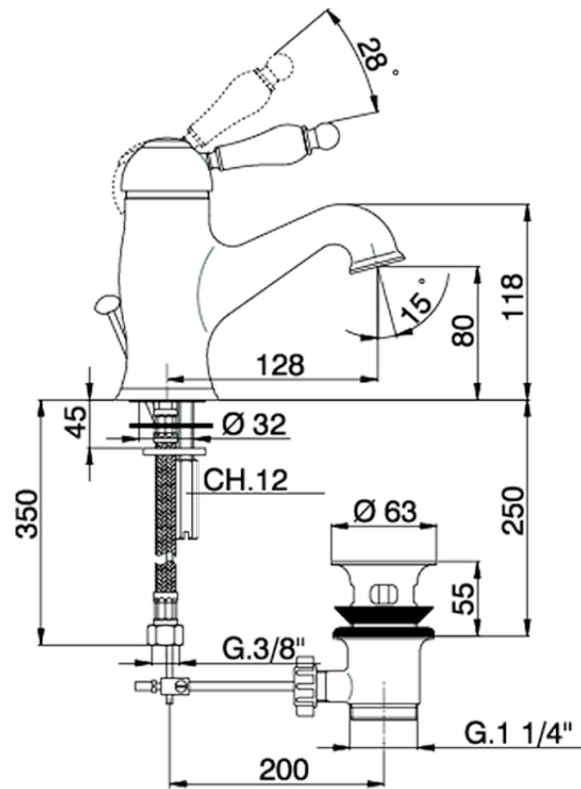

Single lever washbasin mixer CROISETTE_CM000510

CM000510

<https://en.huberitalia.com/single-lever-washbasin-mixer-croisette-cm000510>

2026-05-15