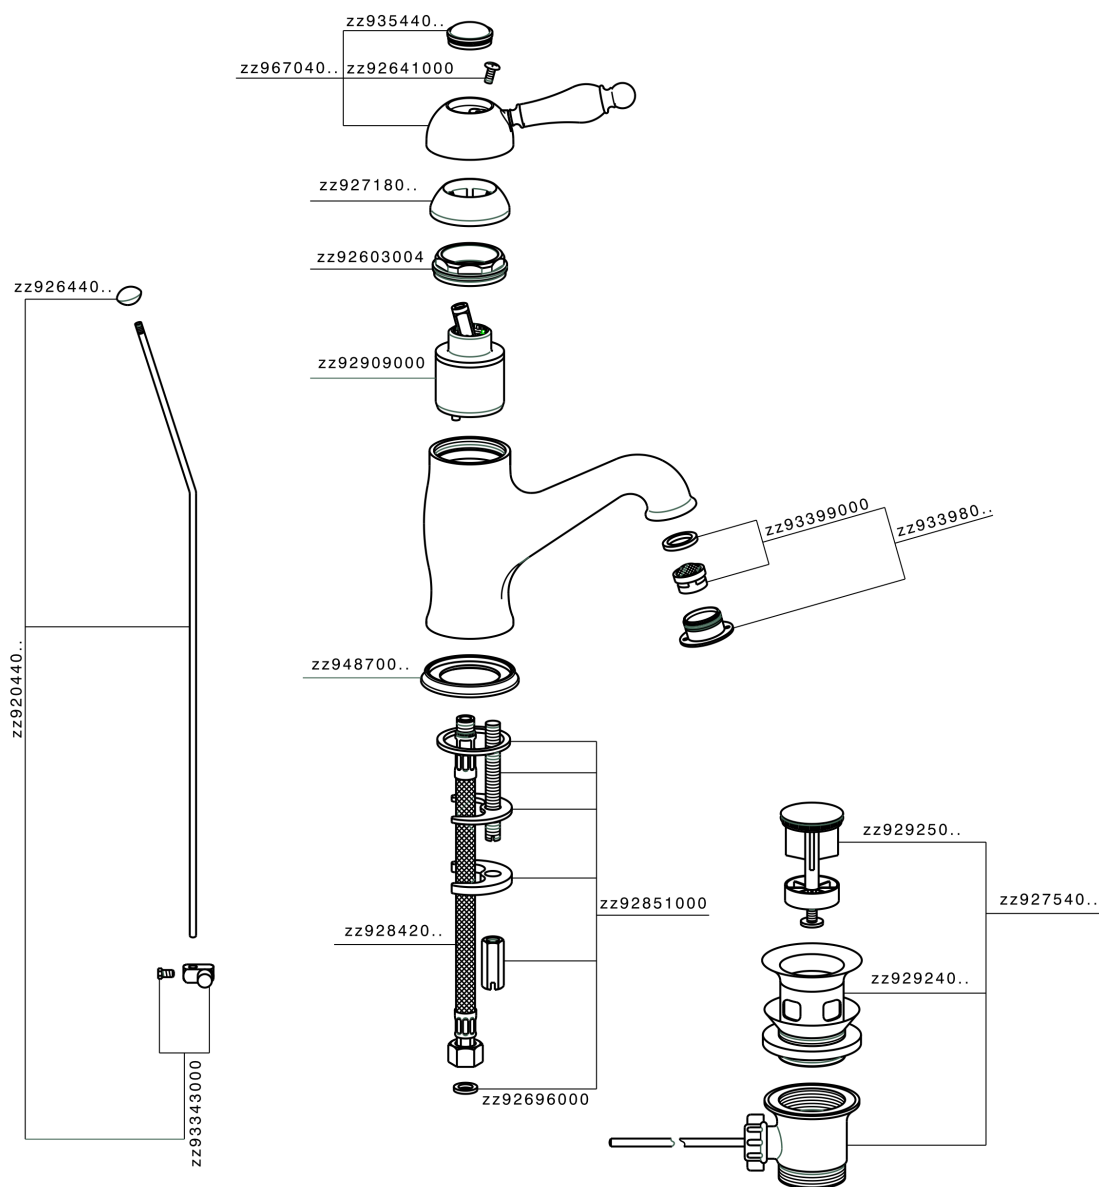

Single lever washbasin mixer CROISSETTE_CM000510

CM000510

<https://en.huberitalia.com/single-lever-washbasin-mixer-croisette-cm000510>

2026-06-14