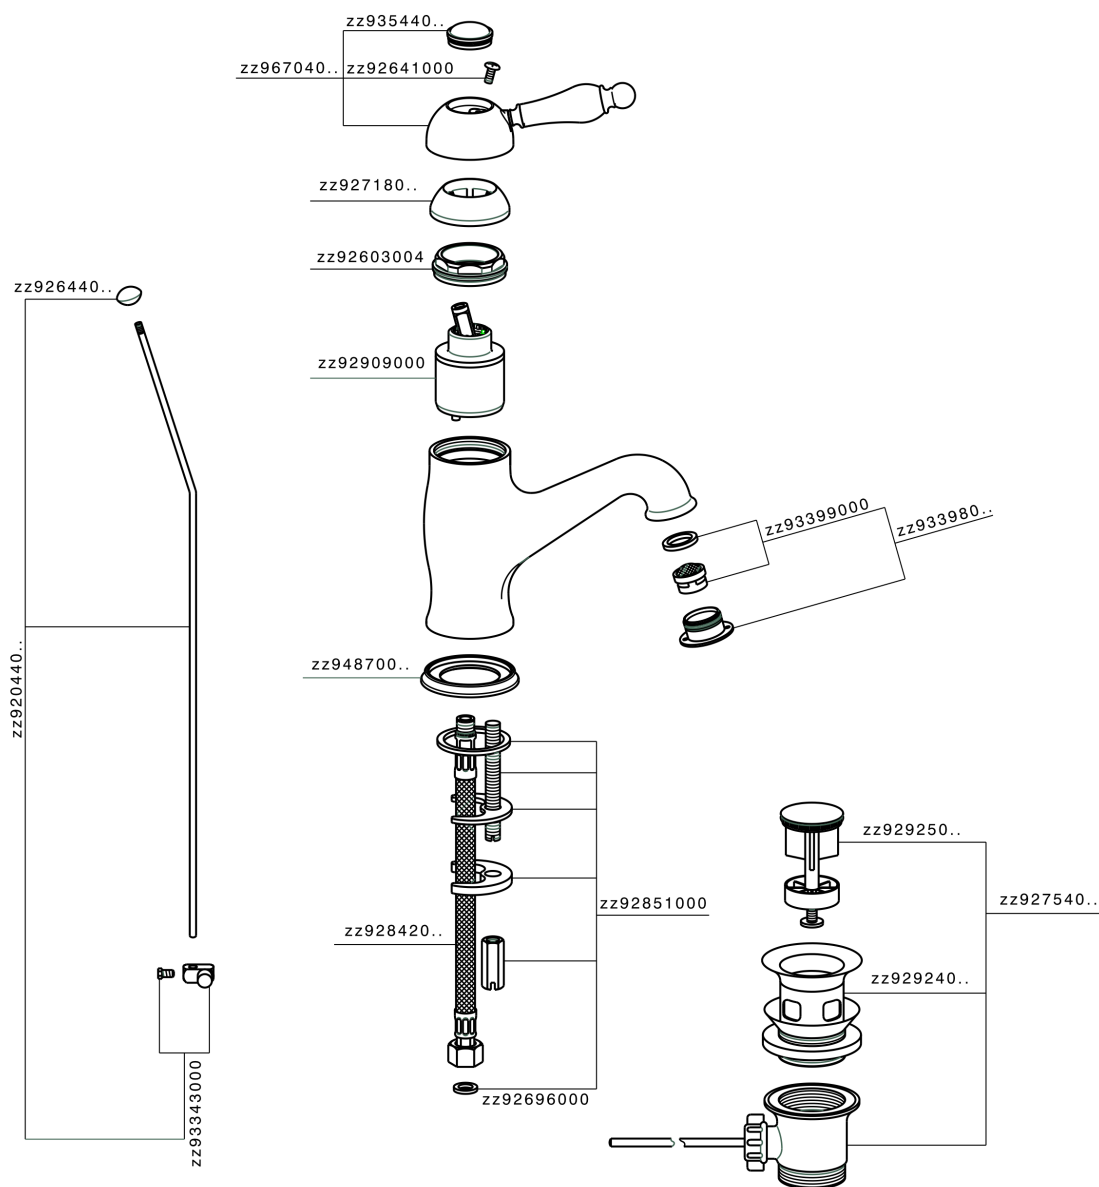

Single lever washbasin mixer CROISSETTE_CM000510

MODEL **CM000510**

Single lever washbasin mixer, with automatic 1"1/4 automatic pop-up waste, G.3/8" stainless steel flexible hoses

AVAILABLE FINISHINGS

-  **21** 21 Chrome
-  **27** 27 Old Bronze
-  **2G** 2G Antique Gold
-  **2W** 2W Brushed Gold

CHARACTERISTICS

Cartridge Spare Parts **ZZ92909000**

43 mm Cartridge

Single lever washbasin mixer CROISETTE_CM000510

CM000510

<https://en.huberitalia.com/single-lever-washbasin-mixer-croisette-cm000510>

2026-05-15