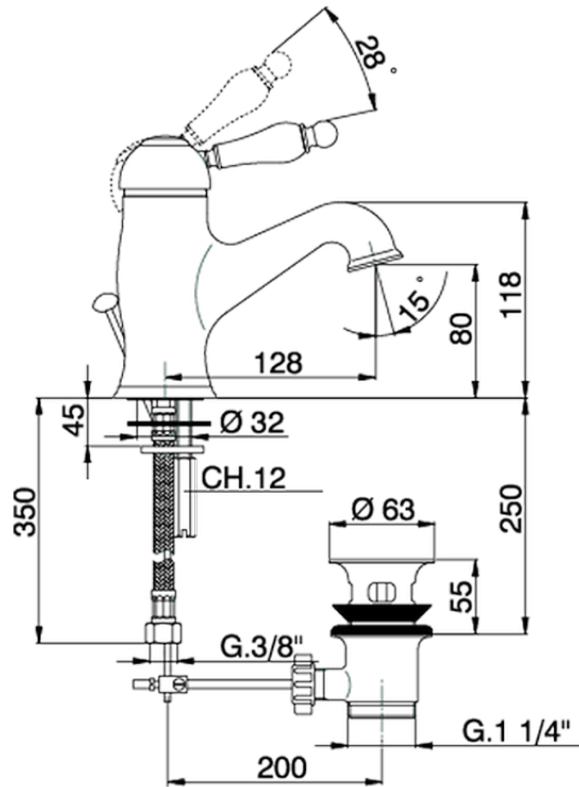

Single lever washbasin mixer CROISETTE_CM000510

CM000510

<https://en.huberitalia.com/single-lever-washbasin-mixer-croisette-cm000510>

2026-04-09