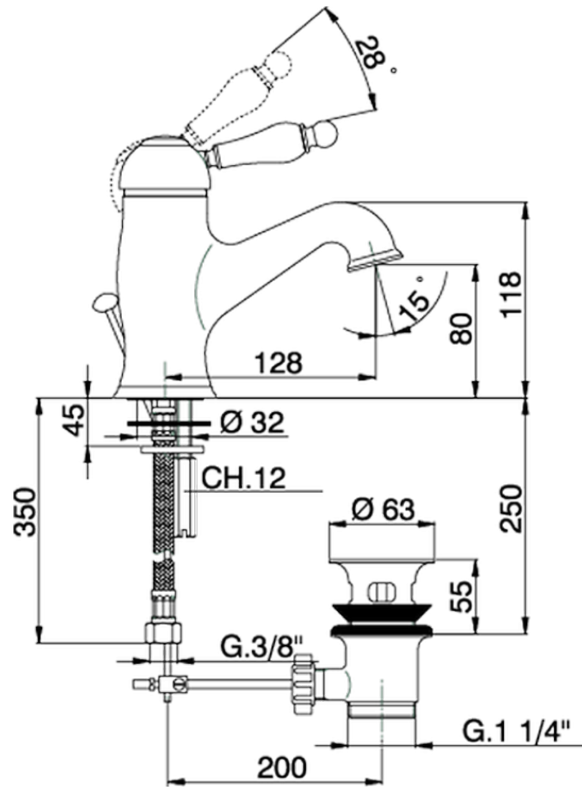

Single lever washbasin mixer CROISETTE\_CM000510

CM000510

<https://en.huberitalia.com/single-lever-washbasin-mixer-croisette-cm000510>

2026-06-13