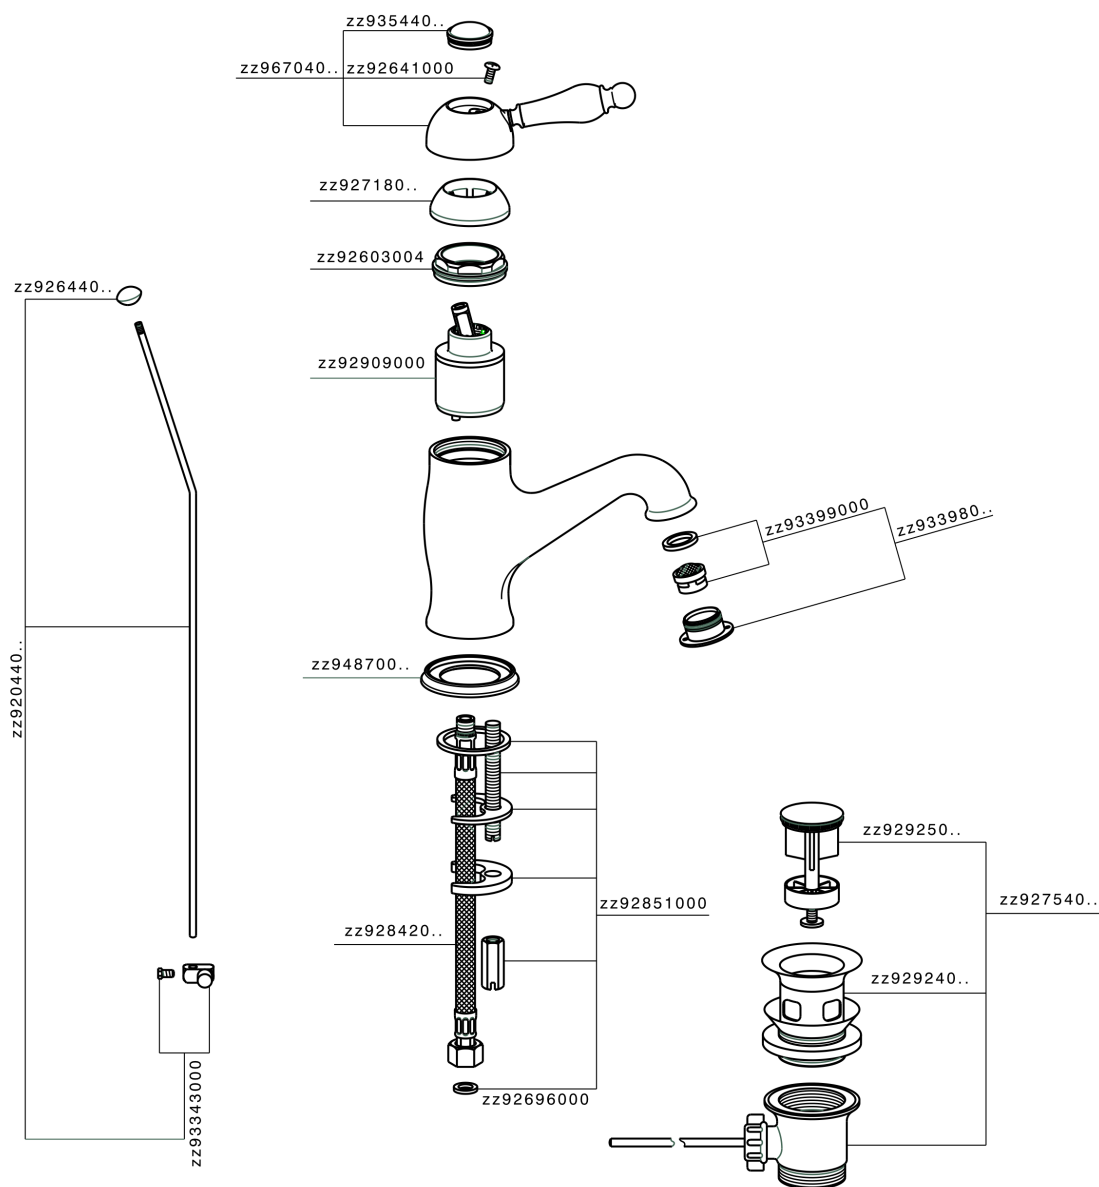

## Single lever washbasin mixer CROISSETTE\_CM000510

MODEL **CM000510**

Single lever washbasin mixer, with automatic 1"1/4 automatic pop-up waste, G.3/8" stainless steel flexible hoses

### CHARACTERISTICS

Cartridge Spare Parts **ZZ92909000**

**43 mm Cartridge**

## Single lever washbasin mixer CROISETTE\_CM000510

CM000510

<https://en.huberitalia.com/single-lever-washbasin-mixer-croisette-cm000510>

2026-04-09