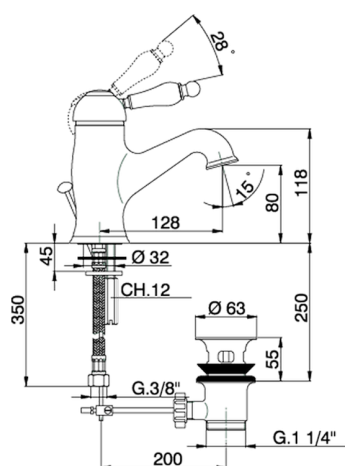

## Single lever washbasin mixer CROISSETTE\_CM000510

MODEL **CM000510**

Single lever washbasin mixer, with automatic 1"1/4 automatic pop-up waste, G.3/8" stainless steel flexible hoses

### CHARACTERISTICS

Cartridge Spare Parts **ZZ92909000**

**43 mm Cartridge**

## Single lever washbasin mixer CROISETTE\_CM000510

CM000510

<https://en.huberitalia.com/single-lever-washbasin-mixer-croisette-cm000510>

2026-04-09