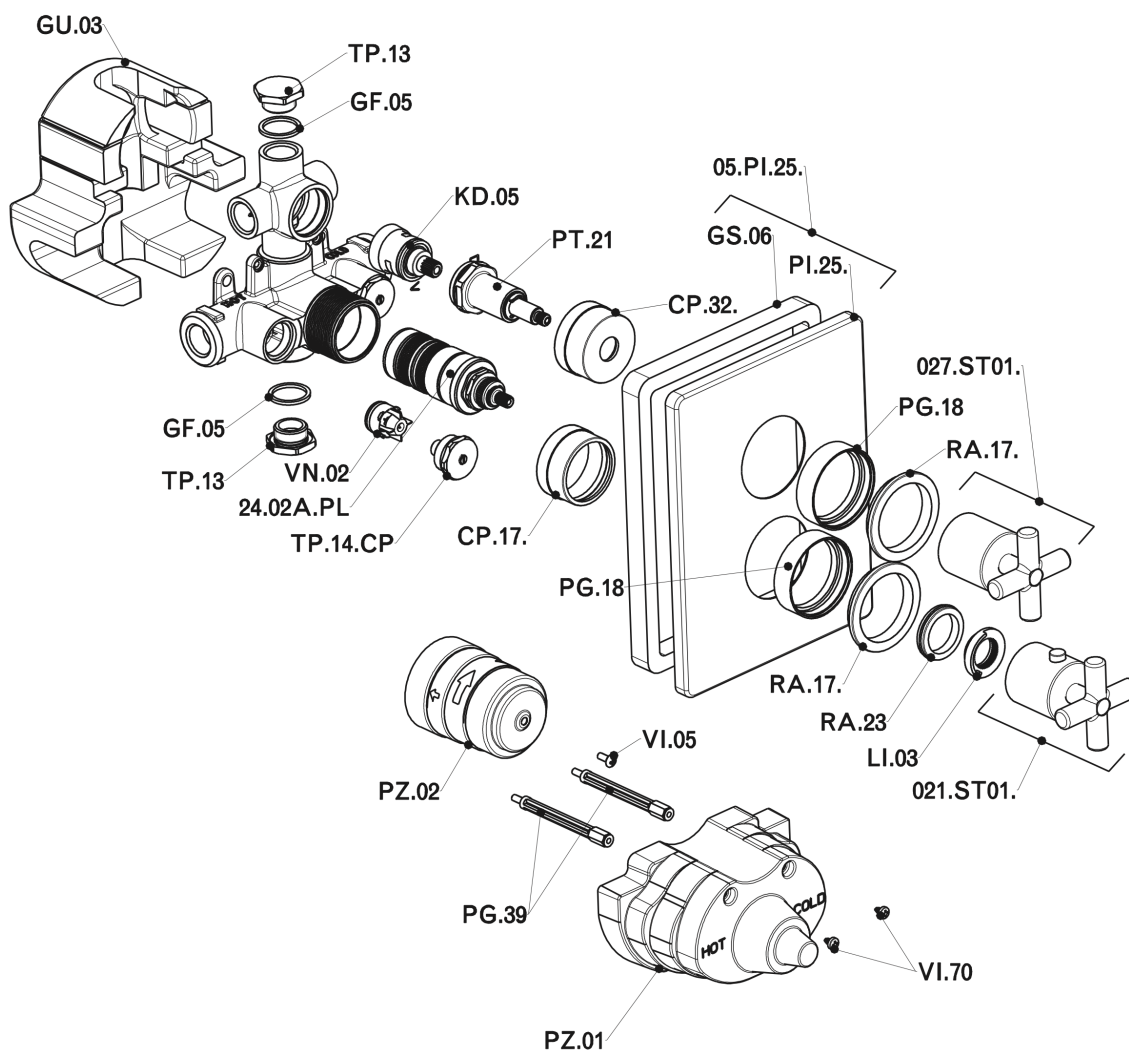

Exposed part for 2-outlet con.thermo.shower valve SUITE_SU018100

SU018100

<https://en.huberitalia.com/exposed-part-for-2-outlet-con-thermo-shower-valve-suite-su018100>

2-outlet Concealed thermostatic shower valve CONCEALED_ZB018101

ZB018101

<https://en.huberitalia.com/2-outlet-concealed-thermostatic-shower-valve-concealed-zb018101>

2026-06-10