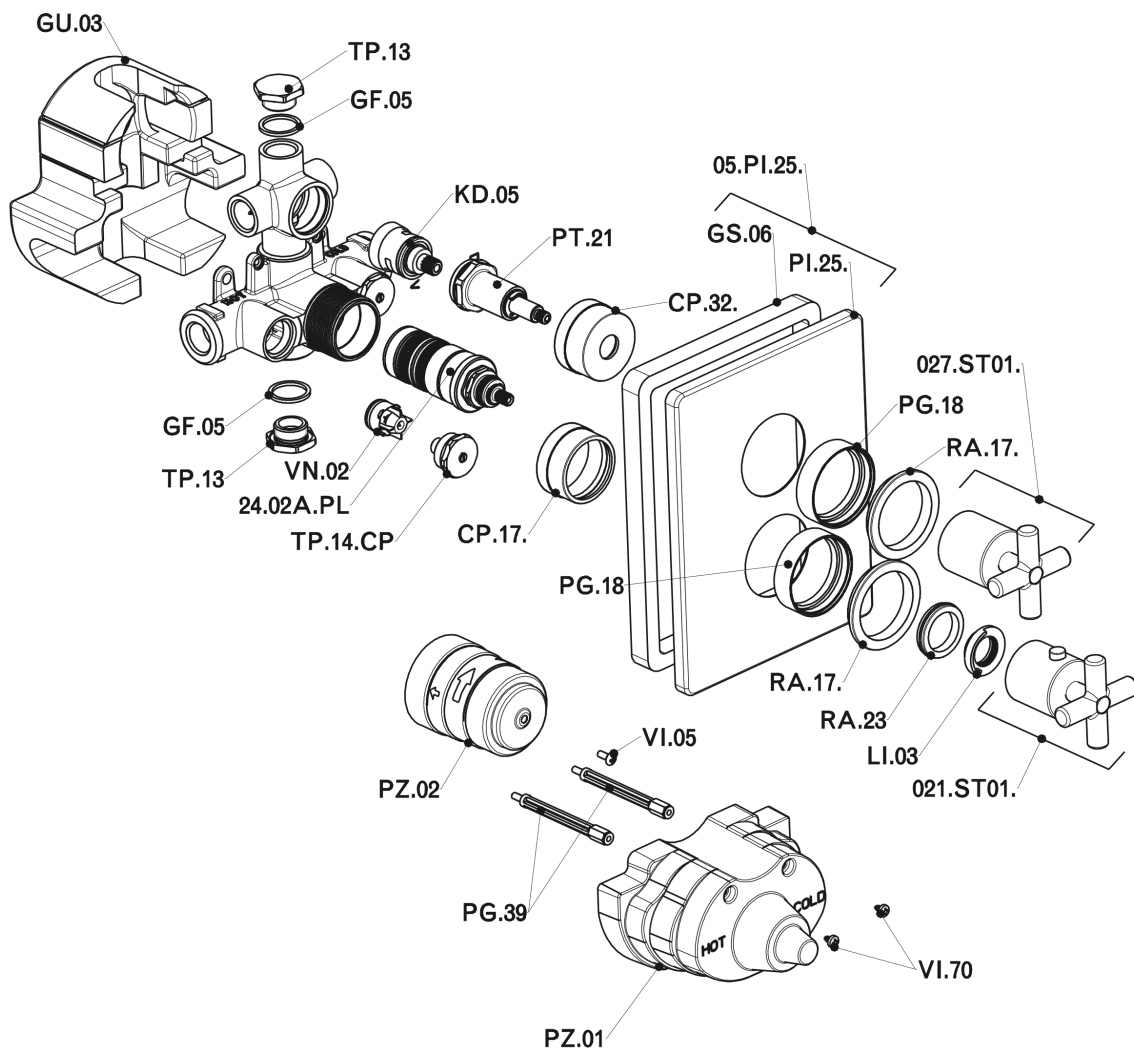

## Exposed part for 2-outlet con.thermo.shower valve SUITE\_SU018100

SU018100

<https://en.huberitalia.com/exposed-part-for-2-outlet-con-thermo-shower-valve-suite-su018100>

## 2-outlet Concealed thermostatic shower valve CONCEALED\_ZB018101

ZB018101

<https://en.huberitalia.com/2-outlet-concealed-thermostatic-shower-valve-concealed-zb018101>

2026-04-29