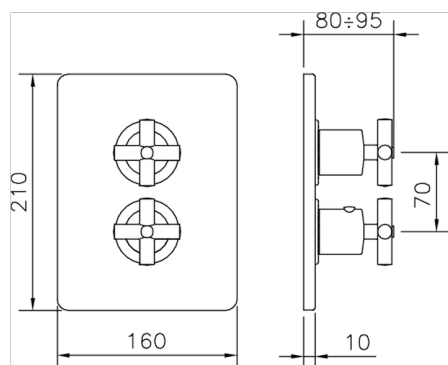

Exposed part for 2-outlet con.thermo.shower valve SUITE_SU018100

MODEL **SU018100**

Exposed part for 2-outlet thermostatic mixer, with 2-outlet diverter, without concealed part, for item ZB018101

AVAILABLE FINISHINGS

- **21** 21 Chrome
- **40** 40 Matt Black
- **2F** 2F Brushed Nickel
- **2W** 2W Brushed Gold

CHARACTERISTICS

Installation **Concealed**
Required concealed parts **ZB018101**

Thermostatic

The Huber thermostatic is your personal water manager, helping you to handle, control and save water and energy.