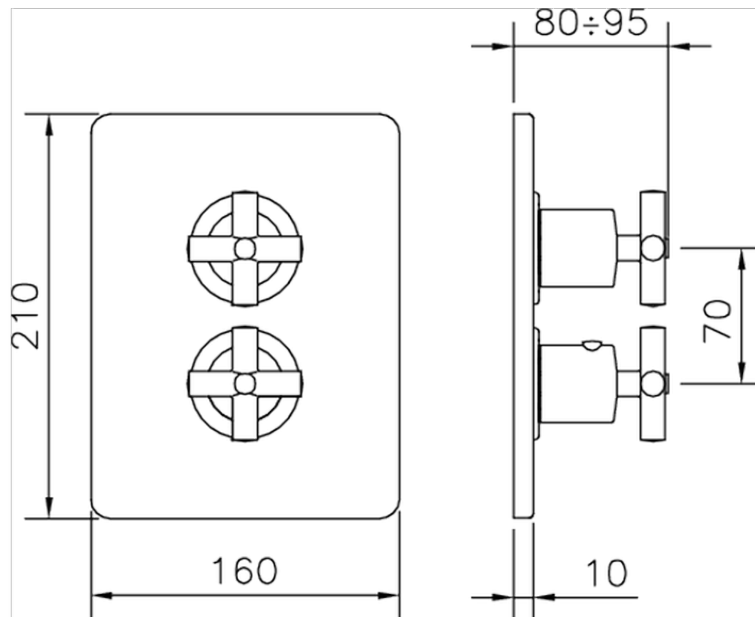

Exposed part for 2-outlet con.thermo.shower valve SUITE_SU018100

SU018100

<https://en.huberitalia.com/exposed-part-for-2-outlet-con-thermo-shower-valve-suite-su018100>

Piastra/Plate/Plaque/Platte/Placa

2-3mm: XX 25-40 YY 76-91

10 mm: XX 16-31 YY 65-80

ZB018101

<https://en.huberitalia.com/2-outlet-concealed-thermostatic-shower-valve-concealed-zb018101>

2026-04-09