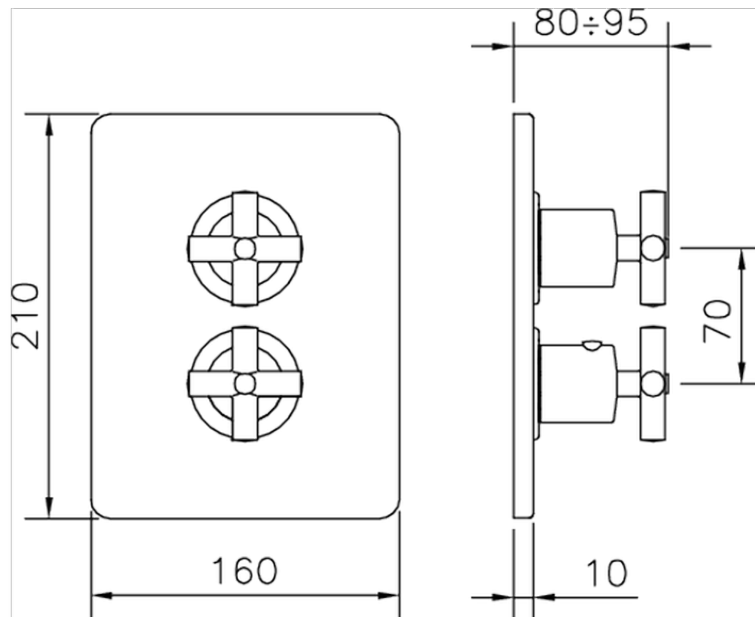

Exposed part for 2-outlet con.thermo.shower valve SUITE_SU018100

SU018100

<https://en.huberitalia.com/exposed-part-for-2-outlet-con-thermo-shower-valve-suite-su018100>

Piastra/Plate/Plaque/Platte/Placa

2-3mm: XX 25-40 YY 76-91

10 mm: XX 16-31 YY 65-80

ZB018101

<https://en.huberitalia.com/2-outlet-concealed-thermostatic-shower-valve-concealed-zb018101>

2026-04-29