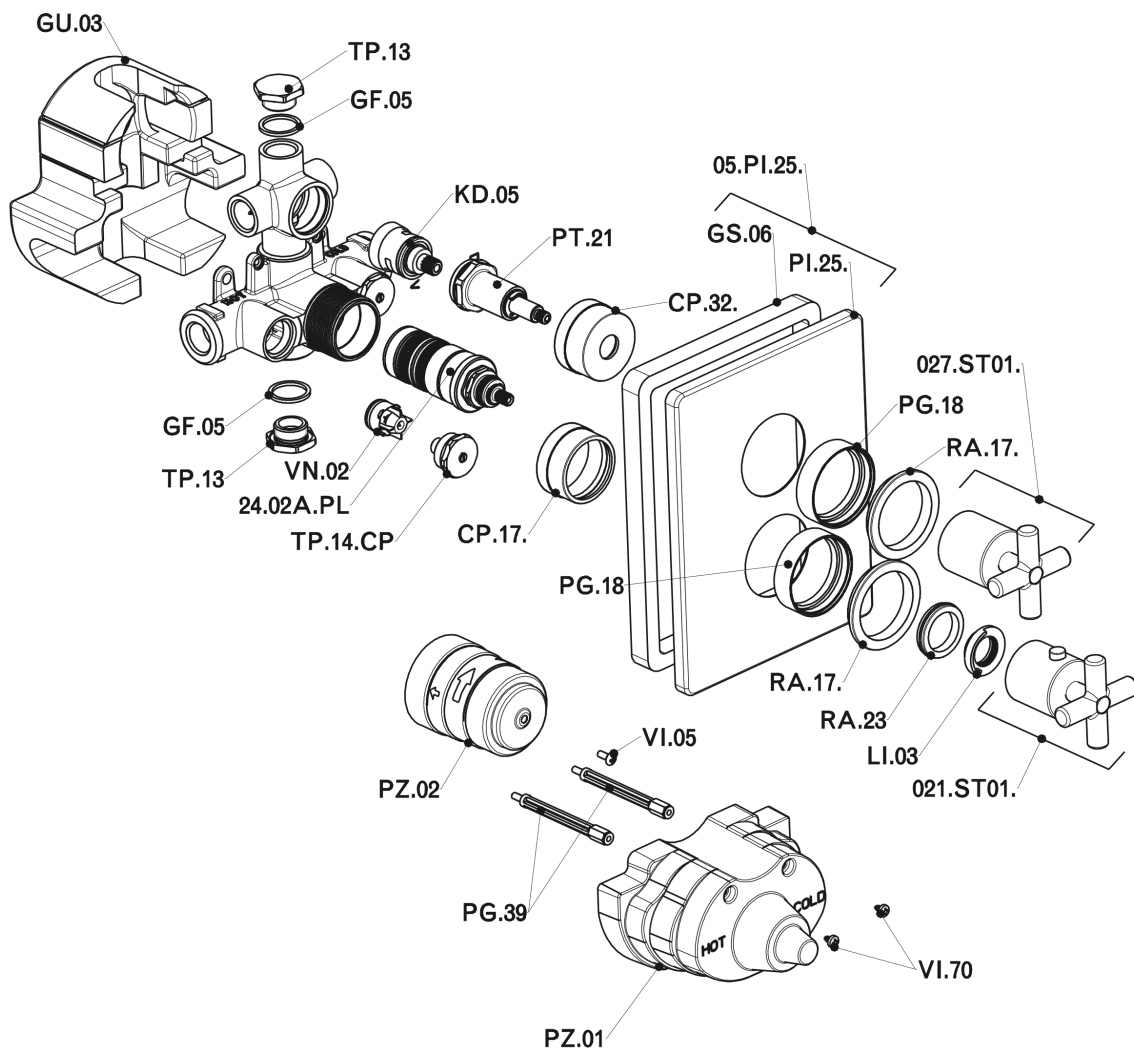

## Exposed part for 2-outlet con.thermo.shower valve SUITE\_SU018100

SU018100

<https://en.huberitalia.com/exposed-part-for-2-outlet-con-thermo-shower-valve-suite-su018100>

## 2-outlet Concealed thermostatic shower valve CONCEALED\_ZB018101

ZB018101

<https://en.huberitalia.com/2-outlet-concealed-thermostatic-shower-valve-concealed-zb018101>

2026-06-25