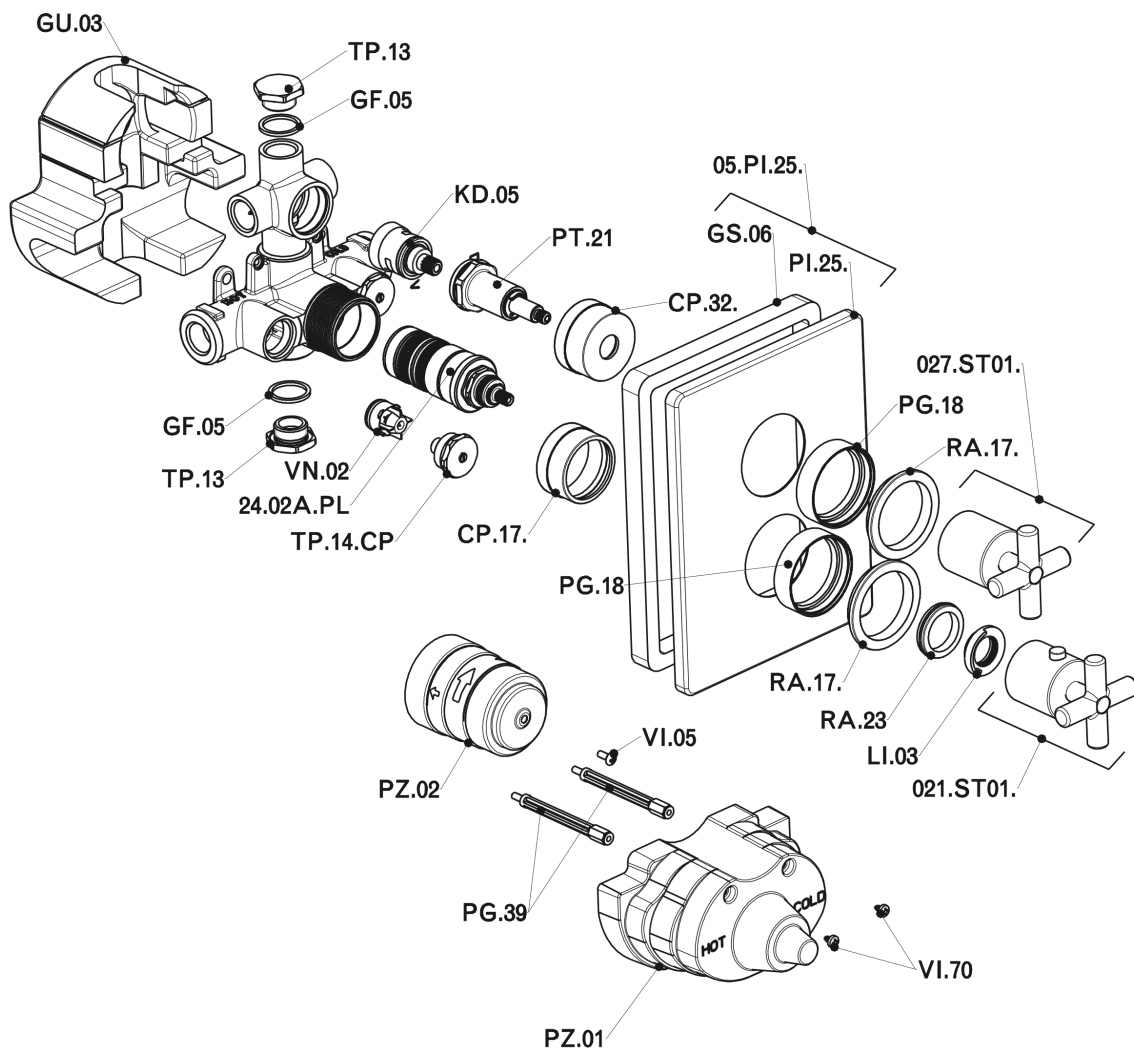

Exposed part for 2-outlet con.thermo.shower valve SUITE_SU018100

SU018100

<https://en.huberitalia.com/exposed-part-for-2-outlet-con-thermo-shower-valve-suite-su018100>

2-outlet Concealed thermostatic shower valve CONCEALED_ZB018101

ZB018101

<https://en.huberitalia.com/2-outlet-concealed-thermostatic-shower-valve-concealed-zb018101>

2026-04-29