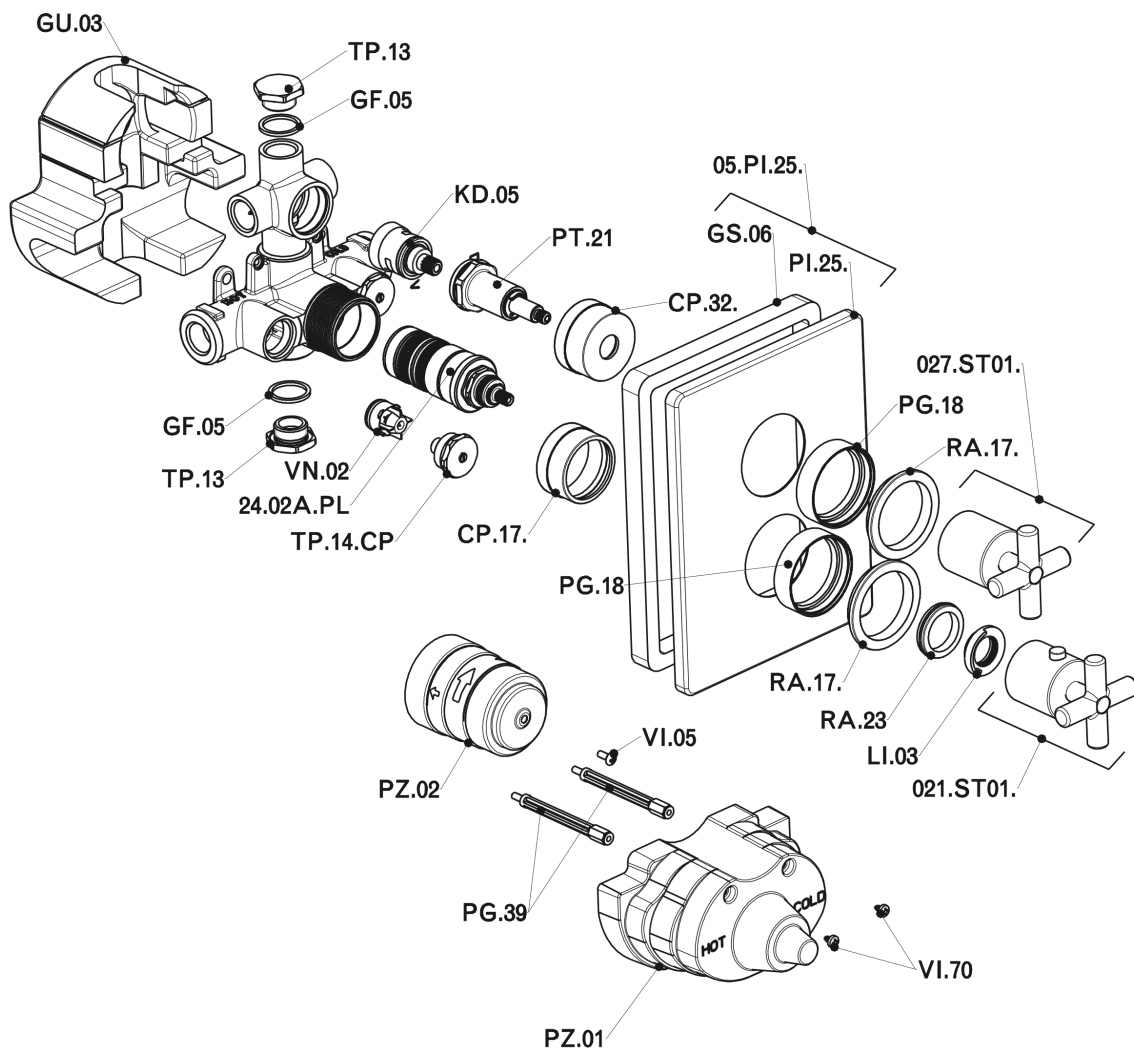

## Exposed part for 2-outlet con.thermo.shower valve SUITE\_SU018100

SU018100

<https://en.huberitalia.com/exposed-part-for-2-outlet-con-thermo-shower-valve-suite-su018100>

## 2-outlet Concealed thermostatic shower valve CONCEALED\_ZB018101

ZB018101

<https://en.huberitalia.com/2-outlet-concealed-thermostatic-shower-valve-concealed-zb018101>

2026-04-09