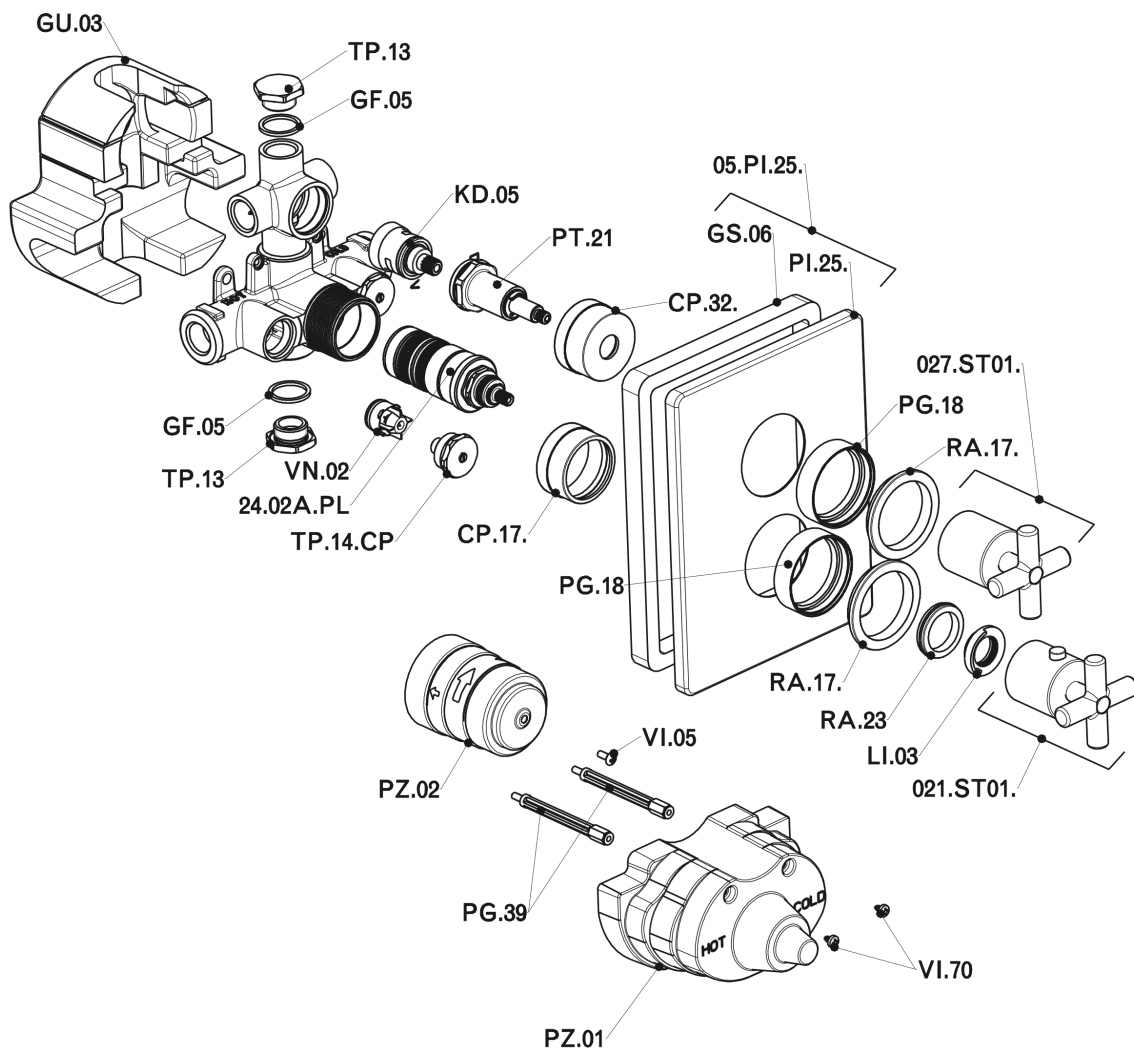

## Exposed part for 2-outlet con.thermo.shower valve SUITE\_SU018100

SU018100

<https://en.huberitalia.com/exposed-part-for-2-outlet-con-thermo-shower-valve-suite-su018100>

## 2-outlet Concealed thermostatic shower valve CONCEALED\_ZB018101

ZB018101

<https://en.huberitalia.com/2-outlet-concealed-thermostatic-shower-valve-concealed-zb018101>

2026-05-25