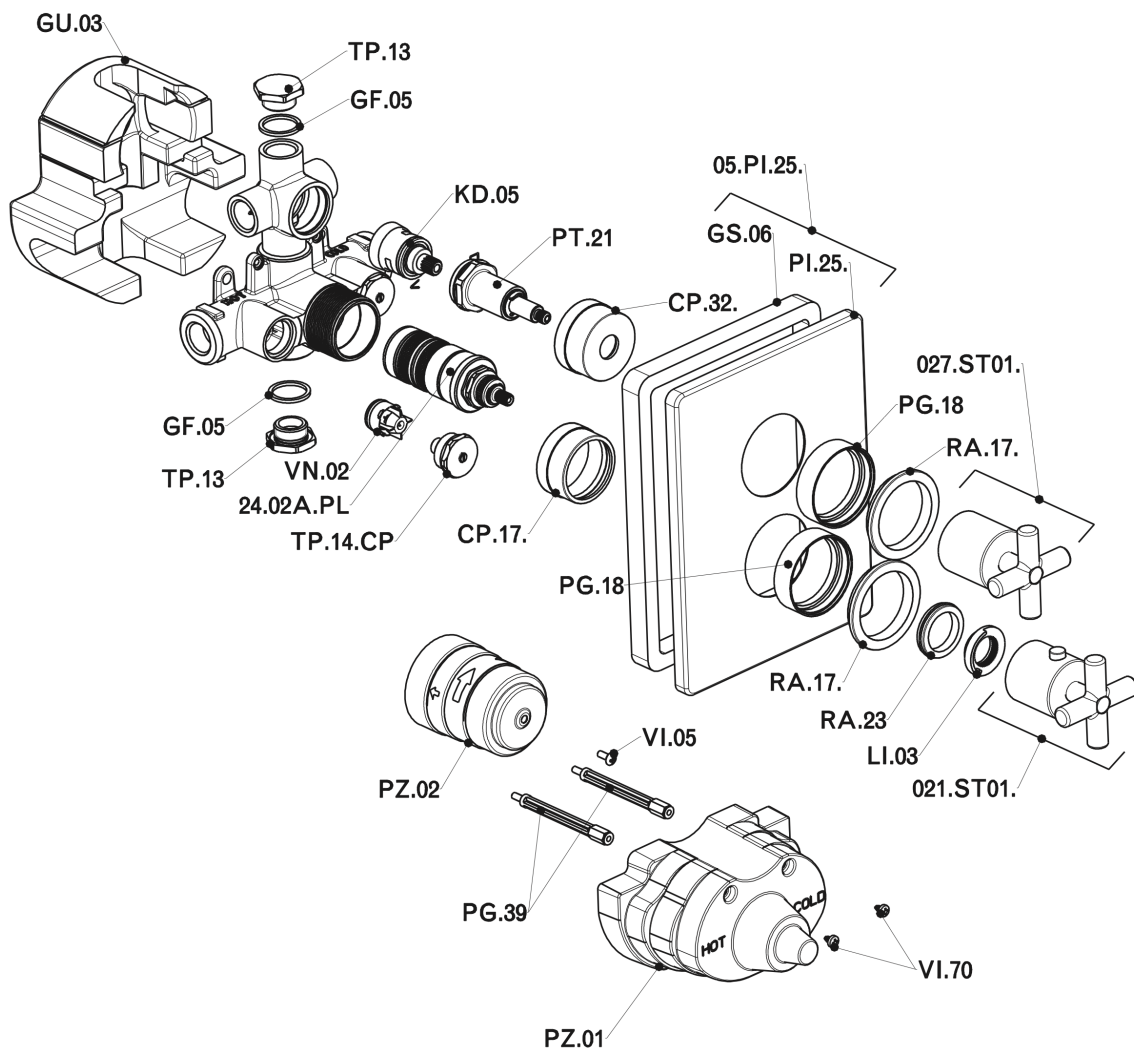

Exposed part for 2-outlet con.thermo.shower valve SUITE_SU018100

MODEL **SU018100**

Exposed part for 2-outlet thermostatic mixer, with 2-outlet diverter, without concealed part, for item ZB018101

AVAILABLE FINISHINGS

Exposed part for 2-outlet con.thermo.shower valve SUITE_SU018100

SU018100

<https://en.huberitalia.com/exposed-part-for-2-outlet-con-thermo-shower-valve-suite-su018100>

2-outlet Concealed thermostatic shower valve CONCEALED_ZB018101

MODEL **ZB018101**

2-outlet Concealed thermostatic mixer, with 2-outlet diverter, without trim kit

AVAILABLE FINISHINGS

04 04 Without finishing

CHARACTERISTICS

Installation **Concealed**

Cartridge Spare Parts **24.04A.PP**

8x20 Plus P Thermostatic Valve

Concealed **1**

Piastra/Plate/Plaque/Platte/Placa

2-3mm: XX 25-40 YY 76-91

10 mm: XX 16-31 YY 65-80

DeviaStop

The Huber Devia Stop technology allows to adjust the water flow and to direct it to the selected output point (overhead soaker, hand shower, etc).