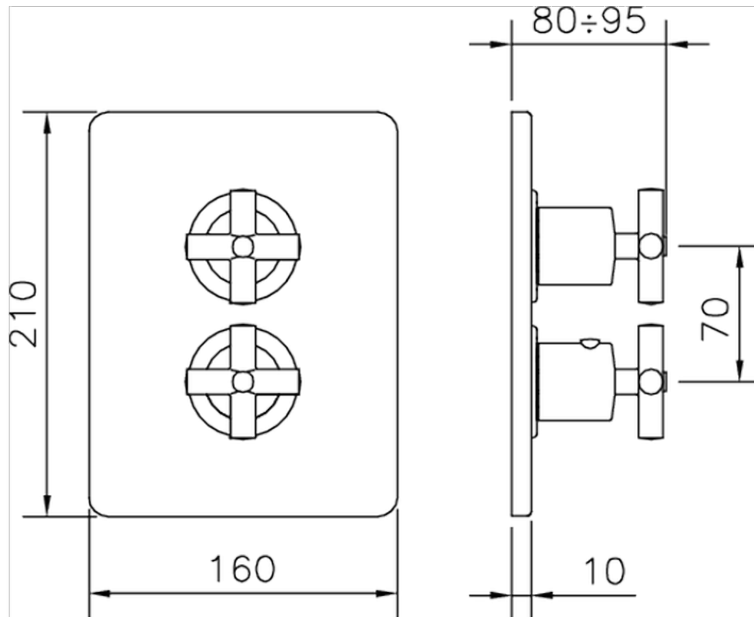

Exposed part for 2-outlet con.thermo.shower valve SUITE_SU018100

SU018100

<https://en.huberitalia.com/exposed-part-for-2-outlet-con-thermo-shower-valve-suite-su018100>

Piastra/Plate/Plaque/Platte/Placa

2-3mm: XX 25-40 YY 76-91

10 mm: XX 16-31 YY 65-80