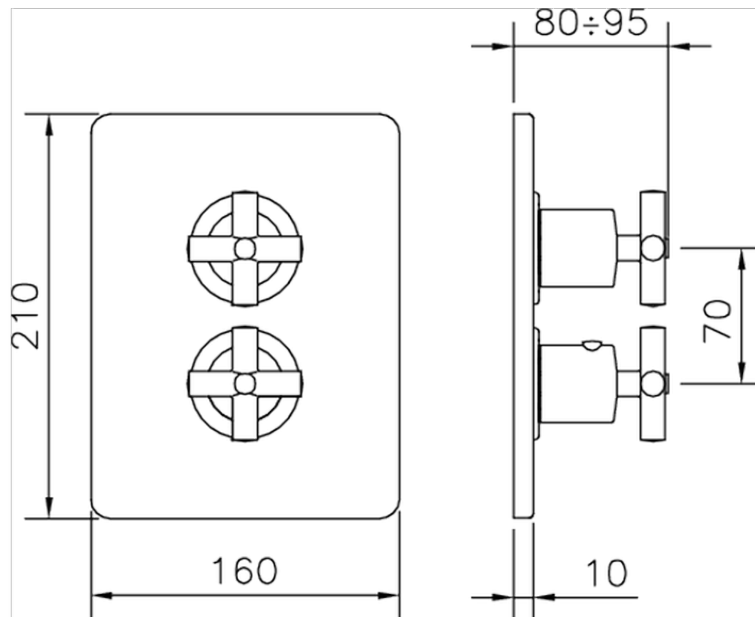

Exposed part for 2-outlet con.thermo.shower valve SUITE_SU018100

SU018100

<https://en.huberitalia.com/exposed-part-for-2-outlet-con-thermo-shower-valve-suite-su018100>

Piastra/Plate/Plaque/Platte/Placa

2-3mm: XX 25-40 YY 76-91

10 mm: XX 16-31 YY 65-80

ZB018101

<https://en.huberitalia.com/2-outlet-concealed-thermostatic-shower-valve-concealed-zb018101>

2026-06-25