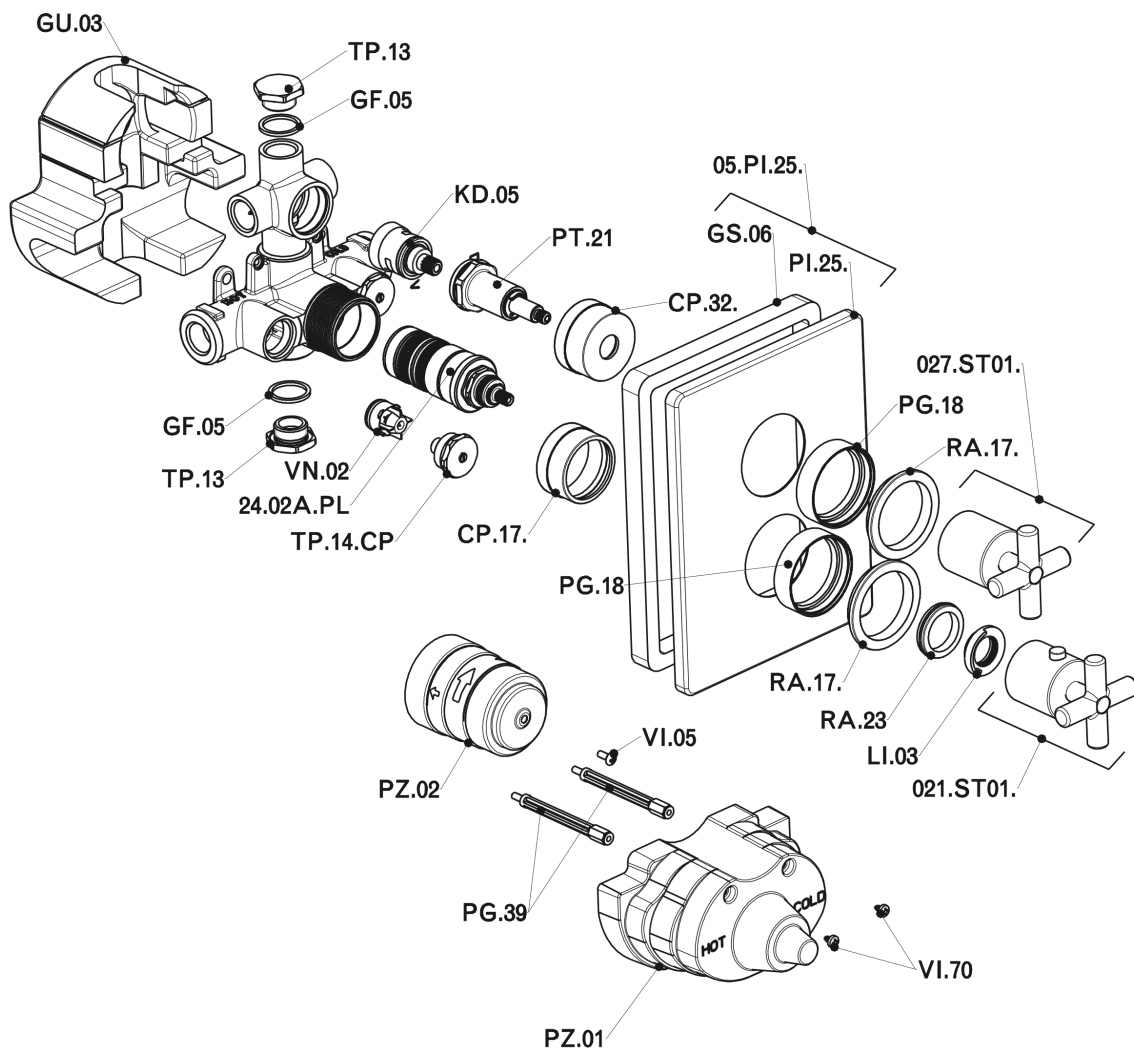

Exposed part for 2-outlet con.thermo.shower valve SUITE_SU018100

SU018100

<https://en.huberitalia.com/exposed-part-for-2-outlet-con-thermo-shower-valve-suite-su018100>

2-outlet Concealed thermostatic shower valve CONCEALED_ZB018101

ZB018101

<https://en.huberitalia.com/2-outlet-concealed-thermostatic-shower-valve-concealed-zb018101>

2026-06-25