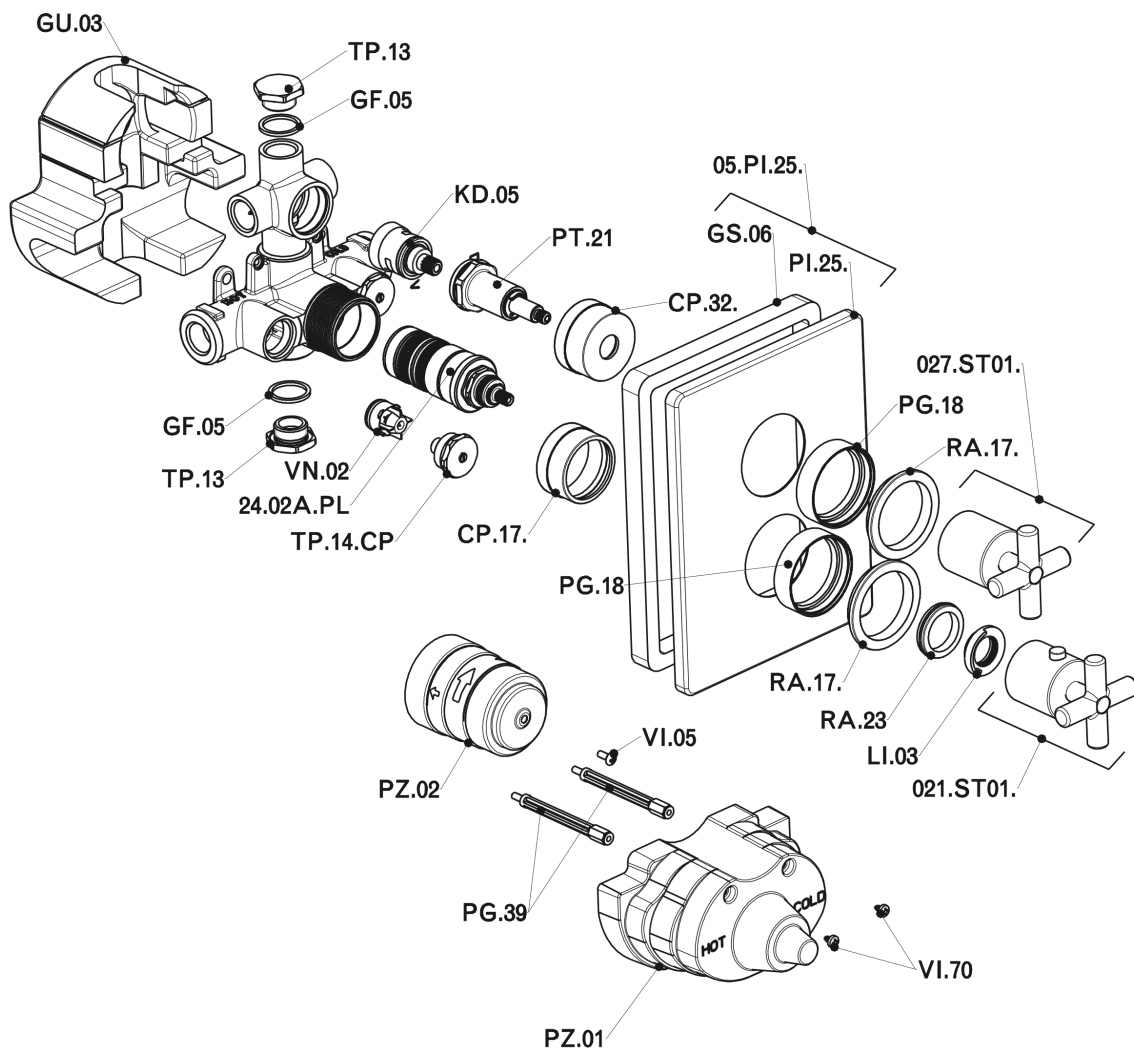

Exposed part for 2-outlet con.thermo.shower valve SUITE_SU018100

SU018100

<https://en.huberitalia.com/exposed-part-for-2-outlet-con-thermo-shower-valve-suite-su018100>

2-outlet Concealed thermostatic shower valve CONCEALED_ZB018101

ZB018101

<https://en.huberitalia.com/2-outlet-concealed-thermostatic-shower-valve-concealed-zb018101>

2026-04-09