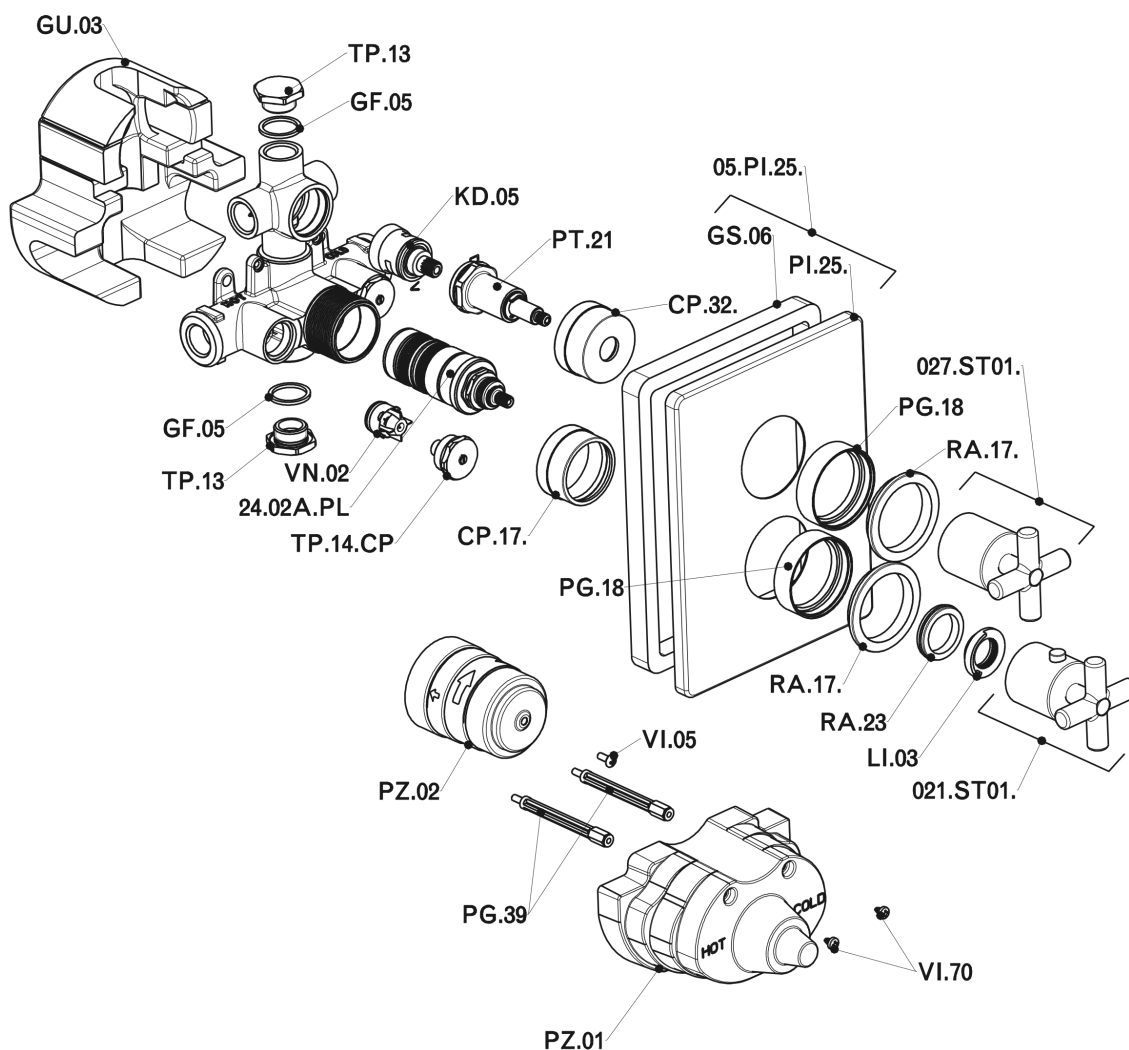

Exposed part for 2-outlet con.thermo.shower valve SUITE_SU018100

MODEL **SU018100**

Exposed part for 2-outlet thermostatic mixer, with 2-outlet diverter, without concealed part, for item ZB018101

AVAILABLE FINISHINGS

Exposed part for 2-outlet con.thermo.shower valve SUITE_SU018100

SU018100

<https://en.huberitalia.com/exposed-part-for-2-outlet-con-thermo-shower-valve-suite-su018100>

2-outlet Concealed thermostatic shower valve CONCEALED_ZB018101

MODEL **ZB018101**

2-outlet Concealed thermostatic mixer, with 2-outlet diverter, without trim kit

AVAILABLE FINISHINGS

04 04 Without finishing

CHARACTERISTICS

Installation **Concealed**

Cartridge Spare Parts **24.04A.PP**

8x20 Plus P Thermostatic Valve

Concealed **1**

Piastra/Plate/Plaque/Platte/Placa

2-3mm: XX 25-40 YY 76-91

10 mm: XX 16-31 YY 65-80

DeviaStop

The Huber Devia Stop technology allows to adjust the water flow and to direct it to the selected output point (overhead soaker, hand shower, etc).