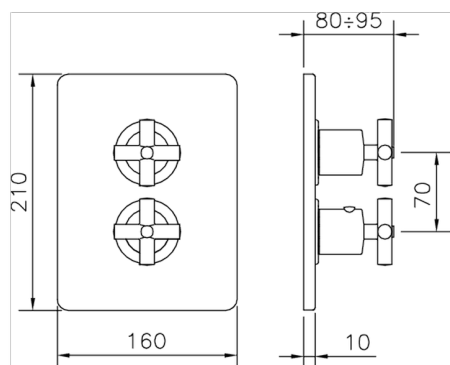

Exposed part for 2-outlet con.thermo.shower valve SUITE_SU018100

MODEL **SU018100**

Exposed part for 2-outlet thermostatic mixer, with 2-outlet diverter, without concealed part, for item ZB018101

AVAILABLE FINISHINGS

- **21** 21 Chrome
- **40** 40 Matt Black
- **2F** 2F Brushed Nickel
- **2W** 2W Brushed Gold

CHARACTERISTICS

Installation **Concealed**
Required concealed parts **ZB018101**

Thermostatic

The Huber thermostatic is your personal water manager, helping you to handle, control and save water and energy.