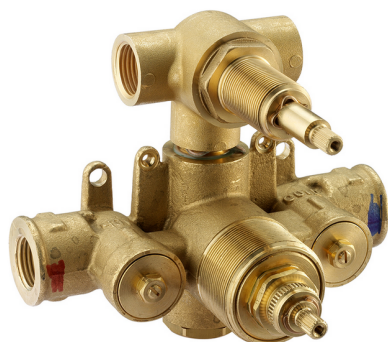

Exposed part for 2-outlet con.thermo.shower valve SUITE_SU018100

MODEL **SU018100**

Exposed part for 2-outlet thermostatic mixer, with 2-outlet diverter, without concealed part, for item ZB018101

AVAILABLE FINISHINGS

-  **21** 21 Chrome
-  **40** 40 Matt Black
-  **2F** 2F Brushed Nickel
-  **2W** 2W Brushed Gold

CHARACTERISTICS

Installation **Concealed**
 Required concealed parts **ZB018101**

Thermostatic

The Huber thermostatic is your personal water manager, helping you to handle, control and save water and energy.

MODEL **ZB018101**

2-outlet Concealed thermostatic mixer, with 2-outlet diverter, without trim kit

AVAILABLE FINISHINGS

04 04 Without finishing

CHARACTERISTICS

Installation **Concealed**

Cartridge Spare Parts **24.04A.PP**

8x20 Plus P Thermostatic Valve

Concealed **1**

Piastra/Plate/Plaque/Platte/Placa

2-3mm: XX 25-40 YY 76-91

10 mm: XX 16-31 YY 65-80

DeviaStop

The Huber Devia Stop technology allows to adjust the water flow and to direct it to the selected output point (overhead soaker, hand shower, etc).