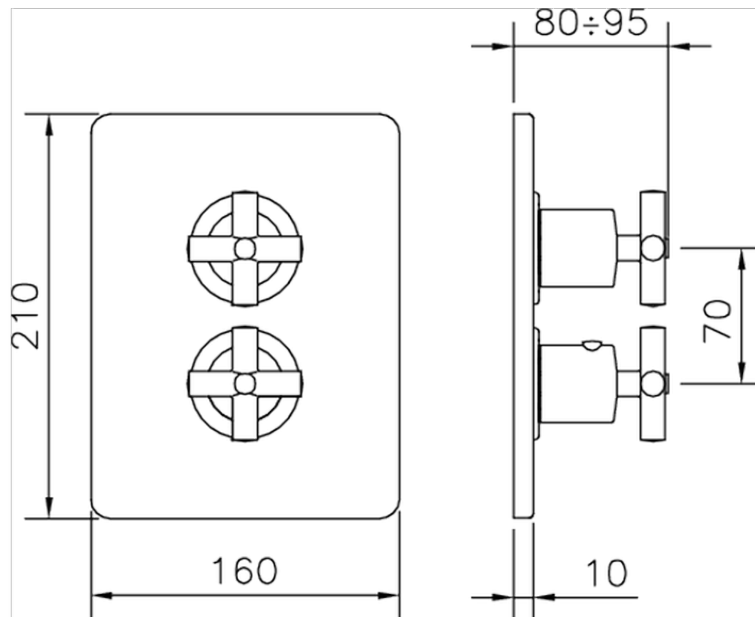

Exposed part for 2-outlet con.thermo.shower valve SUITE_SU018100

SU018100

<https://en.huberitalia.com/exposed-part-for-2-outlet-con-thermo-shower-valve-suite-su018100>

Piastra/Plate/Plaque/Platte/Placa

2-3mm: XX 25-40 YY 76-91

10 mm: XX 16-31 YY 65-80