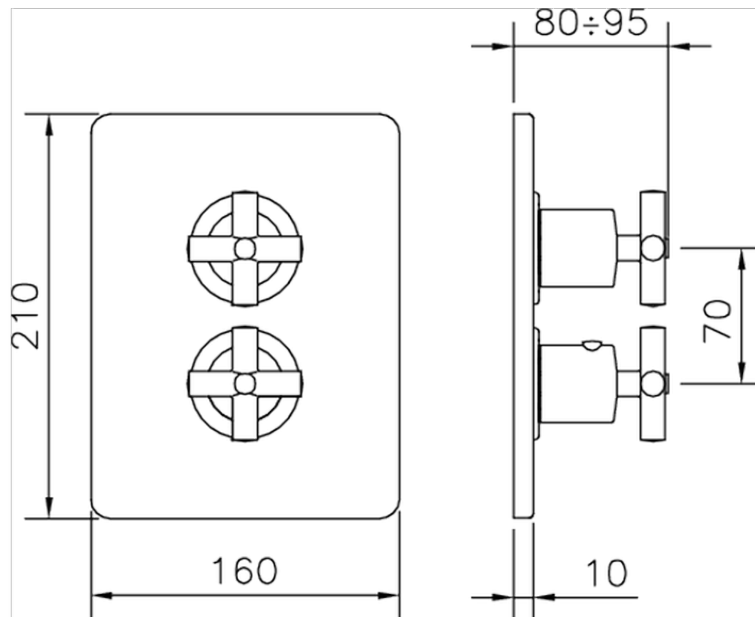

Exposed part for 2-outlet con.thermo.shower valve SUITE_SU018100

SU018100

<https://en.huberitalia.com/exposed-part-for-2-outlet-con-thermo-shower-valve-suite-su018100>

Piastra/Plate/Plaque/Platte/Placa

2-3mm: XX 25-40 YY 76-91

10 mm: XX 16-31 YY 65-80

ZB018101

<https://en.huberitalia.com/2-outlet-concealed-thermostatic-shower-valve-concealed-zb018101>

2026-05-25