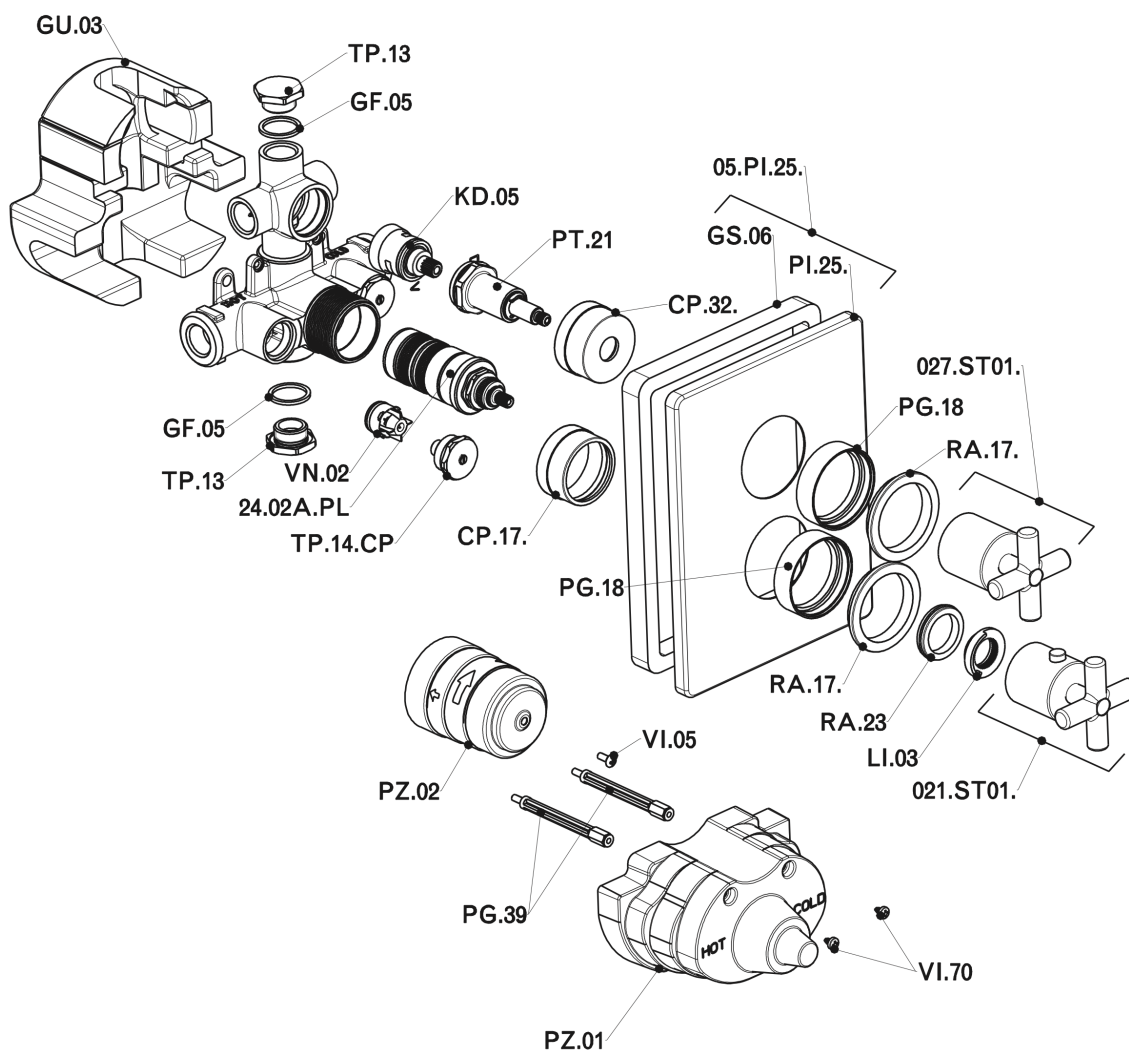

## Exposed part for 2-outlet con.thermo.shower valve SUITE\_SU018100

SU018100

<https://en.huberitalia.com/exposed-part-for-2-outlet-con-thermo-shower-valve-suite-su018100>

## 2-outlet Concealed thermostatic shower valve CONCEALED\_ZB018101

ZB018101

<https://en.huberitalia.com/2-outlet-concealed-thermostatic-shower-valve-concealed-zb018101>

2026-04-06