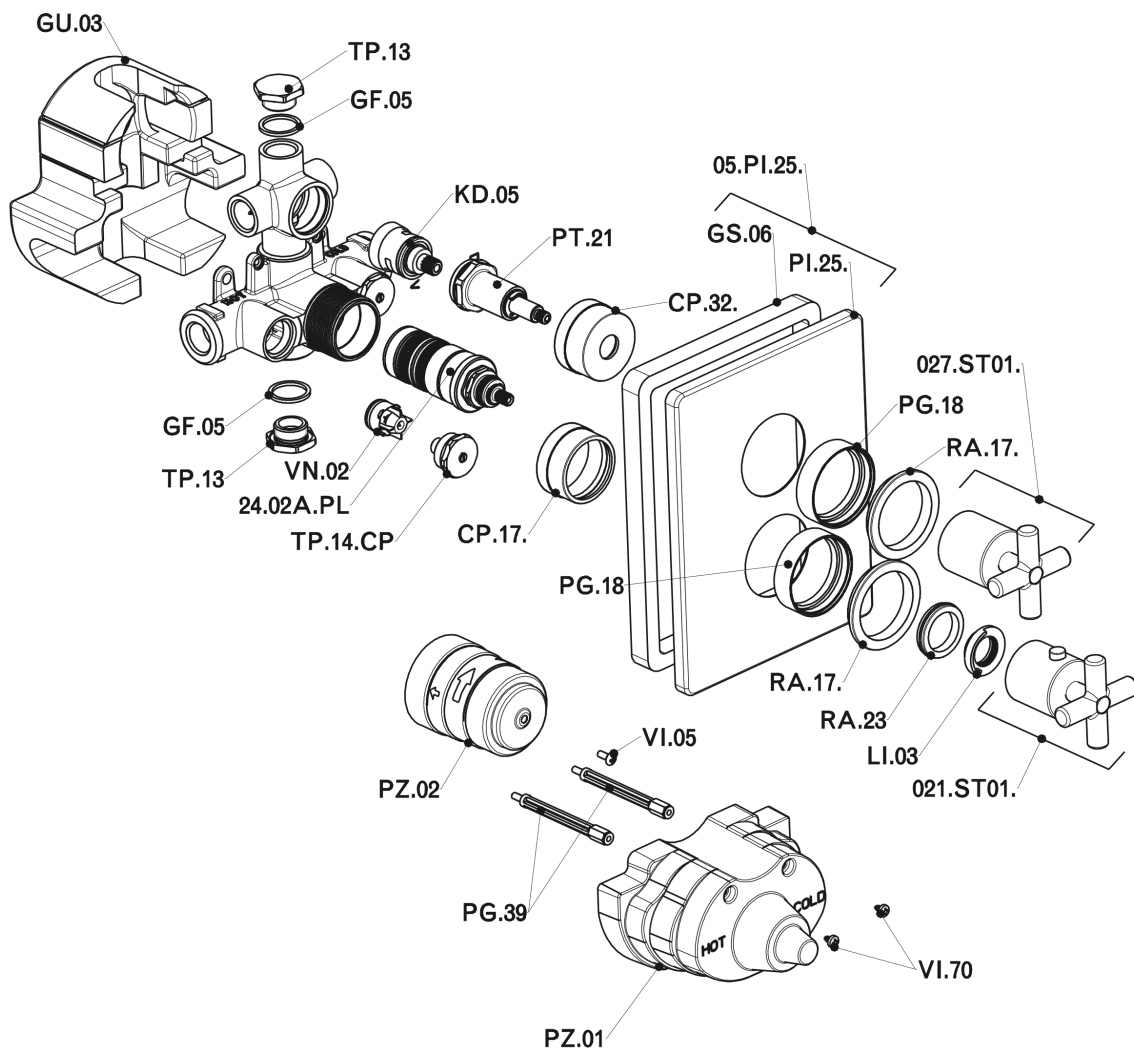

Exposed part for 2-outlet con.thermo.shower valve SUITE_SU018100

SU018100

<https://en.huberitalia.com/exposed-part-for-2-outlet-con-thermo-shower-valve-suite-su018100>

2-outlet Concealed thermostatic shower valve CONCEALED_ZB018101

ZB018101

<https://en.huberitalia.com/2-outlet-concealed-thermostatic-shower-valve-concealed-zb018101>

2026-06-10