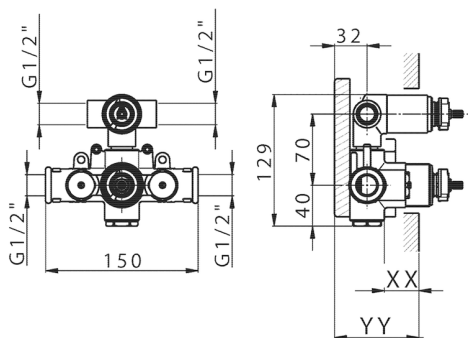

MODEL **ZB018101**

2-outlet Concealed thermostatic mixer, with 2-outlet diverter, without trim kit

AVAILABLE FINISHINGS

CHARACTERISTICS

Installation	Concealed
Cartridge Spare Parts	24.04A.PP
8x20 Plus P Thermostatic Valve	
Concealed	1

Piastra/Plate/Plaque/Platte/Placa

2-3mm: XX 25-40 YY 76-91

10 mm: XX 16-31 YY 65-80

DeviaStop

The Huber Devia Stop technology allows to adjust the water flow and to direct it to the selected output point (overhead soaker, hand shower, etc).