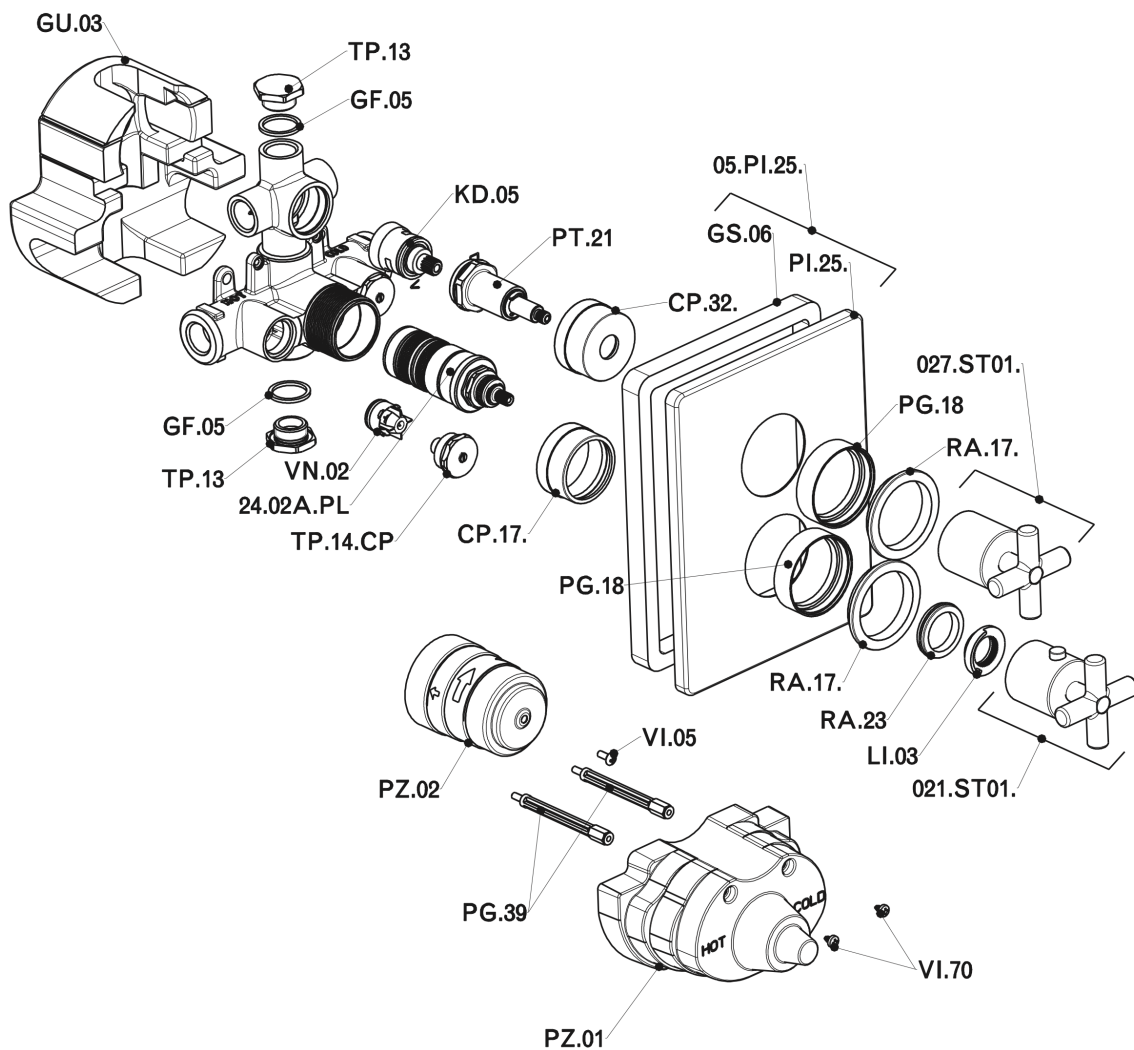

Exposed part for 2-outlet con.thermo.shower valve SUITE_SU018100

MODEL **SU018100**

Exposed part for 2-outlet thermostatic mixer, with 2-outlet diverter, without concealed part, for item ZB018101

AVAILABLE FINISHINGS

Exposed part for 2-outlet con.thermo.shower valve SUITE_SU018100

SU018100

<https://en.huberitalia.com/exposed-part-for-2-outlet-con-thermo-shower-valve-suite-su018100>

2-outlet Concealed thermostatic shower valve CONCEALED_ZB018101

MODEL **ZB018101**

2-outlet Concealed thermostatic mixer, with 2-outlet diverter, without trim kit

AVAILABLE FINISHINGS

CHARACTERISTICS

Installation	Concealed
Cartridge Spare Parts	24.04A.PP
8x20 Plus P Thermostatic Valve	
Concealed	1

Piastra/Plate/Plaque/Platte/Placa

2-3mm: XX 25-40 YY 76-91

10 mm: XX 16-31 YY 65-80

DeviaStop

The Huber Devia Stop technology allows to adjust the water flow and to direct it to the selected output point (overhead soaker, hand shower, etc).