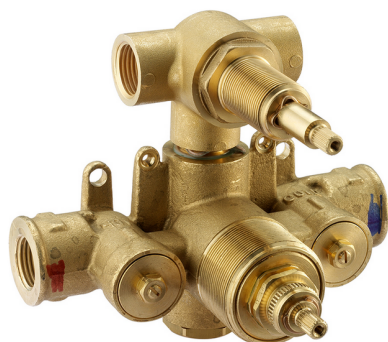

Exposed part for 2-outlet con.thermo.shower valve SUITE_SU018100

MODEL **SU018100**

Exposed part for 2-outlet thermostatic mixer, with 2-outlet diverter, without concealed part, for item ZB018101

AVAILABLE FINISHINGS

-  **21** 21 Chrome
-  **40** 40 Matt Black
-  **2F** 2F Brushed Nickel
-  **2W** 2W Brushed Gold

CHARACTERISTICS

Installation **Concealed**
 Required concealed parts **ZB018101**

Thermostatic

The Huber thermostatic is your personal water manager, helping you to handle, control and save water and energy.

Exposed part for 2-outlet con.thermo.shower valve SUITE_SU018100

SU018100

<https://en.huberitalia.com/exposed-part-for-2-outlet-con-thermo-shower-valve-suite-su018100>

2-outlet Concealed thermostatic shower valve CONCEALED_ZB018101

MODEL **ZB018101**

2-outlet Concealed thermostatic mixer, with 2-outlet diverter, without trim kit

AVAILABLE FINISHINGS

CHARACTERISTICS

Installation	Concealed
Cartridge Spare Parts	24.04A.PP
8x20 Plus P Thermostatic Valve	
Concealed	1