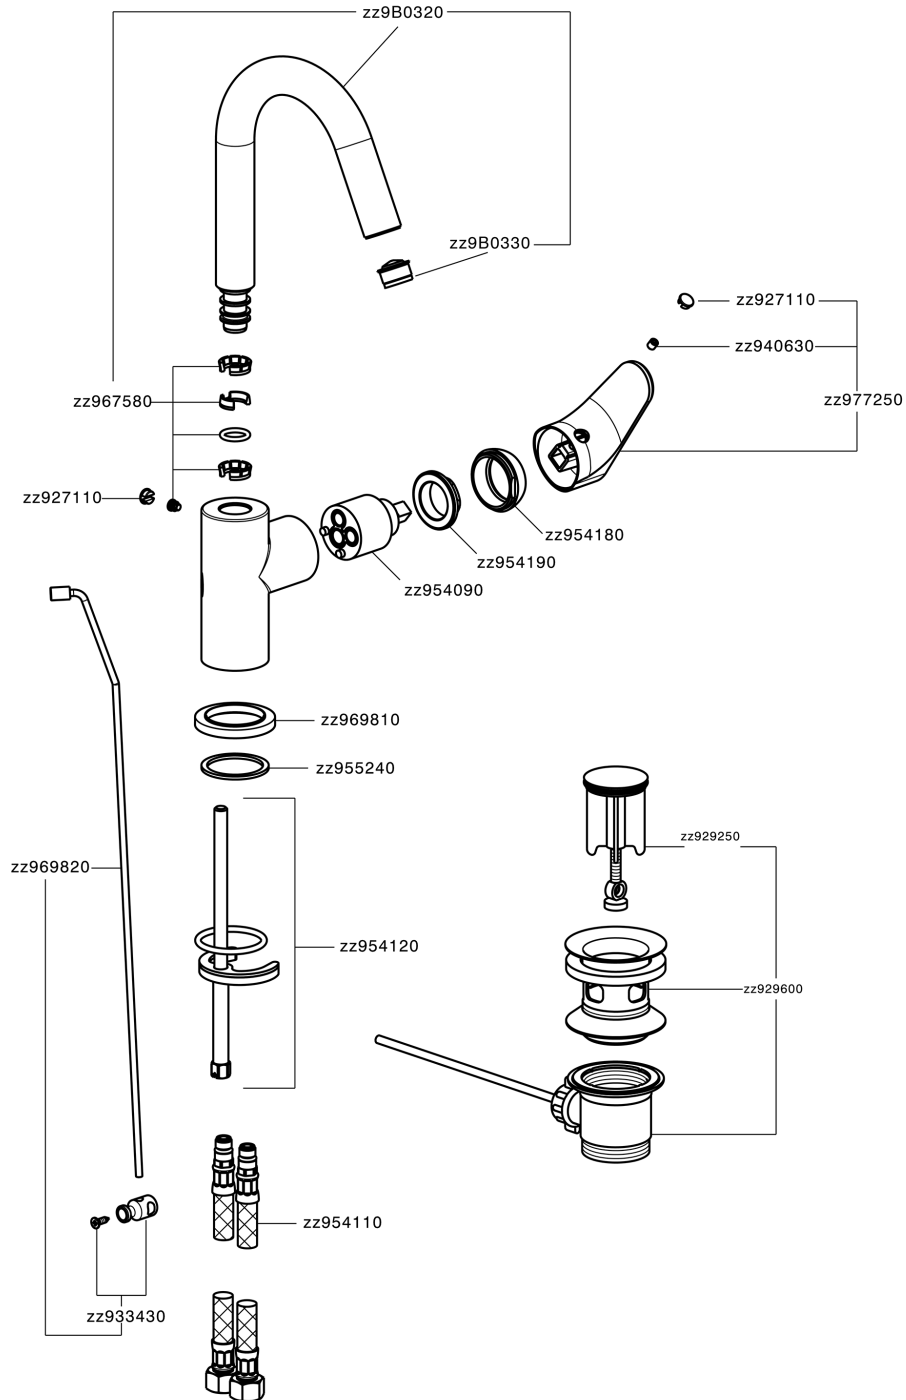

Single lever washbasin mixer EnergySave H3_AH000475

MODEL **AH000475**

Single lever washbasin mixer EnergySave, with 1"1/4 automatic pop up waste, G 3/8" stainless steel flexible hoses

AVAILABLE FINISHINGS

-  **21** 21 Chrome
-  **2F** 2F Brushed Nickel
-  **40** 40 Matt Black

CHARACTERISTICS

Cartridge Spare Parts **ZZ95409000**

35 mm Cartridge

EcoStop

EcoStop feature limits water flow to approximately 50% of maximum output with one point of resistance on setting. Push slightly past the middle stop only when full water output is required. This will save water up to 50%.

EnergySave

Thanks to the EnergySave device, only cold water will be drawn if the lever is operated in the central position, so that the water heater will not be engaged and no hot water wasted, leading to considerable savings in energy and costs. The temperature can be adjusted by rotating the lever to the left, until the desired temperature is reached.

Single lever washbasin mixer EnergySave H3_AH000475

AH000475

<https://en.huberitalia.com/single-lever-washbasin-mixer-energysave-h3-ah000475>

2024-12-18