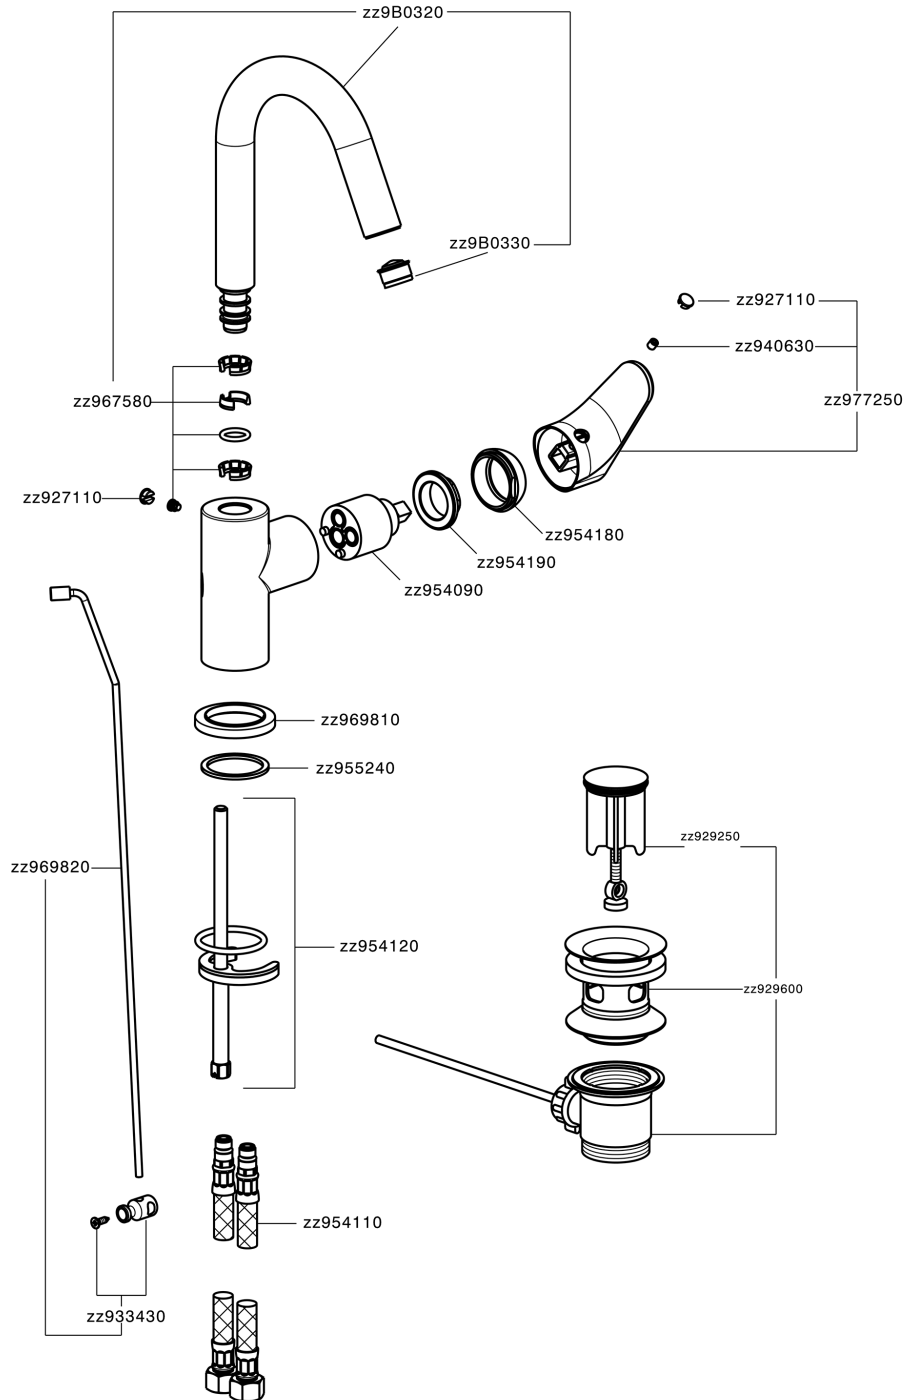

Single lever washbasin mixer EnergySave H3_AH000475

MODEL **AH000475**

Single lever washbasin mixer EnergySave, with 1"1/4 automatic pop up waste, G 3/8" stainless steel flexible hoses

AVAILABLE FINISHINGS

-  **21** 21 Chrome
-  **2F** 2F Brushed Nickel
-  **40** 40 Matt Black

CHARACTERISTICS

Cartridge Spare Parts **ZZ95409000**

35 mm Cartridge

EcoStop

EcoStop feature limits water flow to approximately 50% of maximum output with one point of resistance on setting. Push slightly past the middle stop only when full water output is required. This will save water up to 50%.

EnergySave

Thanks to the EnergySave device, only cold water will be drawn if the lever is operated in the central position, so that the water heater will not be engaged and no hot water wasted, leading to considerable savings in energy and costs. The temperature can be adjusted by rotating the lever to the left, until the desired temperature is reached.

Single lever washbasin mixer EnergySave H3_AH000475

AH000475

<https://en.huberitalia.com/single-lever-washbasin-mixer-energysave-h3-ah000475>

2024-12-19