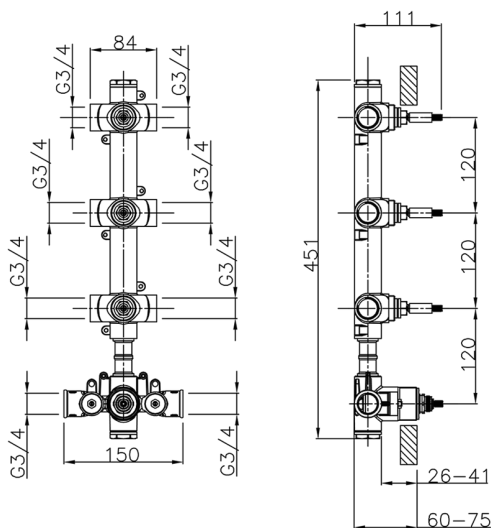

## 3 Function Concealed Thermostatic Built-in Part CONCEALED\_ZB01V300

MODEL **ZB01V300**

3 Function Concealed Thermostatic Built-in Part

AVAILABLE FINISHINGS

CHARACTERISTICS

Installation **Concealed**

Cartridge Spare Parts **23.51A.HF**

**HF Thermostatic Valve**

Concealed **1**