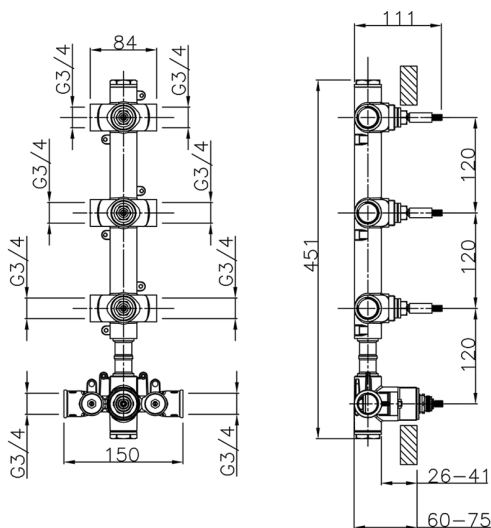

## 3 Function Concealed Thermostatic Built-in Part CONCEALED\_ZB01V300

MODEL **ZB01V300**

3 Function Concealed Thermostatic Built-in Part

AVAILABLE FINISHINGS

**04** 04 Without finishing

CHARACTERISTICS

Installation **Concealed**

Cartridge Spare Parts **23.51A.HF**

**HF Thermostatic Valve**

Concealed **1**