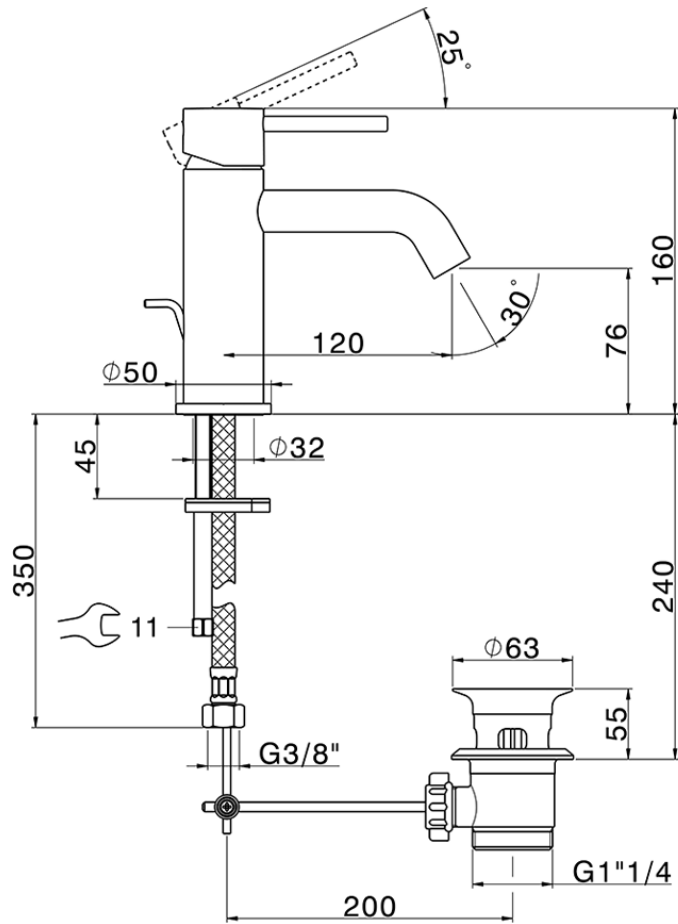

Single lever washbasin mixer NUOVA KIRUNA_K2000510

K2000510

<https://en.huberitalia.com/single-lever-washbasin-mixer-nuova-kiruna-k2000510>

2025-01-05