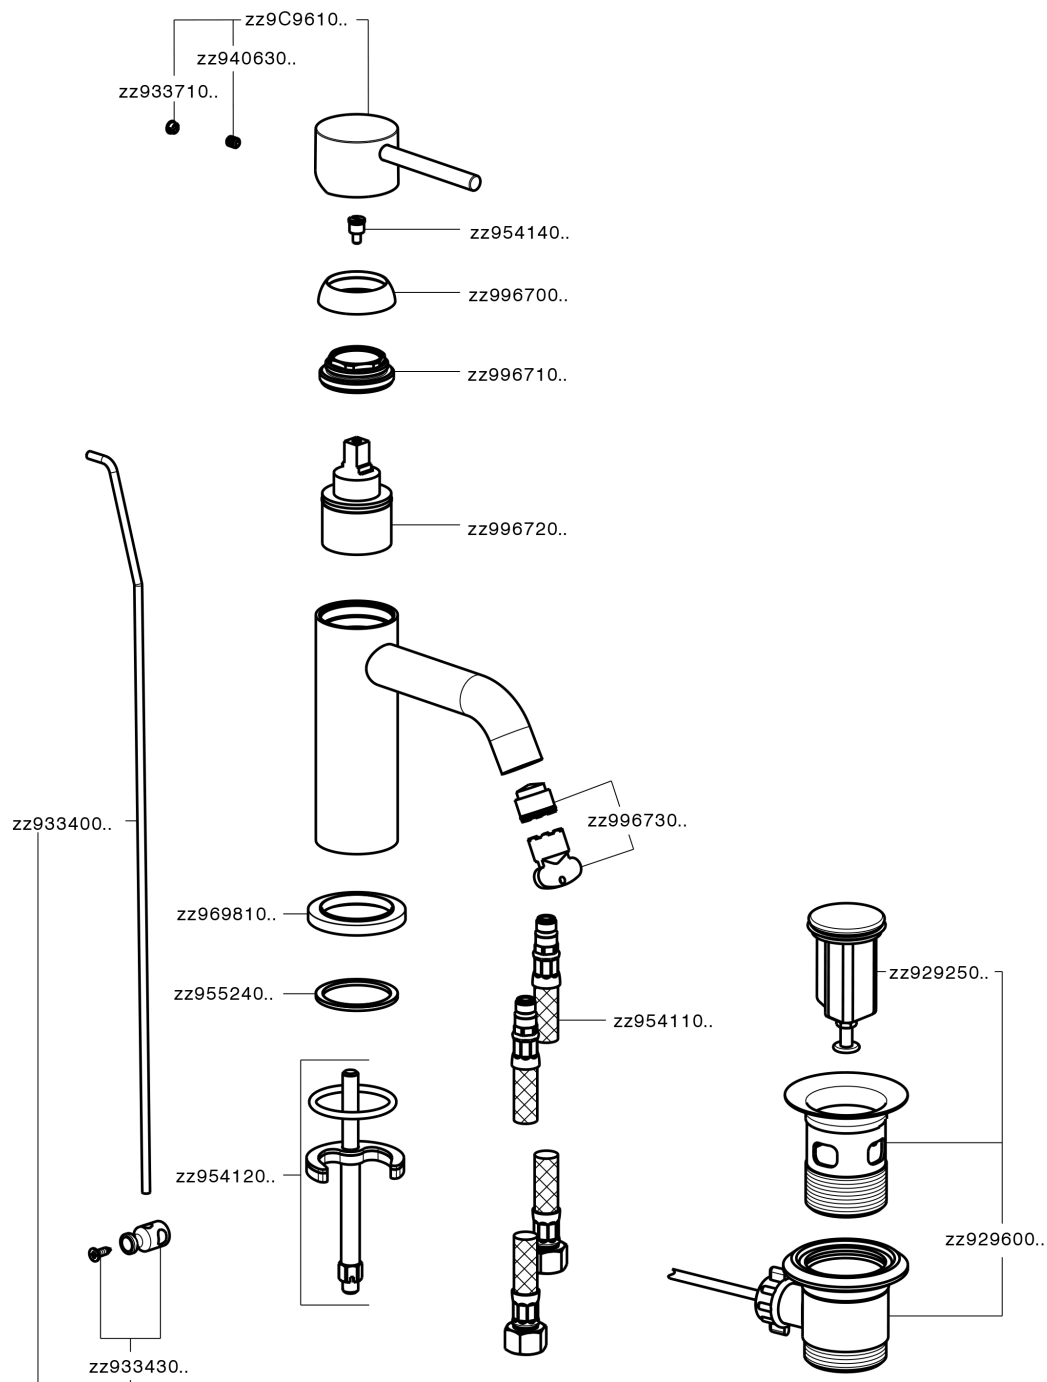

Single lever washbasin mixer NUOVA KIRUNA_K2000510

K2000510

<https://en.huberitalia.com/single-lever-washbasin-mixer-nuova-kiruna-k2000510>

2025-01-05