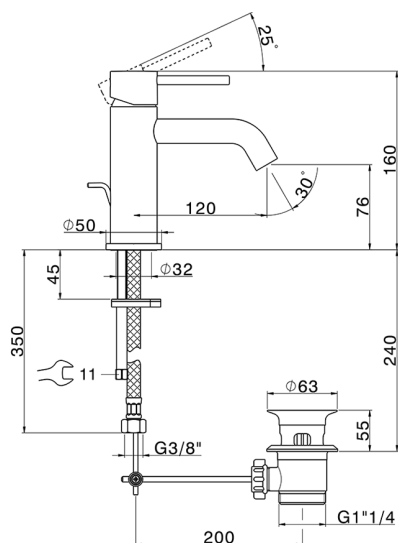

## Single lever washbasin mixer NUOVA KIRUNA\_K2000510

MODEL **K2000510**

Single lever washbasin mixer, with 1"1/4 automatic pop-up waste, G.3/8" stainless steel flexible hoses

### CHARACTERISTICS

Cartridge Spare Parts **ZZ99672000**

**35 mm Cartridge**

### EcoStop

EcoStop feature limits water flow to approximately 50% of maximum output with one point of resistance on setting. Push slightly past the middle stop only when full water output is required. This will save water up to 50%.

## Single lever washbasin mixer NUOVA KIRUNA\_K2000510

K2000510

<https://en.huberitalia.com/single-lever-washbasin-mixer-nuova-kiruna-k2000510>

2025-01-05