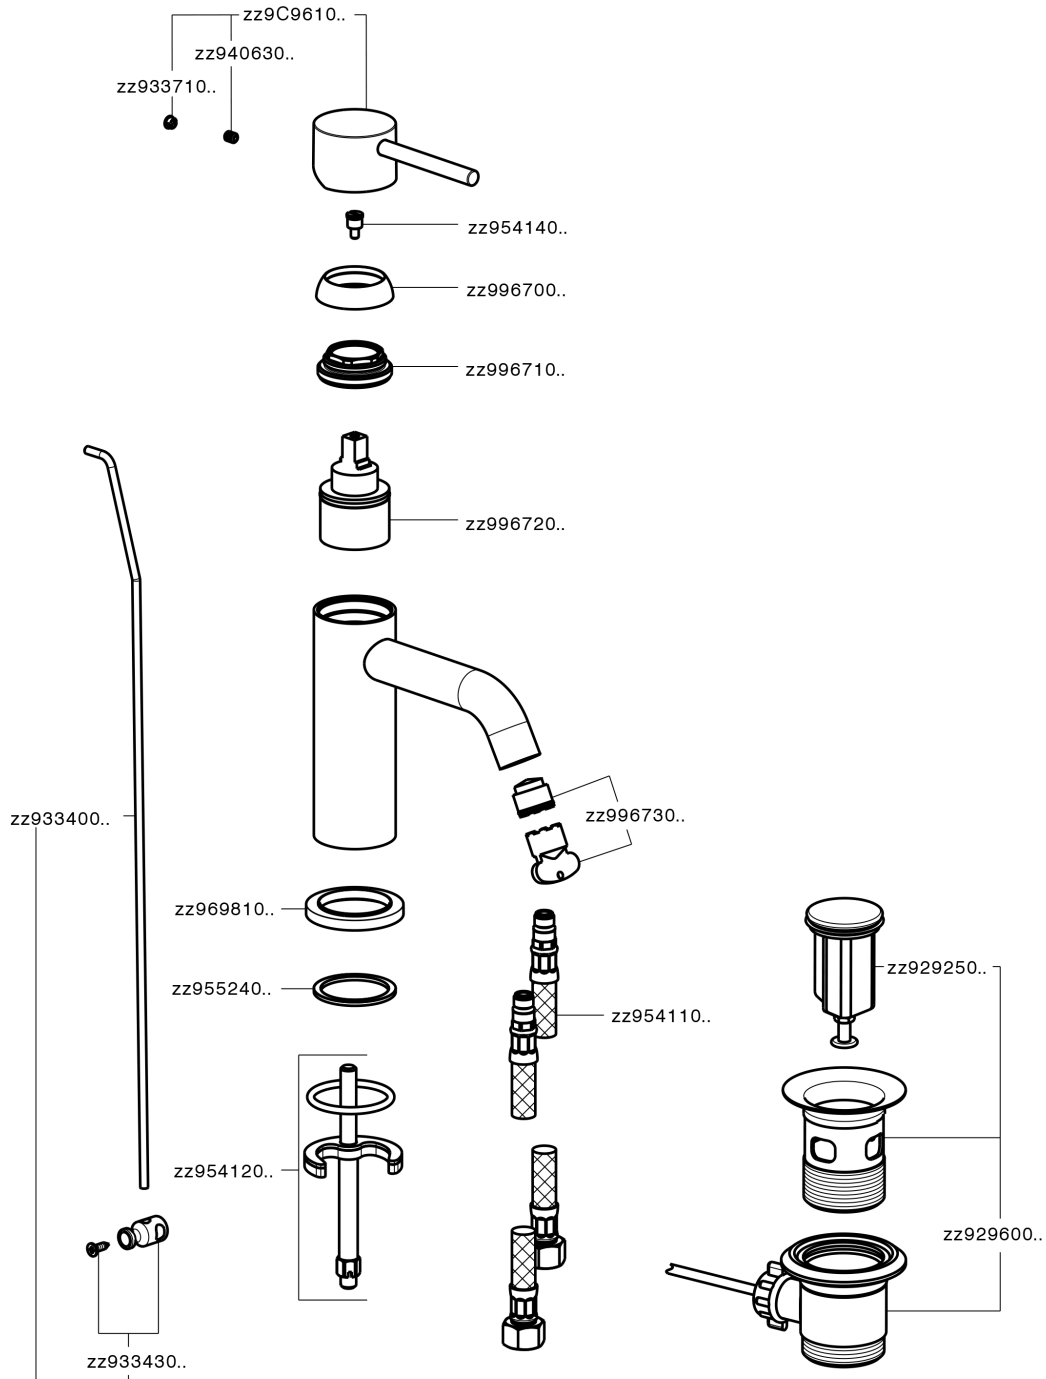

## Single lever washbasin mixer NUOVA KIRUNA\_K2000510

MODEL **K2000510**

Single lever washbasin mixer, with 1"1/4 automatic pop-up waste, G.3/8" stainless steel flexible hoses

### CHARACTERISTICS

Cartridge Spare Parts **ZZ99672000**

**35 mm Cartridge**

### EcoStop

EcoStop feature limits water flow to approximately 50% of maximum output with one point of resistance on setting. Push slightly past the middle stop only when full water output is required. This will save water up to 50%.

## Single lever washbasin mixer NUOVA KIRUNA\_K2000510

K2000510

<https://en.huberitalia.com/single-lever-washbasin-mixer-nuova-kiruna-k2000510>

2025-01-05