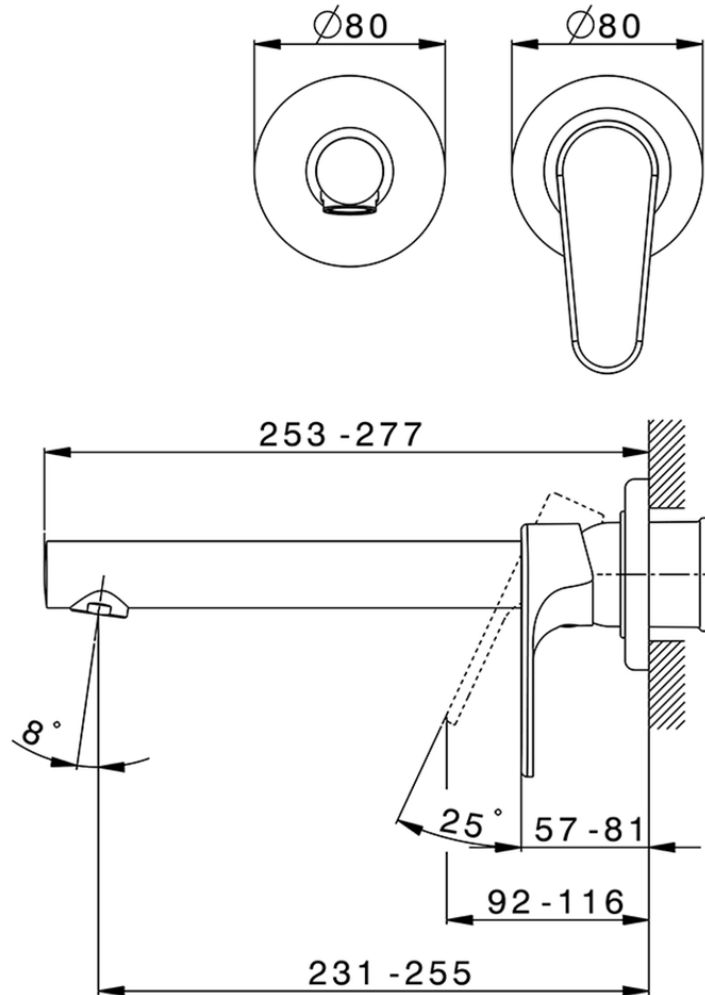

Exposed part for single lever washbasin valve H3\_AH005512

AH005512

<https://en.huberitalia.com/exposed-part-for-single-lever-washbasin-valve-h3-ah005512>

Piastra/Plate/Plaque/Platte/Placa

2-3mm: XX 56-76

10mm: XX 48-68