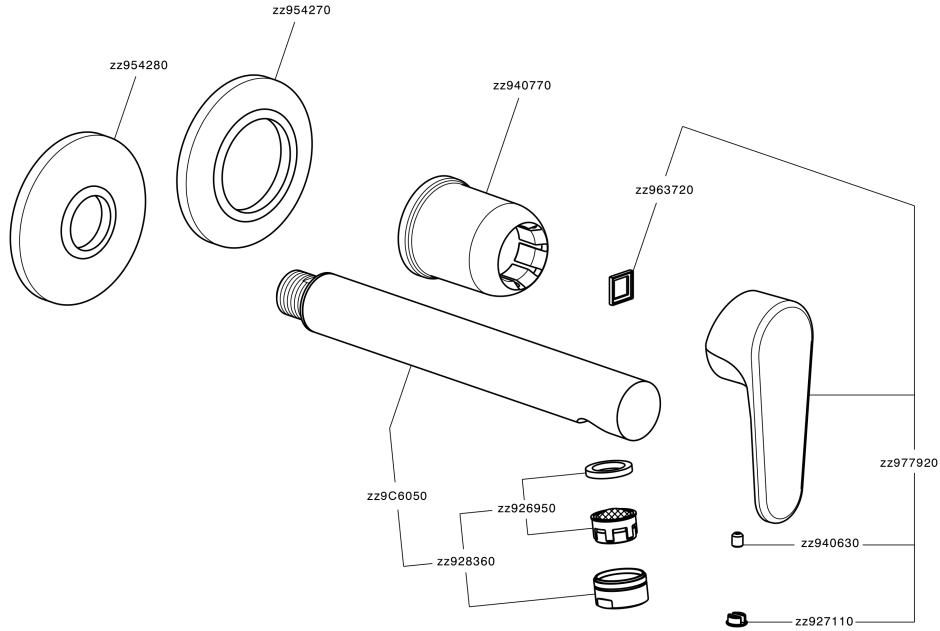

Exposed part for single lever washbasin valve H3_AH005512

AH005512

<https://en.huberitalia.com/exposed-part-for-single-lever-washbasin-valve-h3-ah005512>

Concealed single lever washbasin mixer Easy-Box CONCEALED_ZB002450

ZB002450

<https://en.huberitalia.com/concealed-single-lever-washbasin-mixer-easy-box-concealed-zb002450>

2024-12-27