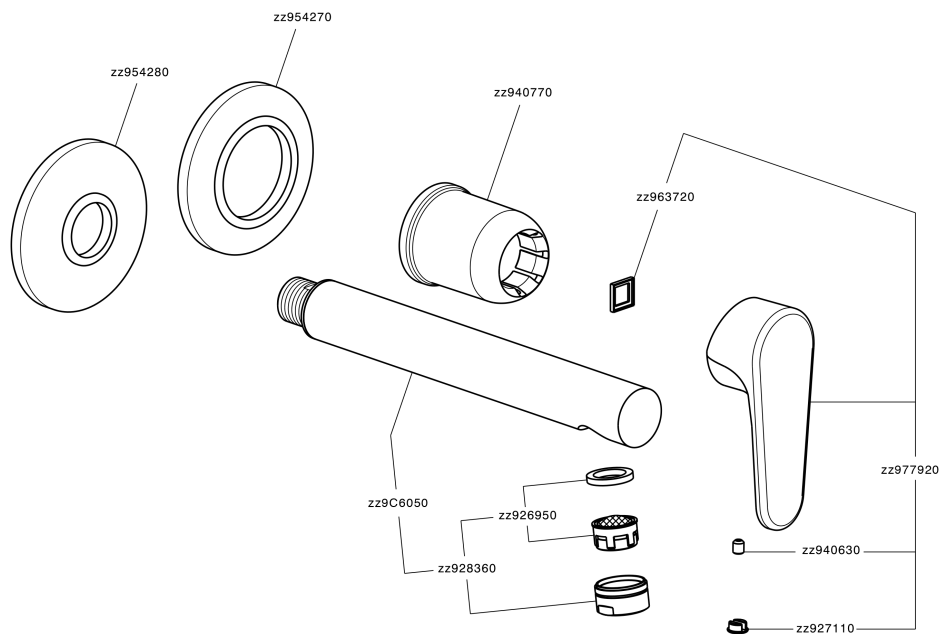

## Exposed part for single lever washbasin valve H3\_AH005512

MODEL **AH005512**

Exposed part for single lever washbasin valve, without concealed part, spout L.250 mm, for item Easy-Box ZB002450 and art. ZB025510

## Exposed part for single lever washbasin valve H3\_AH005512

AH005512

<https://en.huberitalia.com/exposed-part-for-single-lever-washbasin-valve-h3-ah005512>

## Concealed single lever washbasin mixer Easy-Box CONCEALED\_ZB002450

MODEL **ZB002450**

Concealed single lever washbasin mixer  
Easy-Box, with protection guard box, without trim kit

AVAILABLE FINISHINGS

CHARACTERISTICS

Concealed **1**  
Cartridge Spare Parts **ZZ95409000**  
**35 mm Cartridge**

Piastra/Plate/Plaque/Platte/Placa

2-3mm: XX 56-76

10mm: XX 48-68