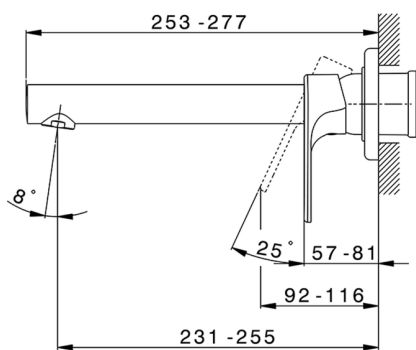

Exposed part for single lever washbasin valve H3_AH005512

MODEL **AH005512**

Exposed part for single lever washbasin valve, without concealed part, spout L.250 mm, for item Easy-Box ZB002450 and art. ZB025510

AVAILABLE FINISHINGS

- **21** 21 Chrome
- **2F** 2F Brushed Nickel
- **40** 40 Matt Black

CHARACTERISTICS

Installation **Concealed**
Required concealed parts **ZB002450**