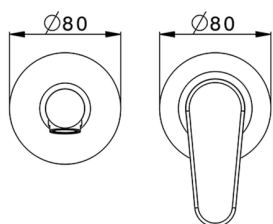

Exposed part for single lever washbasin valve H3_AH005512

MODEL **AH005512**

Exposed part for single lever washbasin valve, without concealed part, spout L.250 mm, for item Easy-Box ZB002450 and art. ZB025510

AVAILABLE FINISHINGS

- **21** 21 Chrome
- **2F** 2F Brushed Nickel
- **40** 40 Matt Black

CHARACTERISTICS

Installation **Concealed**
Required concealed parts **ZB002450**