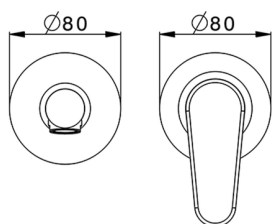

Exposed part for single lever washbasin valve H3_AH005512

MODEL **AH005512**

Exposed part for single lever washbasin valve, without concealed part, spout L.250 mm, for item Easy-Box ZB002450 and art. ZB025510

AVAILABLE FINISHINGS

-  **21** 21 Chrome
-  **2F** 2F Brushed Nickel
-  **40** 40 Matt Black

CHARACTERISTICS

Installation **Concealed**
 Required concealed parts **ZB002450**

Exposed part for single lever washbasin valve H3_AH005512

AH005512

<https://en.huberitalia.com/exposed-part-for-single-lever-washbasin-valve-h3-ah005512>

Concealed single lever washbasin mixer Easy-Box CONCEALED_ZB002450

MODEL **ZB002450**

Concealed single lever washbasin mixer
Easy-Box, with protection guard box, without trim kit

AVAILABLE FINISHINGS

CHARACTERISTICS

Concealed **1**
Cartridge Spare Parts **ZZ95409000**
35 mm Cartridge

Piastra/Plate/Plaque/Platte/Placa

2-3mm: XX 56-76

10mm: XX 48-68

EcoStop

EcoStop feature limits water flow to approximately 50% of maximum output with one point of resistance on setting. Push slightly past the middle stop only when full water output is required. This will save water up to 50%.