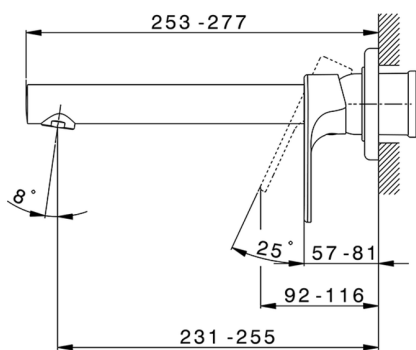

Exposed part for single lever washbasin valve H3_AH005512

MODEL **AH005512**

Exposed part for single lever washbasin valve, without concealed part, spout L.250 mm, for item Easy-Box ZB002450 and art. ZB025510

AVAILABLE FINISHINGS

-  **21** 21 Chrome
-  **2F** 2F Brushed Nickel
-  **40** 40 Matt Black

CHARACTERISTICS

Installation **Concealed**
 Required concealed parts **ZB002450**

Exposed part for single lever washbasin valve H3_AH005512

AH005512

<https://en.huberitalia.com/exposed-part-for-single-lever-washbasin-valve-h3-ah005512>

Concealed single lever washbasin mixer Easy-Box CONCEALED_ZB002450

MODEL **ZB002450**

Concealed single lever washbasin mixer
Easy-Box, with protection guard box, without trim kit

AVAILABLE FINISHINGS

CHARACTERISTICS

Concealed **1**
Cartridge Spare Parts **ZZ95409000**
35 mm Cartridge

Piastra/Plate/Plaque/Platte/Placa

2-3mm: XX 56-76

10mm: XX 48-68

EcoStop

EcoStop feature limits water flow to approximately 50% of maximum output with one point of resistance on setting. Push slightly past the middle stop only when full water output is required. This will save water up to 50%.