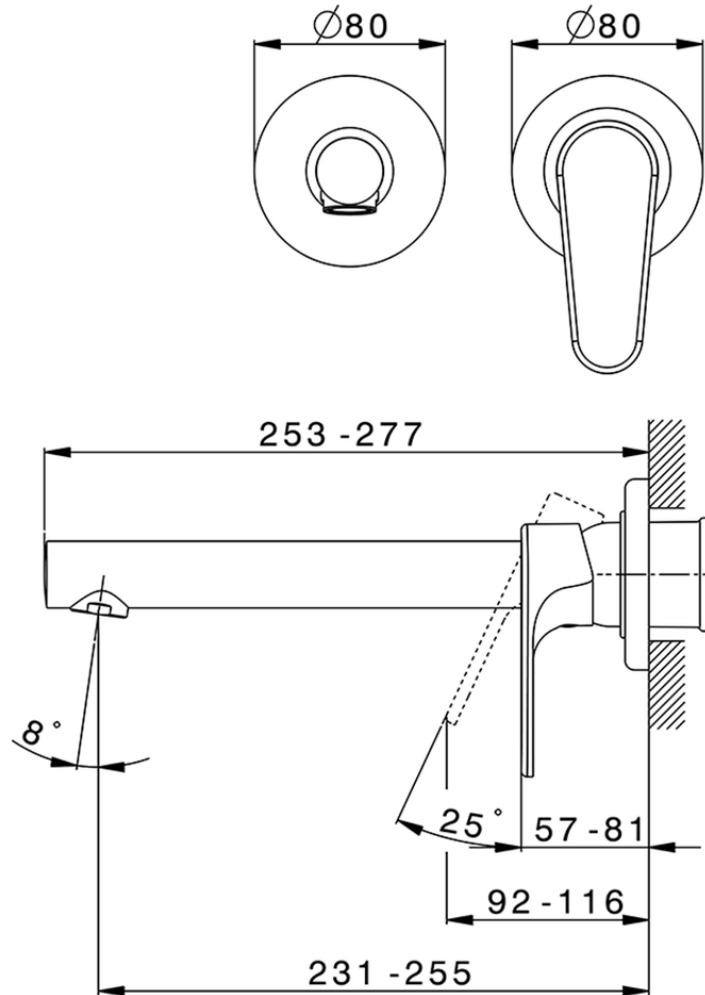

Exposed part for single lever washbasin valve H3_AH005512

AH005512

<https://en.huberitalia.com/exposed-part-for-single-lever-washbasin-valve-h3-ah005512>

Piastra/Plate/Plaque/Platte/Placa

2-3mm: XX 56-76

10mm: XX 48-68