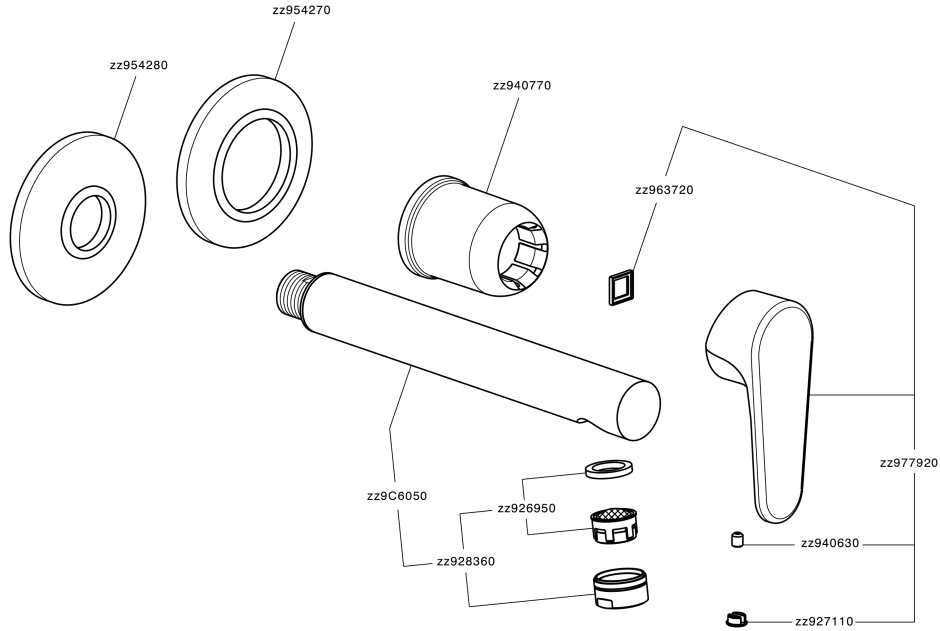

Exposed part for single lever washbasin valve H3_AH005512

AH005512

<https://en.huberitalia.com/exposed-part-for-single-lever-washbasin-valve-h3-ah005512>

Concealed single lever washbasin mixer Easy-Box CONCEALED_ZB002450

ZB002450

<https://en.huberitalia.com/concealed-single-lever-washbasin-mixer-easy-box-concealed-zb002450>

2025-01-14