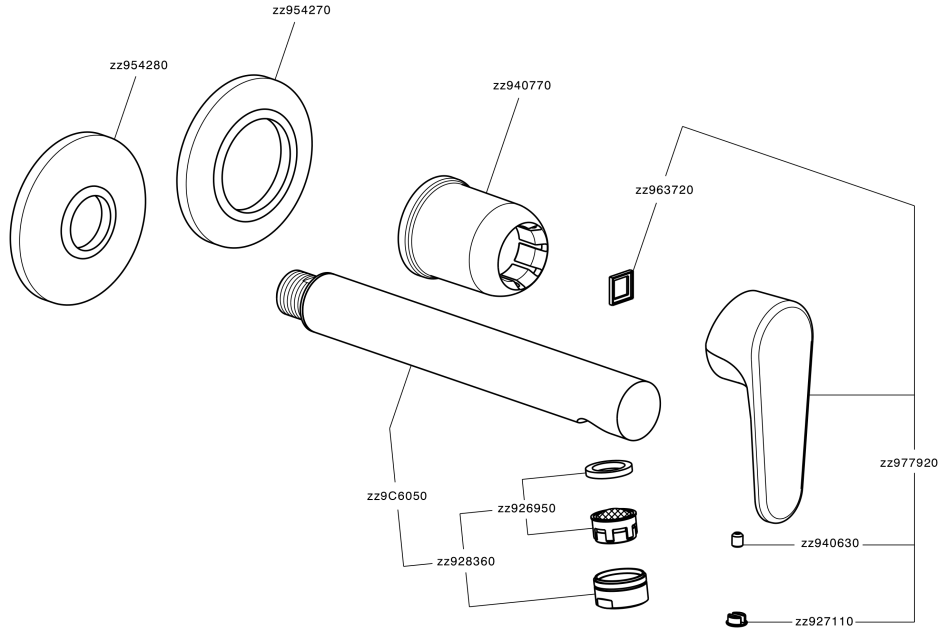

Exposed part for single lever washbasin valve H3_AH005512

MODEL **AH005512**

Exposed part for single lever washbasin valve, without concealed part, spout L.250 mm, for item Easy-Box ZB002450 and art. ZB025510

AVAILABLE FINISHINGS

-  **21** 21 Chrome
-  **2F** 2F Brushed Nickel
-  **40** 40 Matt Black

CHARACTERISTICS

Installation **Concealed**
 Required concealed parts **ZB002450**

Exposed part for single lever washbasin valve H3_AH005512

AH005512

<https://en.huberitalia.com/exposed-part-for-single-lever-washbasin-valve-h3-ah005512>

Concealed single lever washbasin mixer Easy-Box CONCEALED_ZB002450

MODEL **ZB002450**

Concealed single lever washbasin mixer
Easy-Box, with protection guard box, without trim kit

AVAILABLE FINISHINGS

CHARACTERISTICS

Concealed **1**
Cartridge Spare Parts **ZZ95409000**
35 mm Cartridge

Piastra/Plate/Plaque/Platte/Placa

2-3mm: XX 56-76

10mm: XX 48-68

EcoStop

EcoStop feature limits water flow to approximately 50% of maximum output with one point of resistance on setting. Push slightly past the middle stop only when full water output is required. This will save water up to 50%.