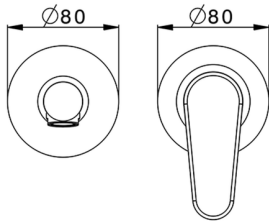

Exposed part for single lever washbasin valve H3_AH005512

MODEL **AH005512**

Exposed part for single lever washbasin valve, without concealed part, spout L.250 mm, for item Easy-Box ZB002450 and art. ZB025510

AVAILABLE FINISHINGS

-  **21** 21 Chrome
-  **2F** 2F Brushed Nickel
-  **40** 40 Matt Black

CHARACTERISTICS

Installation **Concealed**
 Required concealed parts **ZB002450**

Exposed part for single lever washbasin valve H3_AH005512

AH005512

<https://en.huberitalia.com/exposed-part-for-single-lever-washbasin-valve-h3-ah005512>

Concealed single lever washbasin mixer Easy-Box CONCEALED_ZB002450

MODEL **ZB002450**

Concealed single lever washbasin mixer
Easy-Box, with protection guard box, without trim kit

AVAILABLE FINISHINGS

CHARACTERISTICS

Concealed **1**
Cartridge Spare Parts **ZZ95409000**
35 mm Cartridge

Piastra/Plate/Plaque/Platte/Placa

2-3mm: XX 56-76

10mm: XX 48-68

EcoStop

EcoStop feature limits water flow to approximately 50% of maximum output with one point of resistance on setting. Push slightly past the middle stop only when full water output is required. This will save water up to 50%.