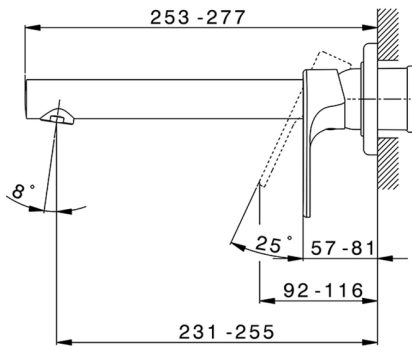

Exposed part for single lever washbasin valve H3_AH005512

MODEL **AH005512**

Exposed part for single lever washbasin valve, without concealed part, spout L.250 mm, for item Easy-Box ZB002450 and art. ZB025510

AVAILABLE FINISHINGS

-  **21** 21 Chrome
-  **2F** 2F Brushed Nickel
-  **40** 40 Matt Black

CHARACTERISTICS

Installation **Concealed**
 Required concealed parts **ZB002450**

Exposed part for single lever washbasin valve H3_AH005512

AH005512

<https://en.huberitalia.com/exposed-part-for-single-lever-washbasin-valve-h3-ah005512>

Concealed single lever washbasin mixer Easy-Box CONCEALED_ZB002450

MODEL **ZB002450**

Concealed single lever washbasin mixer
Easy-Box, with protection guard box, without trim kit

AVAILABLE FINISHINGS

CHARACTERISTICS

Concealed **1**
Cartridge Spare Parts **ZZ95409000**
35 mm Cartridge

Piastra/Plate/Plaque/Platte/Placa

2-3mm: XX 56-76

10mm: XX 48-68

EcoStop

EcoStop feature limits water flow to approximately 50% of maximum output with one point of resistance on setting. Push slightly past the middle stop only when full water output is required. This will save water up to 50%.