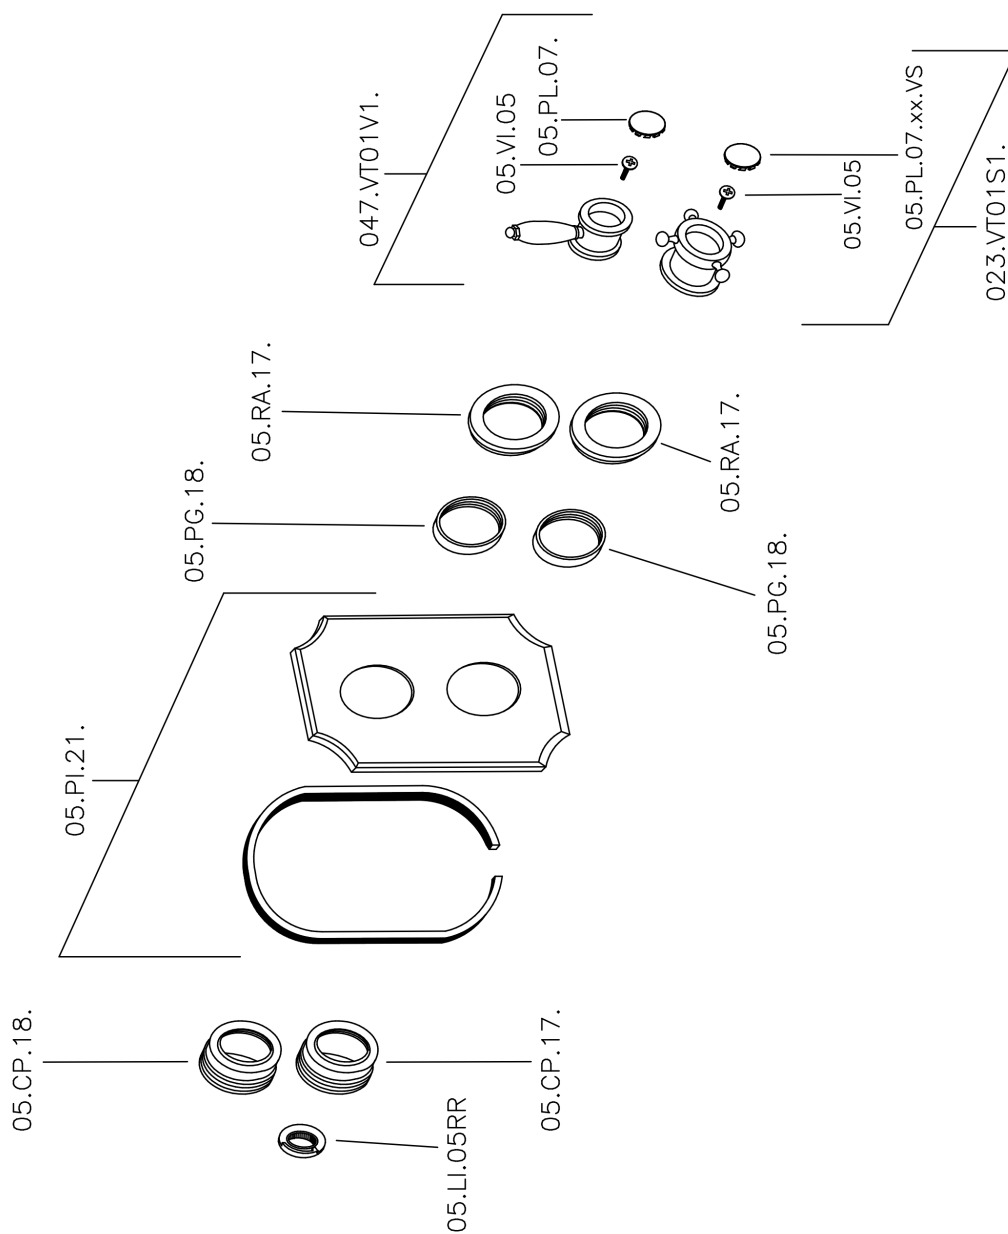

Exposed part for 1-outlet con.thermo.shower valve THERMO_VT007280

VT007280

<https://en.huberitalia.com/exposed-part-for-1-outlet-con-thermo-shower-valve-thermo-vt007280>

1-outlet Concealed thermostatic shower valve CONCEALED_ZB007341

ZB007341

<https://en.huberitalia.com/1-outlet-concealed-thermostatic-shower-valve-concealed-zb007341>

1-outlet Concealed thermostatic shower valve CONCEALED_ZB007281

ZB007281

<https://en.huberitalia.com/1-outlet-concealed-thermostatic-shower-valve-concealed-zb007281>