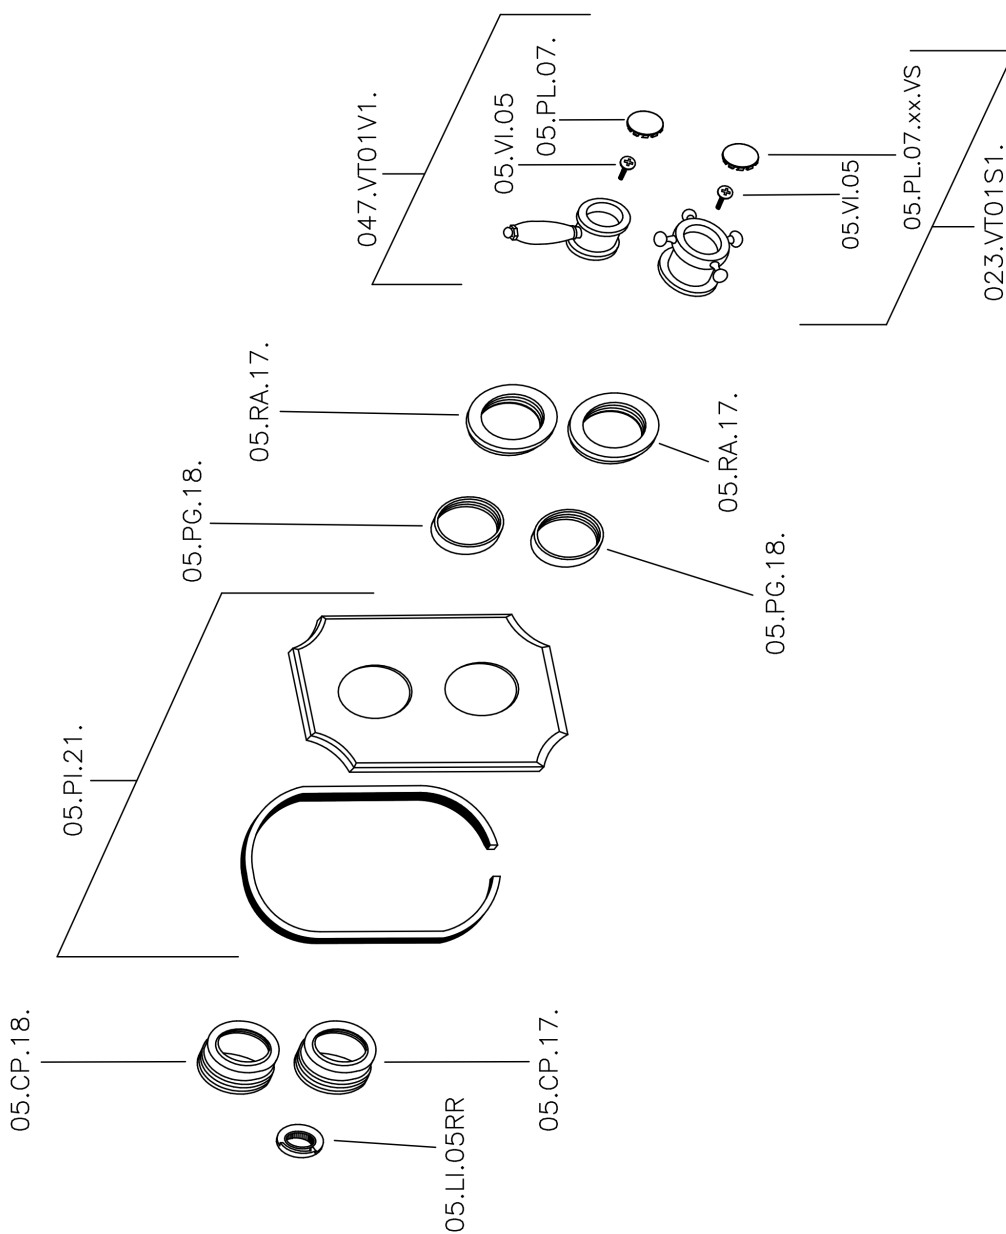

Exposed part for 1-outlet con.thermo.shower valve THERMO_VT007280

VT007280

<https://en.huberitalia.com/exposed-part-for-1-outlet-con-thermo-shower-valve-thermo-vt007280>

1-outlet Concealed thermostatic shower valve CONCEALED_ZB007341

ZB007341

<https://en.huberitalia.com/1-outlet-concealed-thermostatic-shower-valve-concealed-zb007341>

1-outlet Concealed thermostatic shower valve CONCEALED_ZB007281

ZB007281

<https://en.huberitalia.com/1-outlet-concealed-thermostatic-shower-valve-concealed-zb007281>