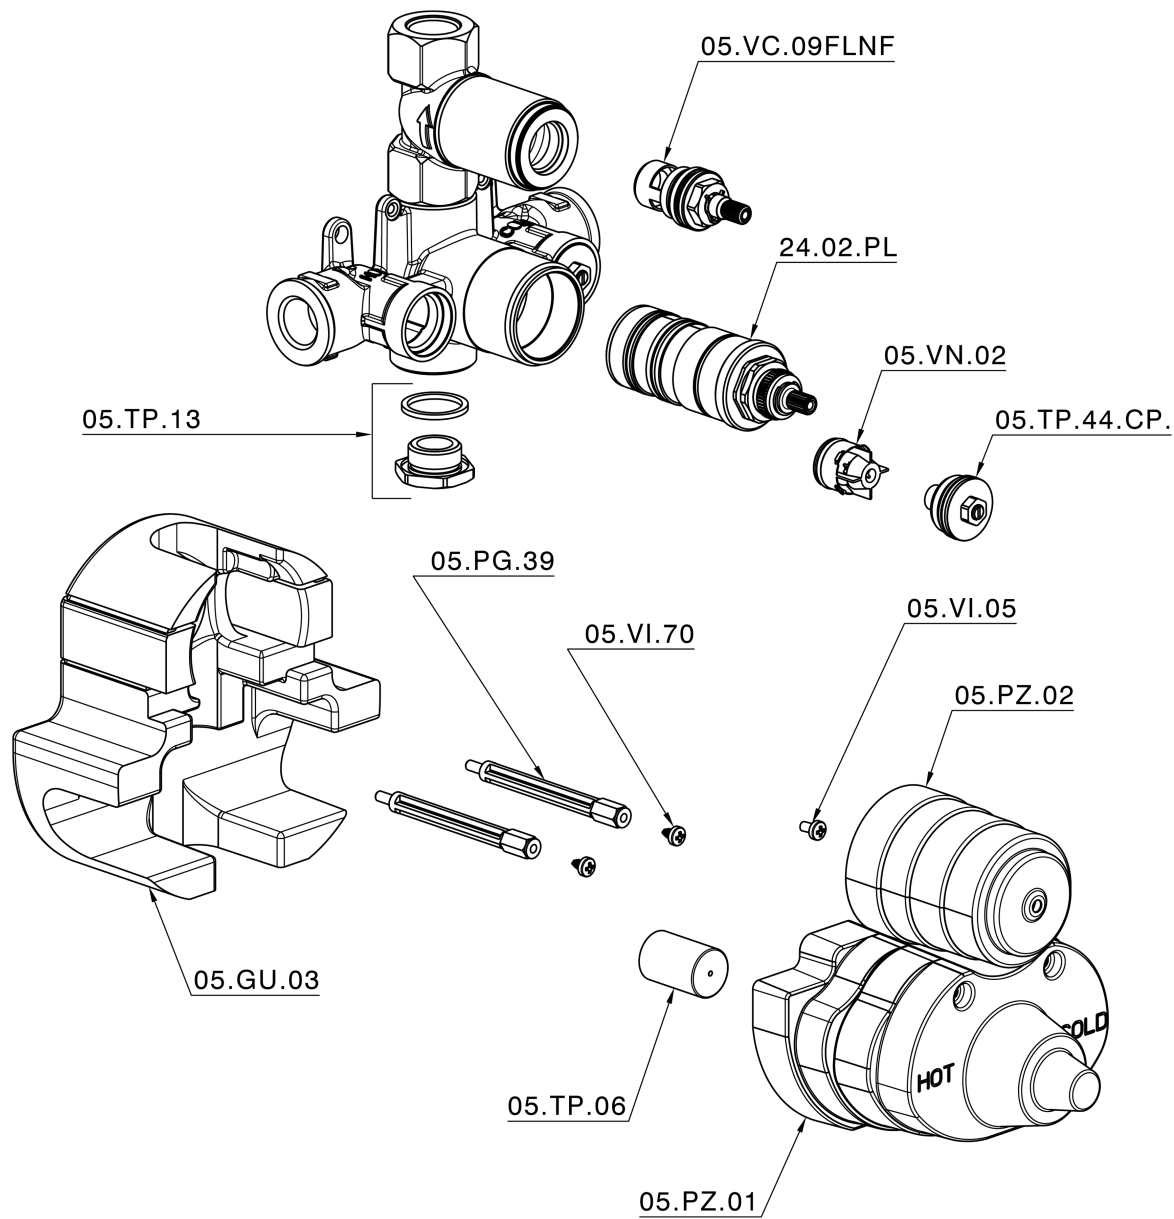

Exposed part for 1-outlet con.thermo.shower valve THERMO_VT007280

VT007280

<https://en.huberitalia.com/exposed-part-for-1-outlet-con-thermo-shower-valve-thermo-vt007280>

1-outlet Concealed thermostatic shower valve CONCEALED_ZB007341

ZB007341

<https://en.huberitalia.com/1-outlet-concealed-thermostatic-shower-valve-concealed-zb007341>

1-outlet Concealed thermostatic shower valve CONCEALED_ZB007281

ZB007281

<https://en.huberitalia.com/1-outlet-concealed-thermostatic-shower-valve-concealed-zb007281>