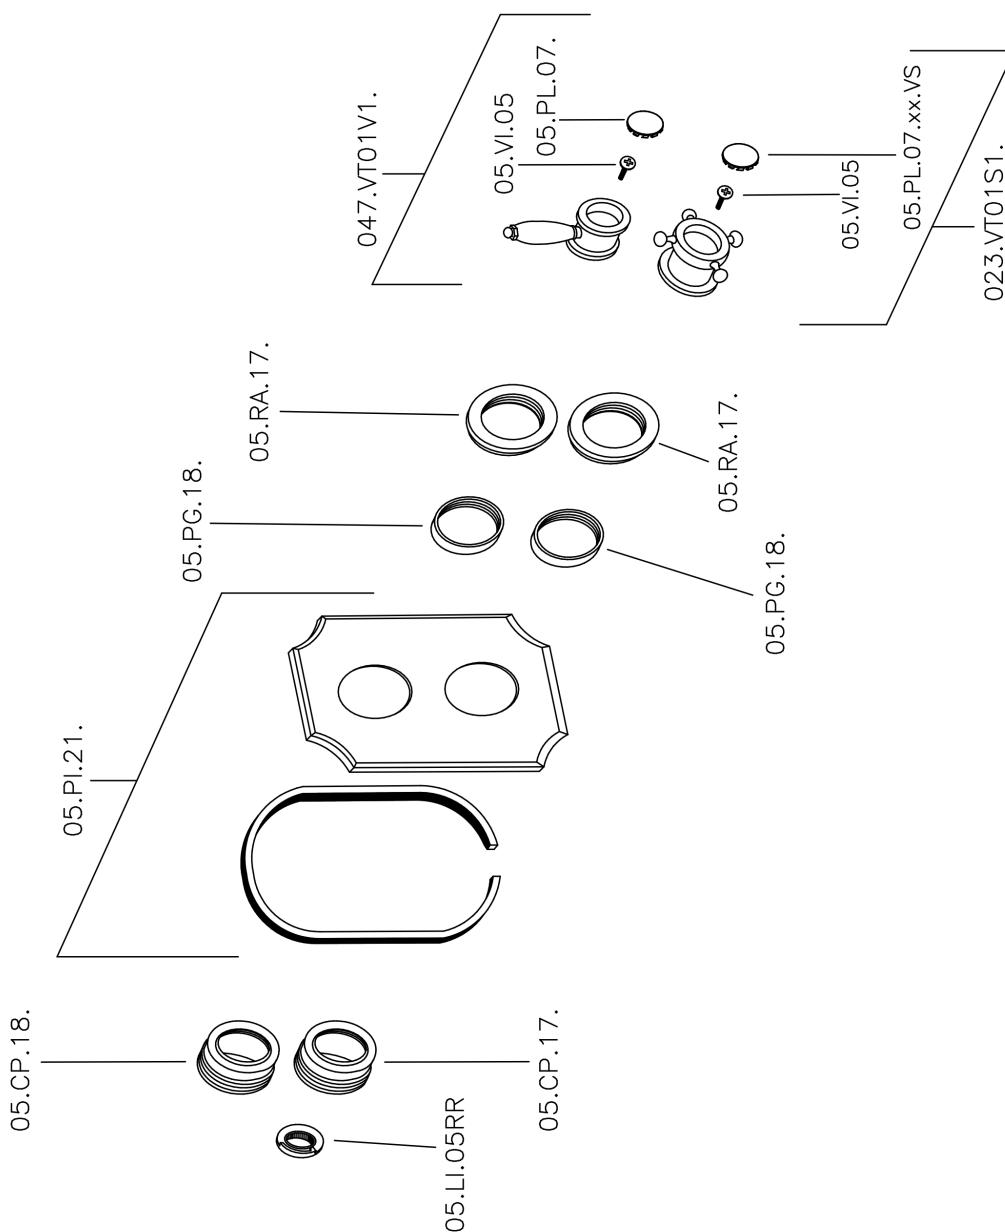

Exposed part for 1-outlet con.thermo.shower valve THERMO_VT007280

MODEL **VT007280**

Exposed part for 1-outlet con.thermo.shower valve, stop valve, without concealed part, for items ZB007281-ZB007341

AVAILABLE FINISHINGS

-  **21** 21 Chrome
-  **27** 27 Old Bronze
-  **2A** 2A Satin Brushed Nickel
-  **2G** 2G Antique Gold
-  **2W** 2W Brushed Gold

CHARACTERISTICS

Installation **Concealed**
 Required concealed parts **ZB007341**
ZB007281

Thermostatic

The Huber thermostatic is your personal water manager, helping you to handle, control and save water and energy.

Exposed part for 1-outlet con.thermo.shower valve THERMO_VT007280

VT007280

<https://en.huberitalia.com/exposed-part-for-1-outlet-con-thermo-shower-valve-thermo-vt007280>

1-outlet Concealed thermostatic shower valve CONCEALED_ZB007341

MODEL **ZB007341**

1-outlet Concealed thermostatic shower valve, stopvalve with 3/4" outlet, without trim kit

AVAILABLE FINISHINGS

CHARACTERISTICS