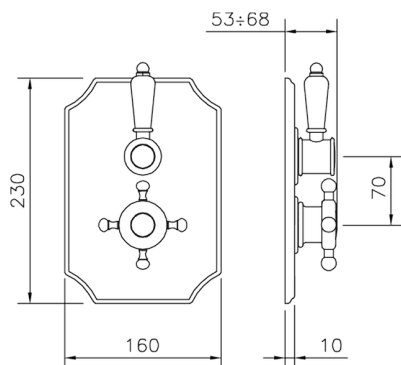

Exposed part for 1-outlet con.thermo.shower valve THERMO_VT007280

MODEL **VT007280**

Exposed part for 1-outlet con.thermo.shower valve, stop valve, without concealed part, for items ZB007281-ZB007341

AVAILABLE FINISHINGS

-  **21** 21 Chrome
-  **27** 27 Old Bronze
-  **2A** 2A Satin Brushed Nickel
-  **2G** 2G Antique Gold
-  **2W** 2W Brushed Gold

CHARACTERISTICS

Installation **Concealed**
 Required concealed parts **ZB007341**
ZB007281

1-outlet Concealed thermostatic shower valve CONCEALED_ZB007341

MODEL **ZB007341**

1-outlet Concealed thermostatic shower valve, stopvalve with 3/4" outlet, without trim kit

AVAILABLE FINISHINGS

CHARACTERISTICS