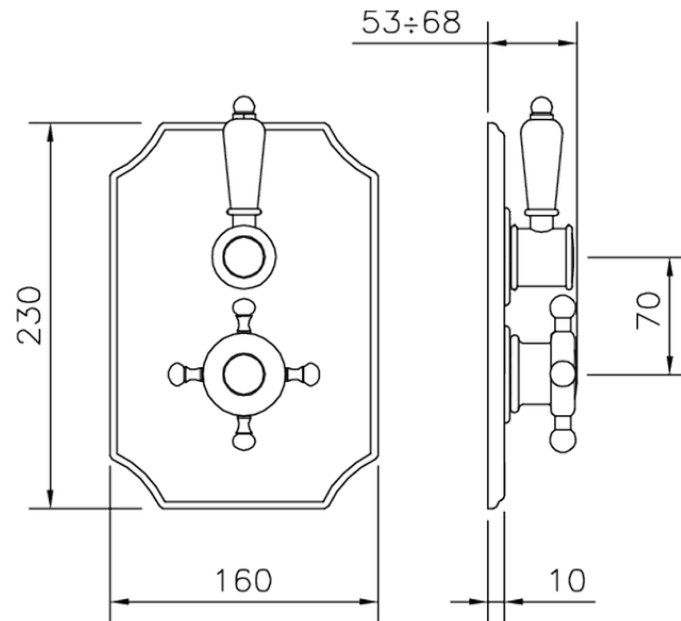

Exposed part for 1-outlet con.thermo.shower valve THERMO_VT007280

VT007280

<https://en.huberitalia.com/exposed-part-for-1-outlet-con-thermo-shower-valve-thermo-vt007280>

ZB007341

<https://en.huberitalia.com/1-outlet-concealed-thermostatic-shower-valve-concealed-zb007341>

ZB007281

<https://en.huberitalia.com/1-outlet-concealed-thermostatic-shower-valve-concealed-zb007281>

2026-04-06