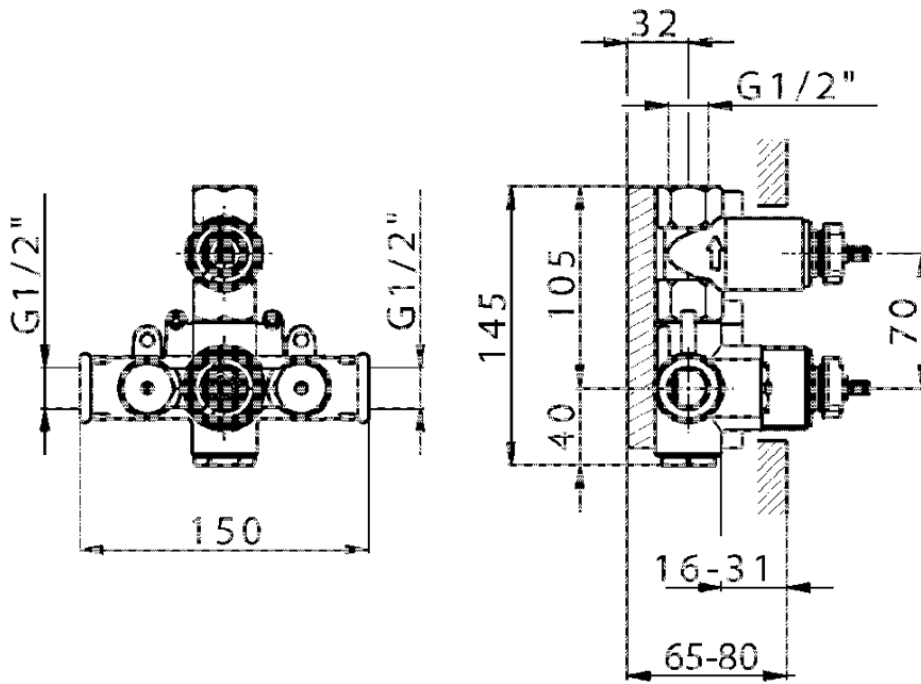

Exposed part for 1-outlet con.thermo.shower valve THERMO_VT007280

VT007280

<https://en.huberitalia.com/exposed-part-for-1-outlet-con-thermo-shower-valve-thermo-vt007280>

ZB007341

<https://en.huberitalia.com/1-outlet-concealed-thermostatic-shower-valve-concealed-zb007341>

ZB007281

<https://en.huberitalia.com/1-outlet-concealed-thermostatic-shower-valve-concealed-zb007281>

2026-04-06