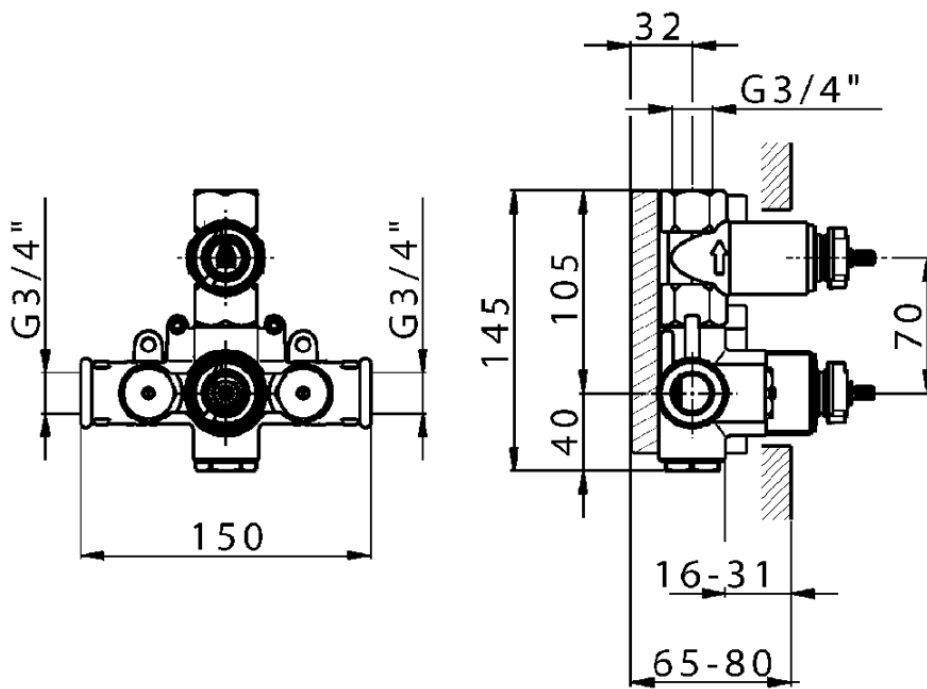

Exposed part for 1-outlet con.thermo.shower valve THERMO_VT007280

VT007280

<https://en.huberitalia.com/exposed-part-for-1-outlet-con-thermo-shower-valve-thermo-vt007280>

ZB007341

<https://en.huberitalia.com/1-outlet-concealed-thermostatic-shower-valve-concealed-zb007341>

ZB007281

<https://en.huberitalia.com/1-outlet-concealed-thermostatic-shower-valve-concealed-zb007281>

2026-04-06