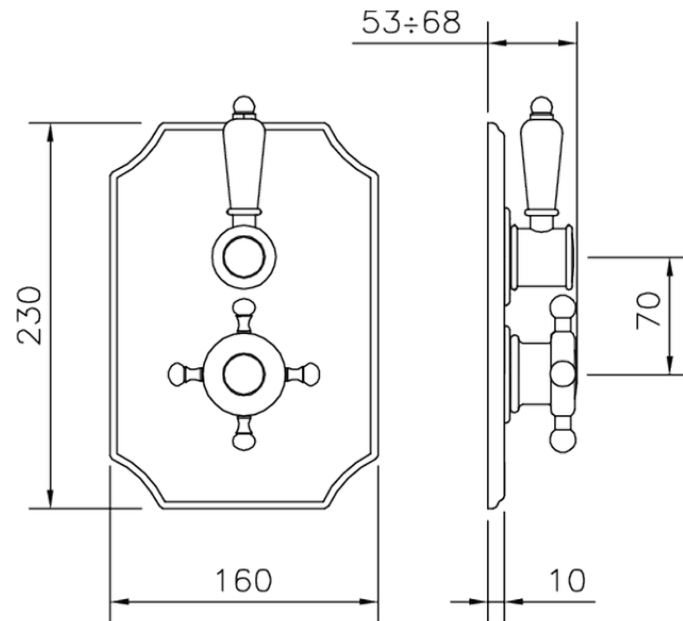

## Exposed part for 1-outlet con.thermo.shower valve THERMO\_VT007280

VT007280

<https://en.huberitalia.com/exposed-part-for-1-outlet-con-thermo-shower-valve-thermo-vt007280>

ZB007341

<https://en.huberitalia.com/1-outlet-concealed-thermostatic-shower-valve-concealed-zb007341>

ZB007281

<https://en.huberitalia.com/1-outlet-concealed-thermostatic-shower-valve-concealed-zb007281>

2026-06-10