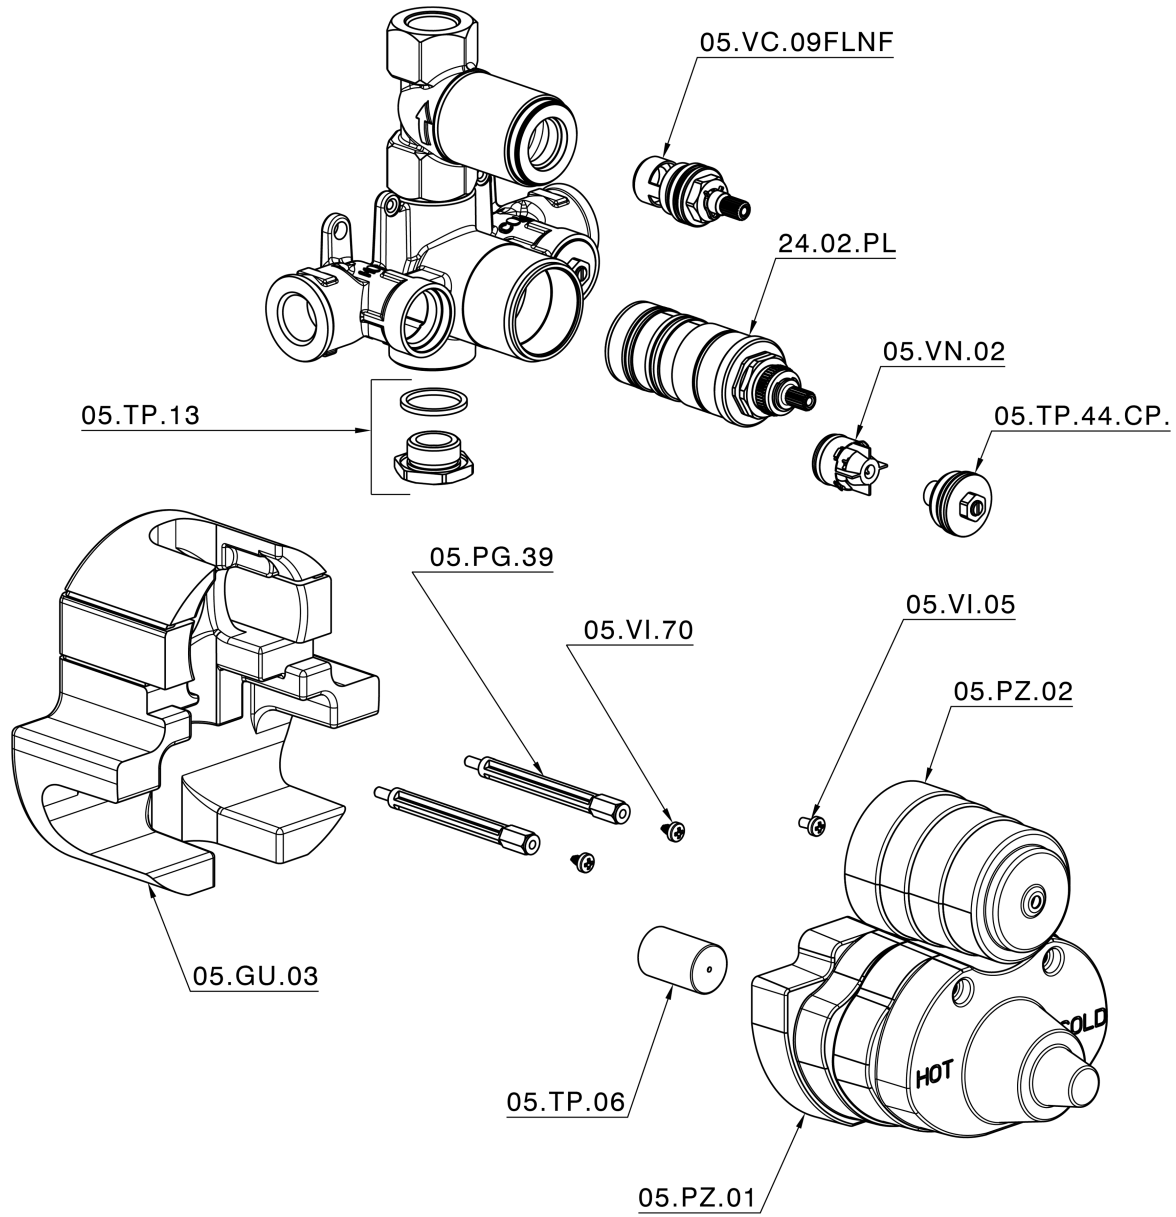

Exposed part for 1-outlet con.thermo.shower valve THERMO_VT007280

VT007280

<https://en.huberitalia.com/exposed-part-for-1-outlet-con-thermo-shower-valve-thermo-vt007280>

1-outlet Concealed thermostatic shower valve CONCEALED_ZB007341

ZB007341

<https://en.huberitalia.com/1-outlet-concealed-thermostatic-shower-valve-concealed-zb007341>

1-outlet Concealed thermostatic shower valve CONCEALED_ZB007281

ZB007281

<https://en.huberitalia.com/1-outlet-concealed-thermostatic-shower-valve-concealed-zb007281>