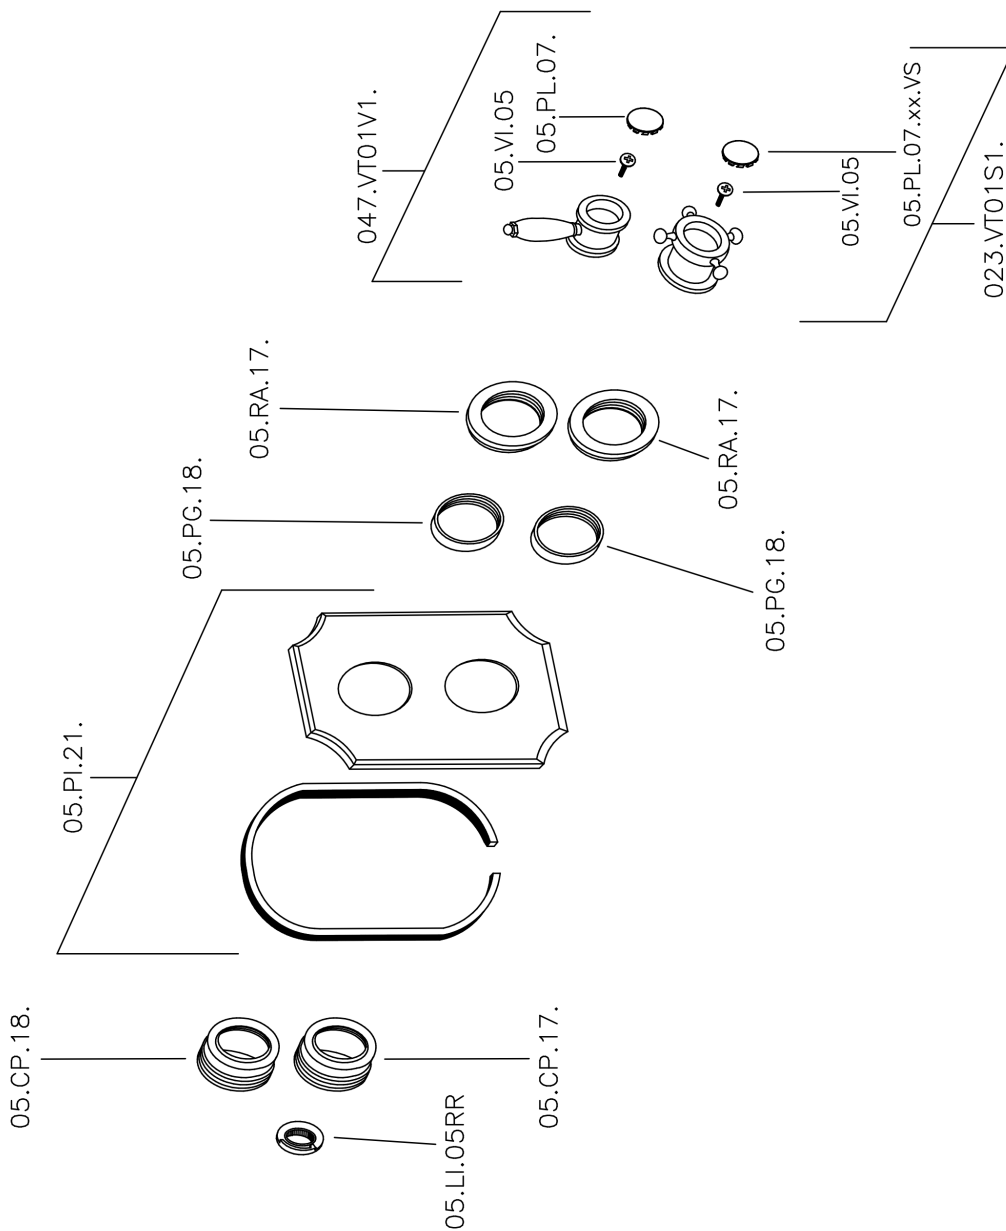

Exposed part for 1-outlet con.thermo.shower valve THERMO_VT007280

VT007280

<https://en.huberitalia.com/exposed-part-for-1-outlet-con-thermo-shower-valve-thermo-vt007280>

1-outlet Concealed thermostatic shower valve CONCEALED_ZB007341

ZB007341

<https://en.huberitalia.com/1-outlet-concealed-thermostatic-shower-valve-concealed-zb007341>

1-outlet Concealed thermostatic shower valve CONCEALED_ZB007281

ZB007281

<https://en.huberitalia.com/1-outlet-concealed-thermostatic-shower-valve-concealed-zb007281>