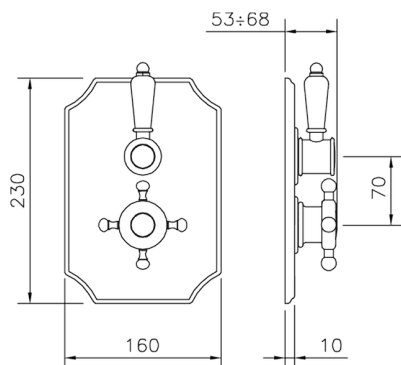

Exposed part for 1-outlet con.thermo.shower valve THERMO_VT007280

MODEL **VT007280**

Exposed part for 1-outlet con.thermo.shower valve, stop valve, without concealed part, for items ZB007281-ZB007341

AVAILABLE FINISHINGS

-  **21** 21 Chrome
-  **27** 27 Old Bronze
-  **2A** 2A Satin Brushed Nickel
-  **2G** 2G Antique Gold
-  **2W** 2W Brushed Gold

CHARACTERISTICS

Installation **Concealed**
 Required concealed parts **ZB007341**
ZB007281