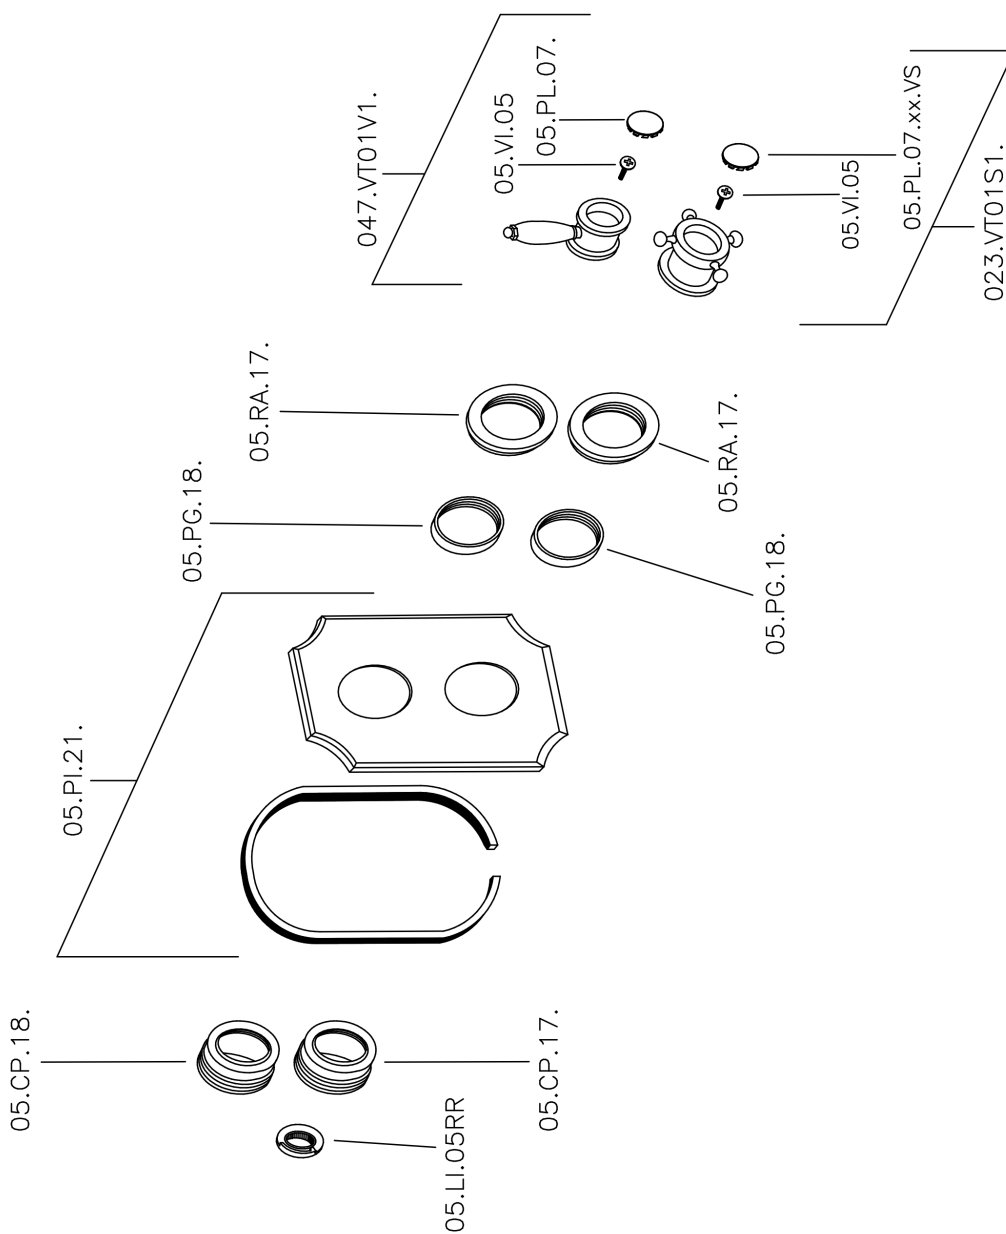

Exposed part for 1-outlet con.thermo.shower valve THERMO_VT007280

MODEL **VT007280**

Exposed part for 1-outlet con.thermo.shower valve, stop valve, without concealed part, for items ZB007281-ZB007341

AVAILABLE FINISHINGS

-  **21** 21 Chrome
-  **27** 27 Old Bronze
-  **2A** 2A Satin Brushed Nickel
-  **2G** 2G Antique Gold
-  **2W** 2W Brushed Gold

CHARACTERISTICS

Installation **Concealed**
 Required concealed parts **ZB007341**
ZB007281

Thermostatic

The Huber thermostatic is your personal water manager, helping you to handle, control and save water and energy.

Exposed part for 1-outlet con.thermo.shower valve THERMO_VT007280

VT007280

<https://en.huberitalia.com/exposed-part-for-1-outlet-con-thermo-shower-valve-thermo-vt007280>

1-outlet Concealed thermostatic shower valve **CONCEALED_ZB007341**

MODEL **ZB007341**

1-outlet Concealed thermostatic shower valve, stopvalve with 3/4" outlet, without trim kit

AVAILABLE FINISHINGS

 **04** 04 Without finishing