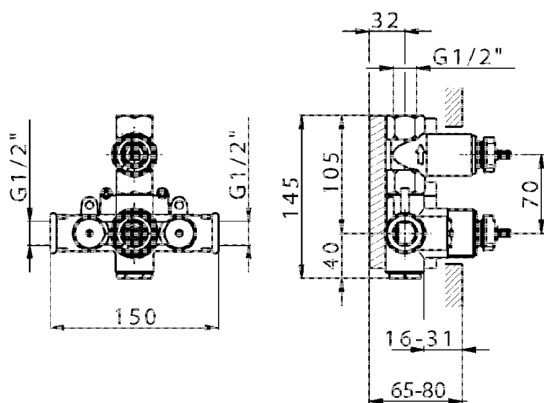

Thermostatic

The Huber thermostatic is your personal water manager, helping you to handle, control and save water and energy.

2026-04-06