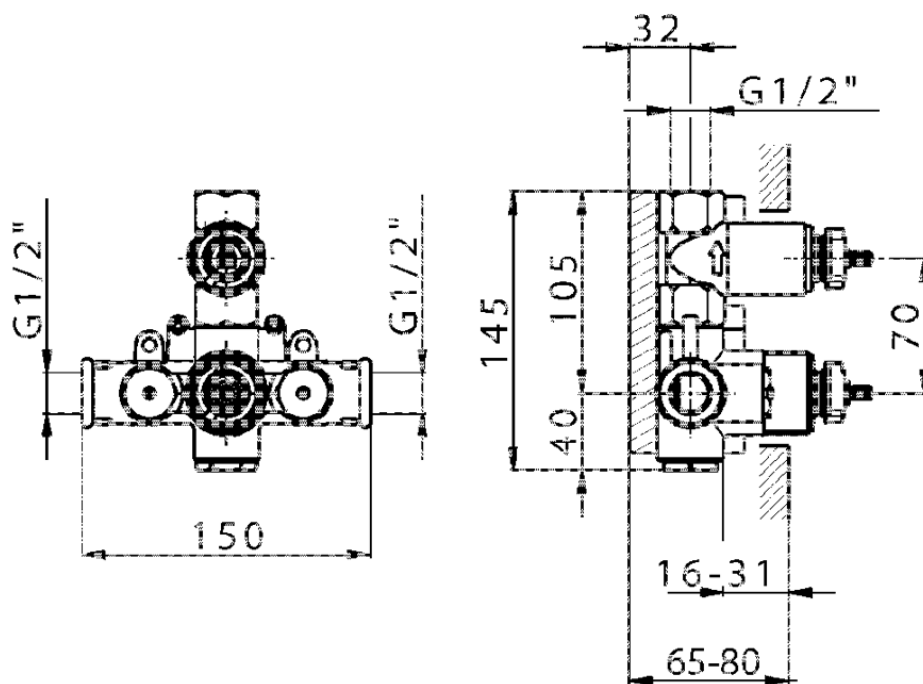

Exposed part for 1-outlet con.thermo.shower valve THERMO_VT007280

VT007280

<https://en.huberitalia.com/exposed-part-for-1-outlet-con-thermo-shower-valve-thermo-vt007280>

ZB007341

<https://en.huberitalia.com/1-outlet-concealed-thermostatic-shower-valve-concealed-zb007341>

ZB007281

<https://en.huberitalia.com/1-outlet-concealed-thermostatic-shower-valve-concealed-zb007281>

2026-04-06