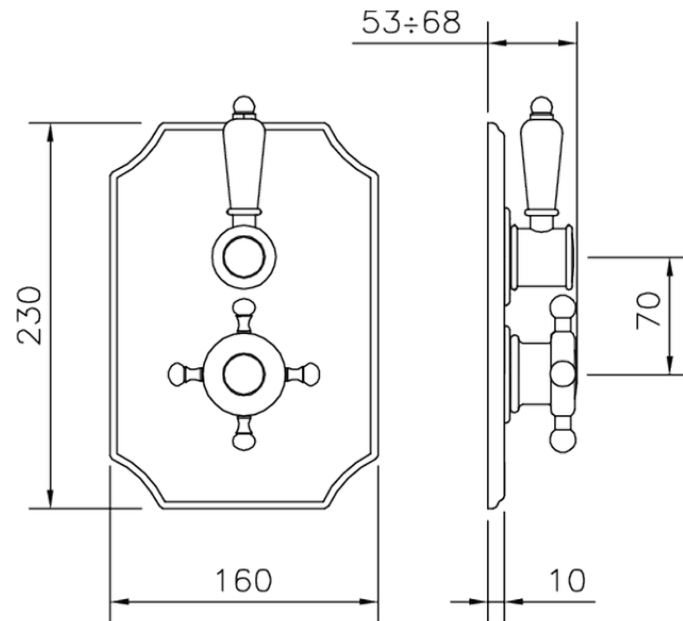

Exposed part for 1-outlet con.thermo.shower valve THERMO_VT007280

VT007280

<https://en.huberitalia.com/exposed-part-for-1-outlet-con-thermo-shower-valve-thermo-vt007280>

ZB007341

<https://en.huberitalia.com/1-outlet-concealed-thermostatic-shower-valve-concealed-zb007341>

ZB007281

<https://en.huberitalia.com/1-outlet-concealed-thermostatic-shower-valve-concealed-zb007281>

2026-04-06